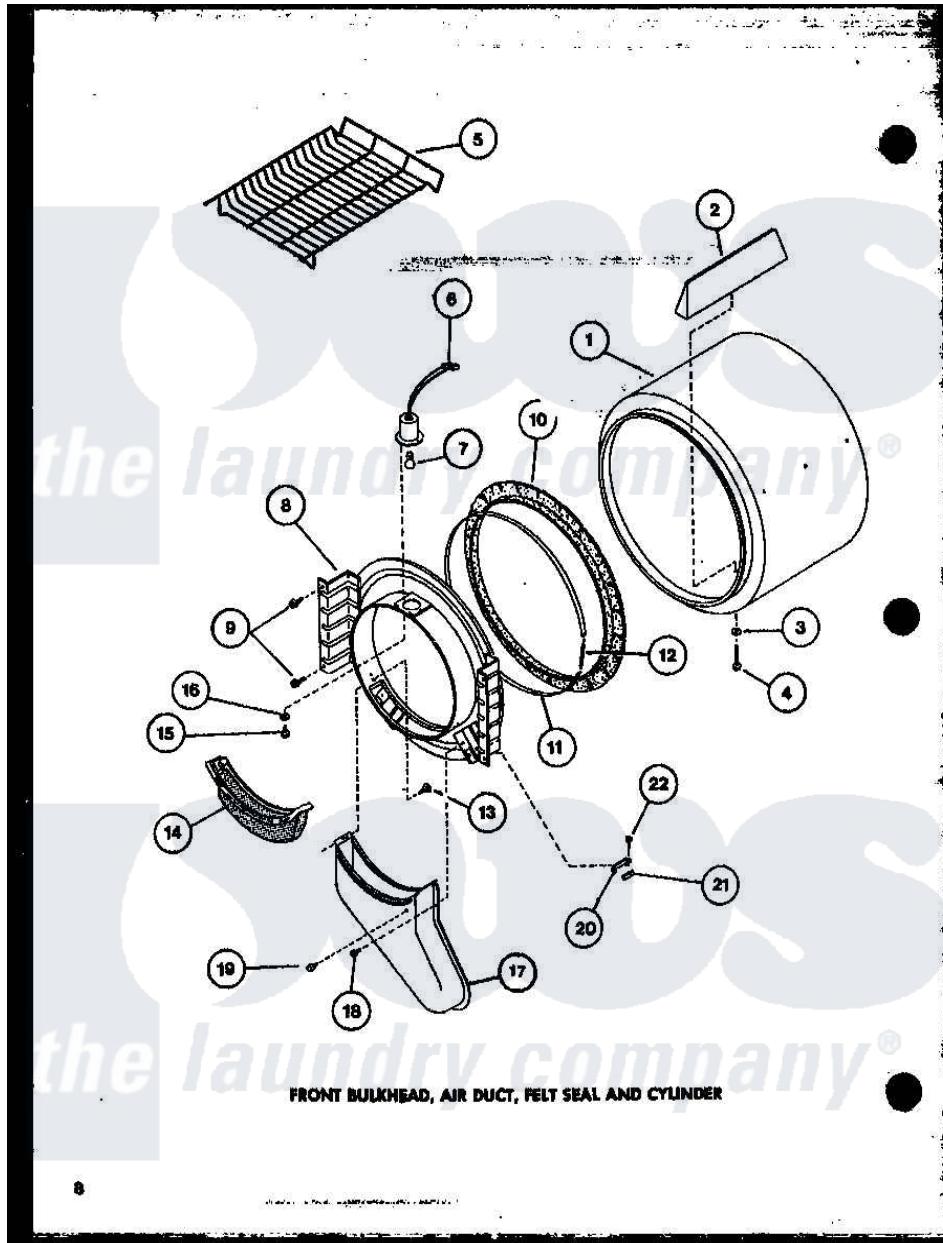

Amana LG2911 (BOM: P7804804W W) 02 - FRONT BULKHEAD

Amana Residential Amana LG2911 (BOM: P7804804W W) Dryer Parts Parts Diagram 02 - FRONT BULKHEAD
 Click on the part number to view part

Item	Original Part Number	Replaced By	Status	Part Description
1	R0603031		Not Available	ASSY,CYLINDER PACK
2	R0605553		Not Available	BAFFLE
3	R0600524	M0270519		Washer
4	R0600038		Not Available	SCREW
5	R0603572		Not Available	RACK, DRYING
6	R0605012		Not Available	RECEPTACLE, BULB
7	R0612001	31001575		Bulb, Cylinder Light
8	R0603029		Not Available	FRONT BULKHEAD
9	R0600017		Not Available	SCREW
10	R0604508	56088		Assembly, Seal
11	R0605555		Not Available	STRAP, SEAL
12	R0605554	52310		Spring
13	R0600036	489464		Screw
14	R0603530	61376P		Filter, Lint-White W/Inst.
15	R0600047		Not Available	SCREW
16	R0600525		Not Available	LOCKWASHER

17	R0603531		Not Available	AIR DUCT
18	R0600039	489464		Screw
19	R0606523		Not Available	BUMPER
20	R0605556	61448		Glide, Cylinder-Rulon F
21	R0604507	510189		Pad Felt
22	R0600033	489464		Screw