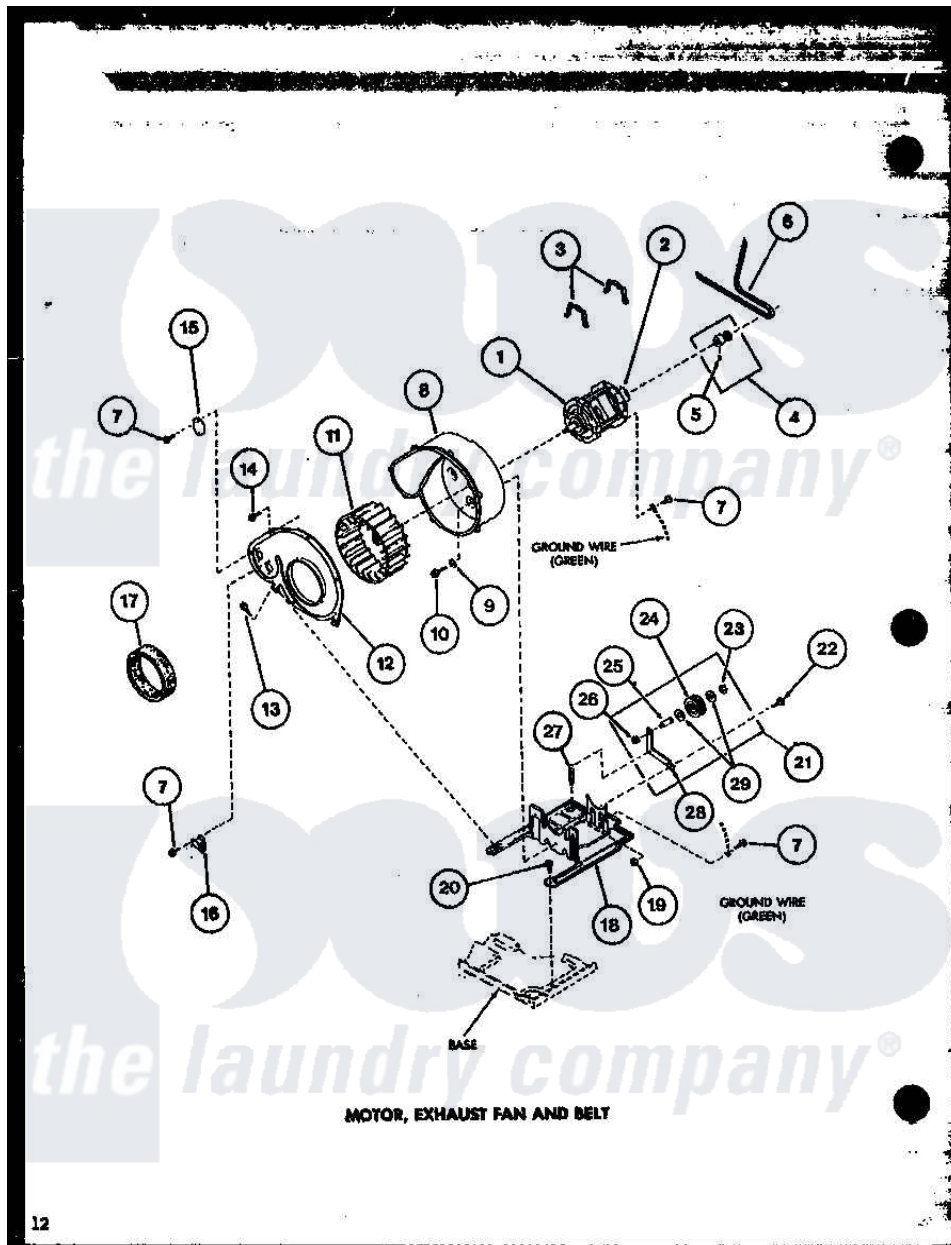

Amana LG2911 (BOM: P7804804W W) 05 - MOTOR

Amana Residential Amana LG2911 (BOM: P7804804W W) Dryer Parts Parts Diagram 05 - MOTOR
 Click on the part number to view part

Item	Original Part Number	Replaced By	Status	Part Description
1	R0607005	915P3		Motor-Drve
2	R0602516			Motor Switch
"	R0602517		Not Available	SWITCH
3	R0601526	660658		Clamp, Motor Mounting 343481 685441
4	R0610059		Not Available	KIT,PULLEY & SETSCREW
5	R0600042		Not Available	SET SCREW
6	R0606549	40111201		Belt, Cylinder
7	R0600033	489464		Screw
8	R0603034	56020		Housing, Blower
9	R0600529	20176		Washer, .2656 ID x 9/16 OD
10	R0600028	27001200		Screw
11	R0603532	510139P		Assembly Blower Fan Package
12	R0603033		Not Available	HSG COVER
13	R0600001	W10116760		Screw
14	R0600004	W10116760		Screw

15	R0605691		Not Available	COVER PLATE
16	R0611008	59500		Assembly, Thermistor
17	R0604509		Not Available	FELT SEAL
18	R0605562	503613		Mount, Motor
19	R0601011	27001225		Nut, Jam Mid Lock 1/4-20
20	R0600017		Not Available	SCREW
21	R0610019	56170P		Assembly- Idle
22	R0600043		Not Available	SCREW
23	R0601527	23748		Ring, Retaining
24	R0609504	Y54414		Assembly, Wheel And Bearing
25	R0605560	56461		Shaft
26	R0601009	358160		Nut
27	R0605563	56076		Spring, Idler
28	R0605561		Not Available	LEVER, IDLER
29	R0600526	52549		Washer, 501 ID X3/4 Odx