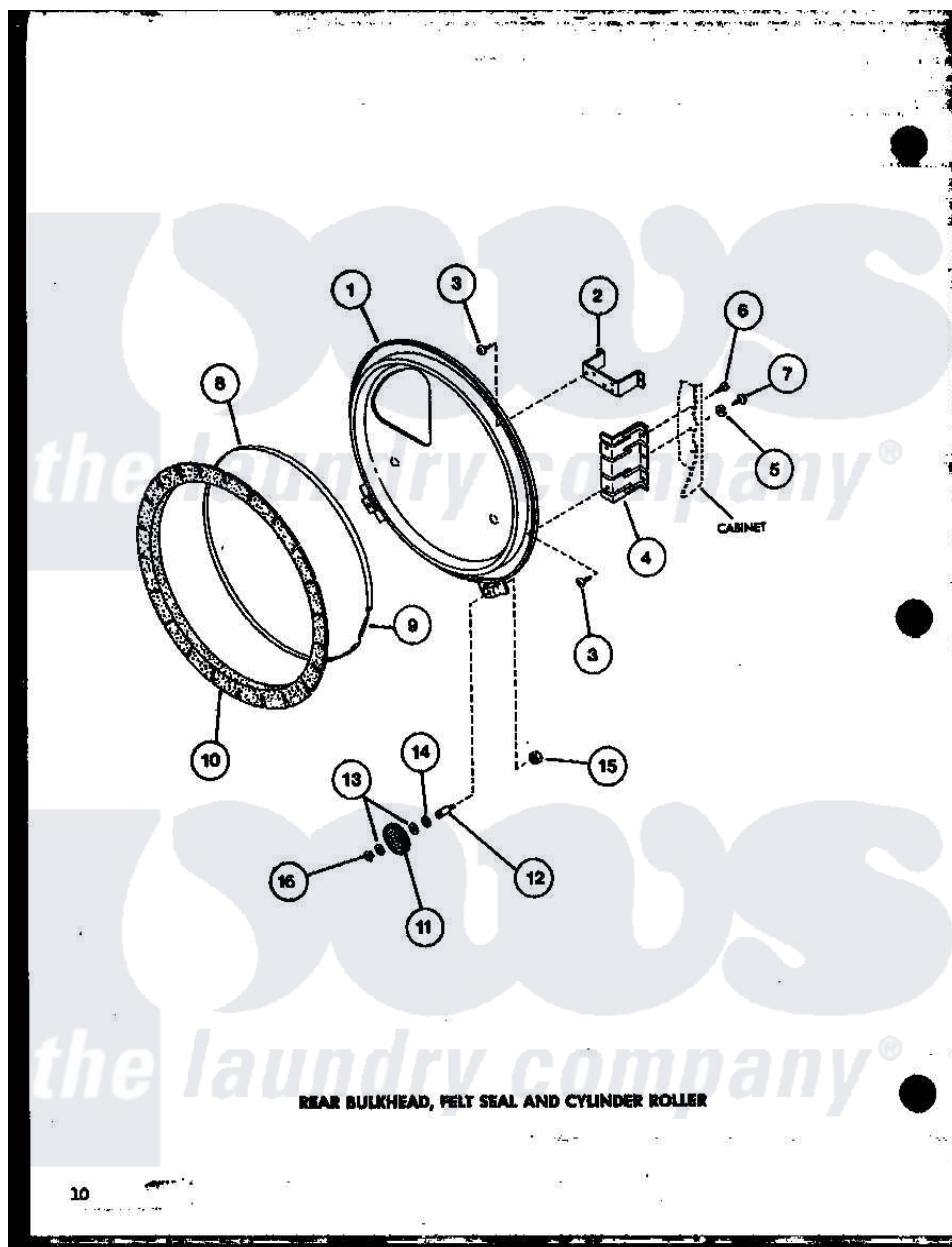

Amana LG2911 (BOM: P7804804W W) 09 - REAR BULKHEAD

REAR BULKHEAD, FELT SEAL AND CYLINDER ROLLER

Amana Residential Amana LG2911 (BOM: P7804804W W) Dryer Parts Parts Diagram 09 - REAR BULKHEAD
 Click on the part number to view part

Item	Original Part Number	Replaced By	Status	Part Description
1	R0603117		Not Available	ASSY,REAR BULKHEAD
2	R0605558	60823P		Bracket, Terminal Block
3	R0600041		Not Available	SCREW
4	R0605557		Not Available	BRACKET
5	R0600527		Not Available	WASHER
6	R0600017		Not Available	SCREW
7	R0600040		Not Available	SCREW
8	R0605555		Not Available	STRAP, SEAL
9	R0605554	52310		Spring
10	R0604508	56088		Assembly, Seal
11	R0605559	62649P		Roller- CY
12	R0605560	56461		Shaft
13	R0600526	52549		Washer, 501 ID X3/4 Odx
14	R0600528		Not Available	THRUST WASHER
15	R0601009	358160		Nut
16	R0601527	23748		Ring, Retaining