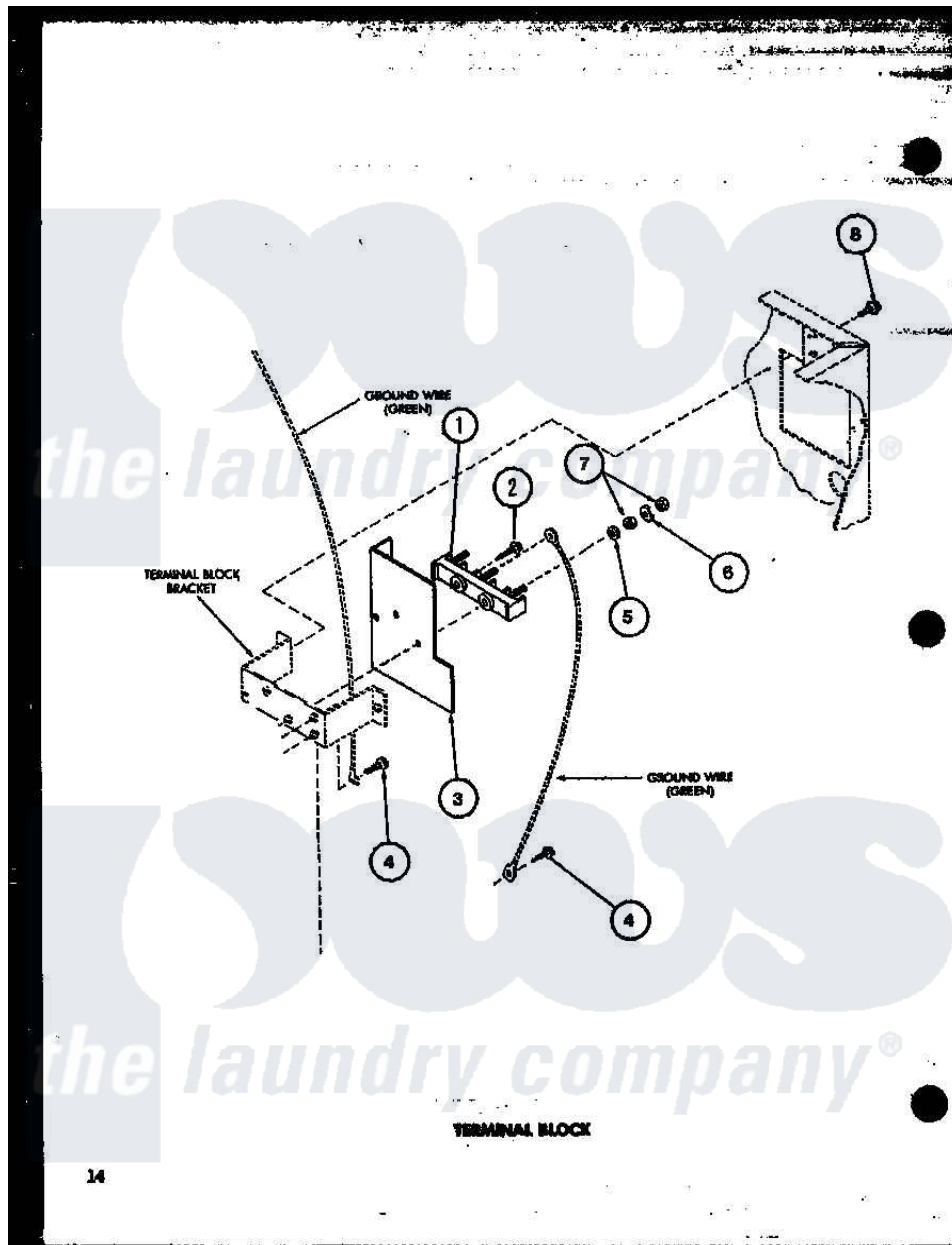

Amana LG2911 (BOM: P7804804W W) 10 - TERMINAL BLOCK

Amana Residential Amana LG2911 (BOM: P7804804W W) Dryer Parts Diagram 10 - TERMINAL BLOCK

Click on the part number to view part

| Item | Original Part Number | Replaced By | Status | Part Description |
|------|----------------------|--------------------------|---------------|------------------|
| 1 | R0610057 | 33001244 | | Block, Terminal |
| 2 | R0600038 | | Not Available | SCREW |
| 3 | R0604510 | | Not Available | SHIELD |
| 4 | R0600028 | 27001200 | | Screw |
| 5 | R0600530 | | Not Available | WASHER |
| 6 | R0600527 | | Not Available | WASHER |
| 7 | R0601022 | | Not Available | NUT |
| 8 | R0600017 | | Not Available | SCREW |