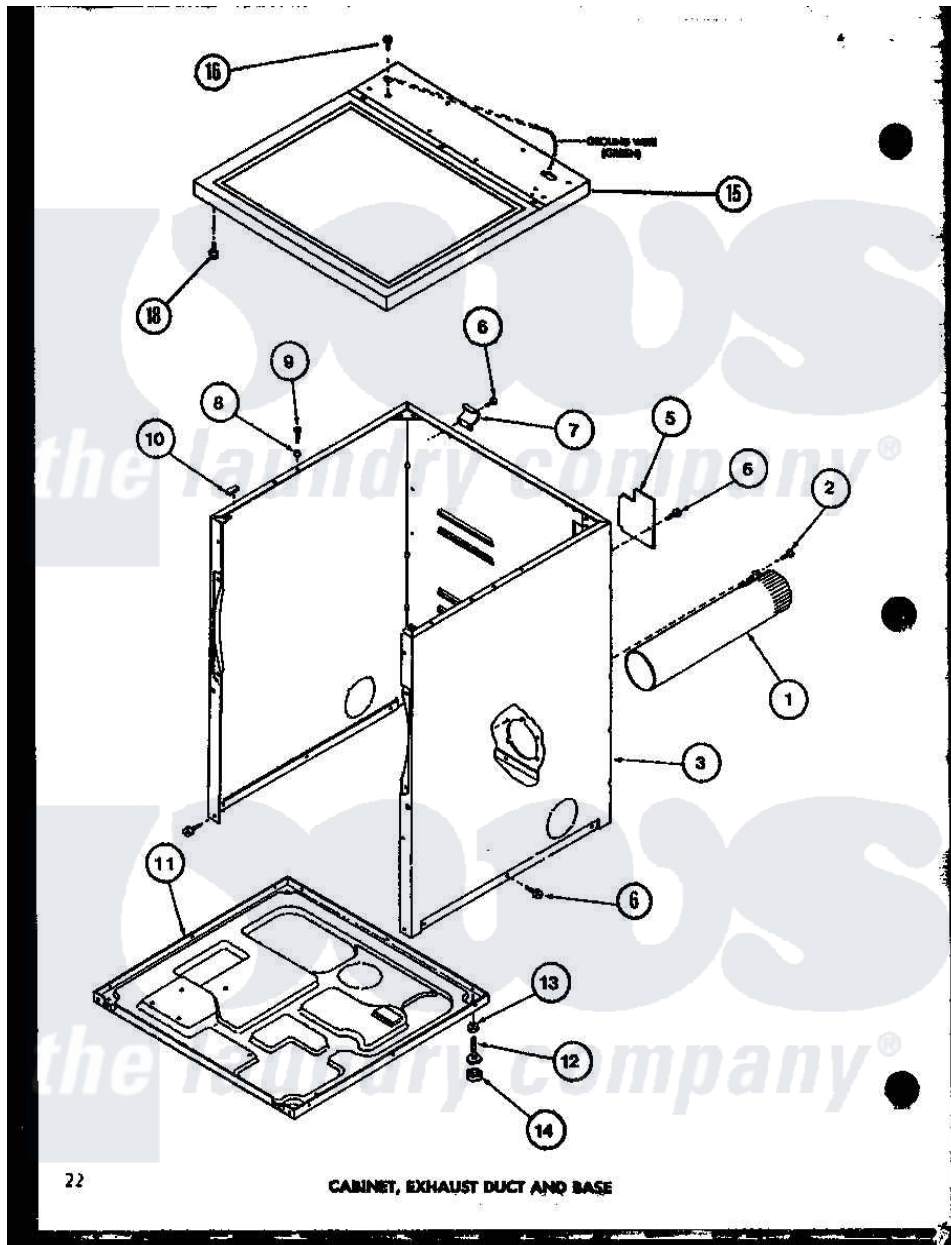

Amana LG2912 (BOM: P7804818W W) 01 - CABINET

22

CABINET, EXHAUST DUCT AND BASE

Amana Residential Amana LG2912 (BOM: P7804818W W) Washer Parts Parts Diagram 01 - CABINET
 Click on the part number to view part

Item	Original Part Number	Replaced By	Status	Part Description
1	R0603041		Not Available	DUCT, EXHAUST
2	R0600052		Not Available	SCREW, HEX HEAD
3	R0603118		Not Available	CABINET W
"	R0603068		Not Available	xxxASSY, DRYER CABINET
5	R0603182	60821		Access Cover
6	R0600017		Not Available	SCREW
7	R0605711		Not Available	HINGE
8	R0603524	505187		Locator, Panel
9	R0600102	Y014874		Screw, Idler Arm And Sleeve
10	R0606519	Y56128		Pad, Bumper
11	R0603183	60811		Assembly, Base-Complete
12	R0600051	Y305086		Adjustable Leg And Nut
13	R0601021	62739		Nut, Lock
14	R0606525	Y314137		Foot, Rubber
15	R0603149		Not Available	TOP ASSY W
"	R0603148		Not Available	TOP, ASSY A