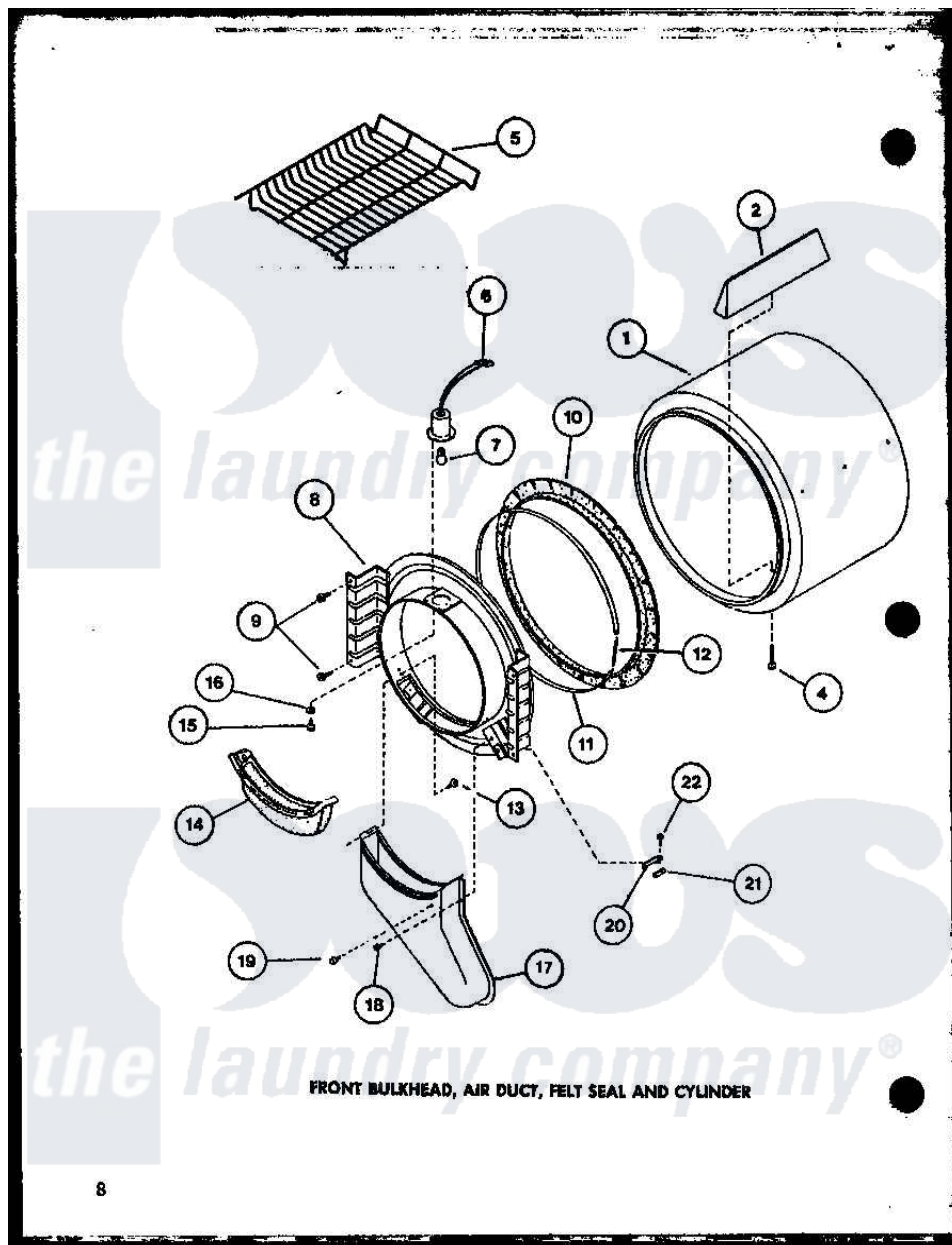

# Amana LG2912 (BOM: P7804818W W) 02 - FRONT BULKHEAD

8

Amana Residential Amana LG2912 (BOM: P7804818W W) Washer Parts Parts Diagram 02 - FRONT BULKHEAD  
 Click on the part number to view part

Item	Original Part Number	Replaced By	Status	Part Description
1	R0603176		Not Available	CYLINDER
2	R0605707		Not Available	BAFFLE CYLINDER SHORT
"	R0605706		Not Available	BAFFLE, CYLINDER LONG
4	R0600038		Not Available	SCREW
5	R0603572		Not Available	RACK, DRYING
6	R0605012		Not Available	RECEPTACLE, BULB
7	R0612001	<a href="#">31001575</a>		Bulb, Cylinder Light
8	R9603154		Not Available	BULKHEAD, WHITE
"	R0603155		Not Available	FRONT BULKHEAD W
9	R0600017		Not Available	SCREW
10	R0604508	<a href="#">56088</a>		Assembly, Seal
11	R0605555		Not Available	STRAP, SEAL
12	R0605554	<a href="#">52310</a>		Spring
13	R0600052		Not Available	SCREW, HEX HEAD
14	R0603594	<a href="#">61376P</a>		Filter, Lint-White W/Inst.
15	R0600047		Not Available	SCREW

16	R0600525	Not Available	LOCKWASHER
17	R0603595	Not Available	AIR DUCT
18	R0600039	<a href="#">489464</a>	Screw
19	R0606523	Not Available	BUMPER
20	R0605708	<a href="#">61448</a>	Glide, Cylinder-Rulon F
21	R0604521	<a href="#">58049</a>	Pad, Thin
22	R0600004	<a href="#">W10116760</a>	Screw