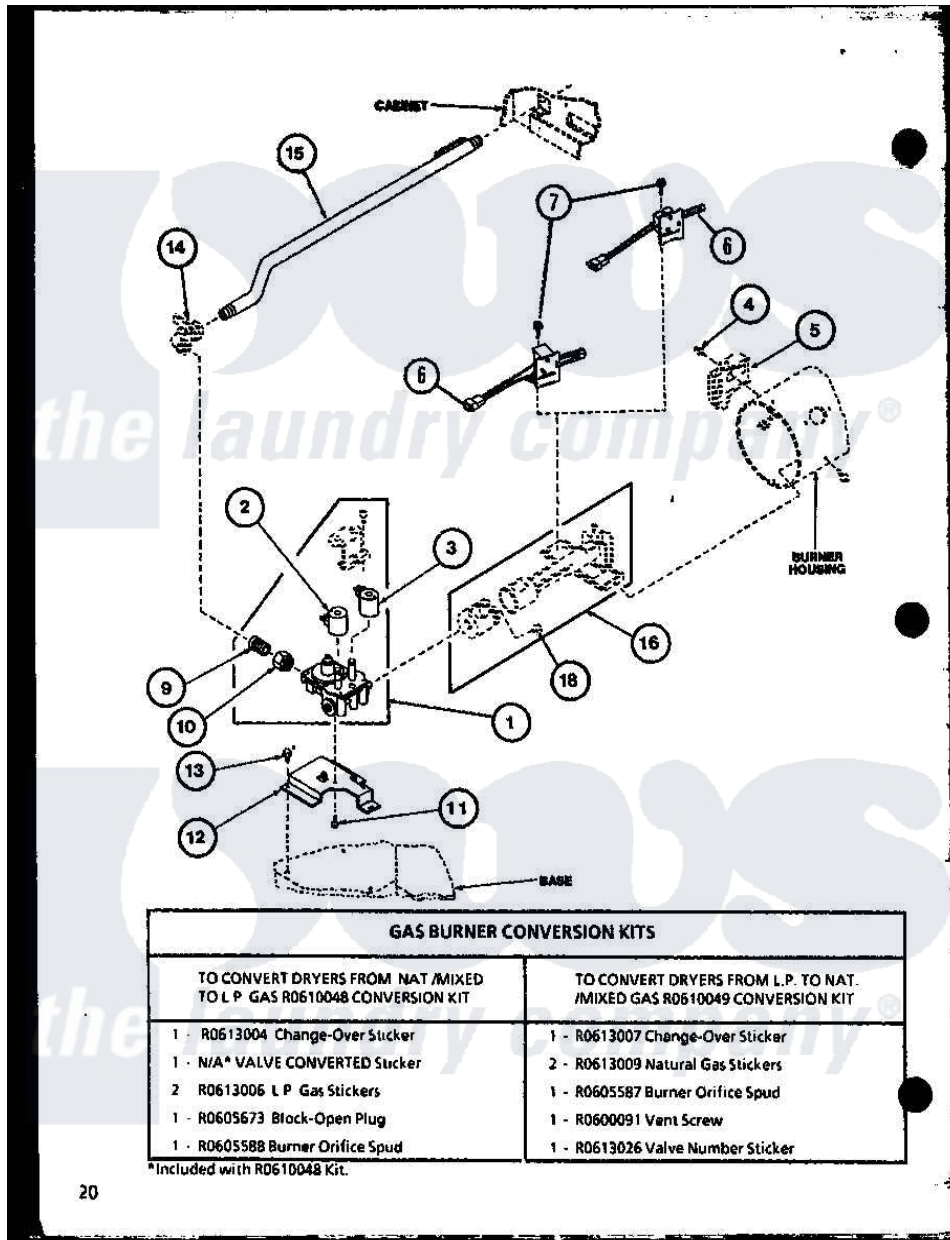

Amana LG2912 (BOM: P7804818W W) 03 - GAS BURNER CONVERSION KITS

Amana Residential Amana LG2912 (BOM: P7804818W W) Washer Parts Parts Diagram 03 - GAS BURNER CONVERSION KITS

Click on the part number to view part

Item	Original Part Number	Replaced By	Status	Part Description
1	R0606002	58804		Assembly, Valve-Gas-Single-
2	R0610003	306106		Coil, Holding And Booster--W
3	R0610050	694540		Coil, 60 Hz
4	R0600033	489464		Screw
5	R0611503	338906		Radiant, Sensor
6	R0610065	37001308		Ignitor
7	R0600047		Not Available	SCREW
9	R0606526		Not Available	NIPPLE
10	R0601034	40016301		Nut, Lock
11	R0600045	3370225		Screw
12	R0605694	500821		Bracket, Mounting-Gas
13	R0600014	27001200		Screw
14	R0606004	510205		Valve-Elbo
15	R0610051	58911		Assembly, Lead-In Pipe
16	R0610023	37001304		Burner Ign