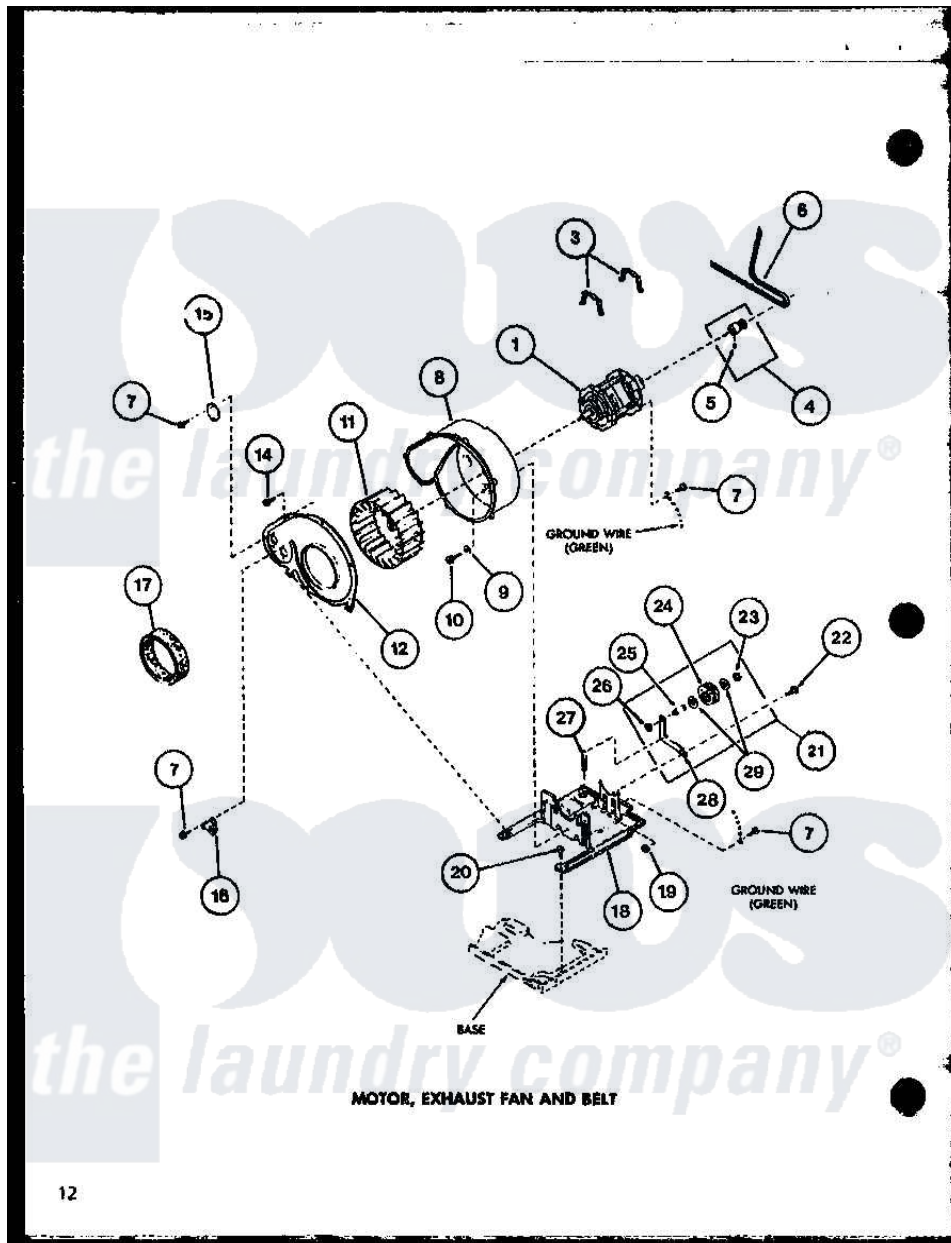

Amana LG2912 (BOM: P7804818W W) 06 - MOTOR

Amana Residential Amana LG2912 (BOM: P7804818W W) Washer Parts Diagram 06 - MOTOR
 Click on the part number to view part

Item	Original Part Number	Replaced By	Status	Part Description
1	R0607005	915P3		Motor-Drve
3	R0601526	660658		Clamp, Motor Mounting 343481 685441
4	R0610059		Not Available	KIT,PULLEY & SETSCREW
5	R0600042		Not Available	SET SCREW
6	R0606549	40111201		Belt, Cylinder
7	R0600033	489464		Screw
8	R0603034	56020		Housing, Blower
9	R0600560	M0270504		Washer
10	R0600014	27001200		Screw
11	R0603532	510139P		Assembly Blower Fan Package
12	R0603178		Not Available	COVER, EXHAUST FAN
14	R0600004	W10116760		Screw
15	R0605691		Not Available	COVER PLATE
16	R0611008	59500		Assembly, Thermistor
17	R0604509		Not Available	FELT SEAL

18	R0605710	503613		Mount, Motor
19	R0601011	27001225		Nut, Jam Mid Lock 1/4-20
20	R0600017		Not Available	SCREW
21	R0610019	56170P		Assembly- Idle
22	R0600043		Not Available	SCREW
23	R0601527	23748		Ring, Retaining
24	R0609504	Y54414		Assembly, Wheel And Bearing
25	R0605560	56461		Shaft
26	R0601009	358160		Nut
27	R0605563	56076		Spring, Idler
28	R0605561		Not Available	LEVER, IDLER
29	R0600526	52549		Washer, 501 ID X3/4 Odx