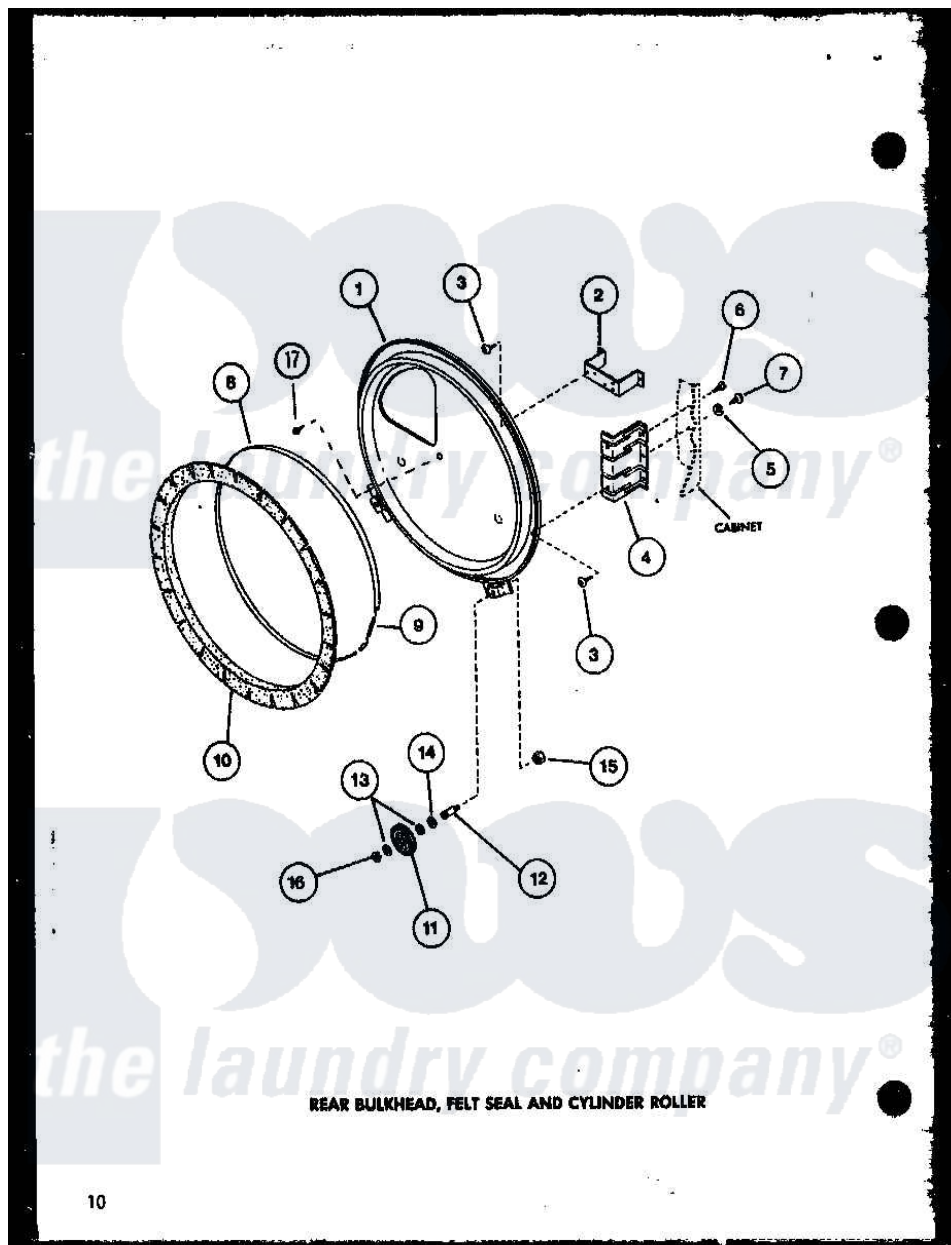

Amana LG2912 (BOM: P7804818W W) 09 - REAR BULKHEAD

Amana Residential Amana LG2912 (BOM: P7804818W W) Washer Parts Parts Diagram 09 - REAR BULKHEAD
 Click on the part number to view part

Item	Original Part Number	Replaced By	Status	Part Description
1	R0603177		Not Available	BULKHEAD, WHITE
2	R0605709	60823P		Bracket, Terminal Block
3	R0600055	20530		Screw, 10-24 x 3/8 Hex
4	R0605557		Not Available	BRACKET
5	R0600527		Not Available	WASHER
6	R0600041		Not Available	SCREW
7	R0600042		Not Available	SET SCREW
8	R0605555		Not Available	STRAP, SEAL
9	R0605554	52310		Spring
10	R0604508	56088		Assembly, Seal
11	R0605559	62649P		Roller- CY
12	R0605560	56461		Shaft
13	R0604009		Not Available	TIMER
14	R0600559		Not Available	WASHER, THRUST
15	R0601009	358160		Nut
16	R0601527	23748		Ring, Retaining