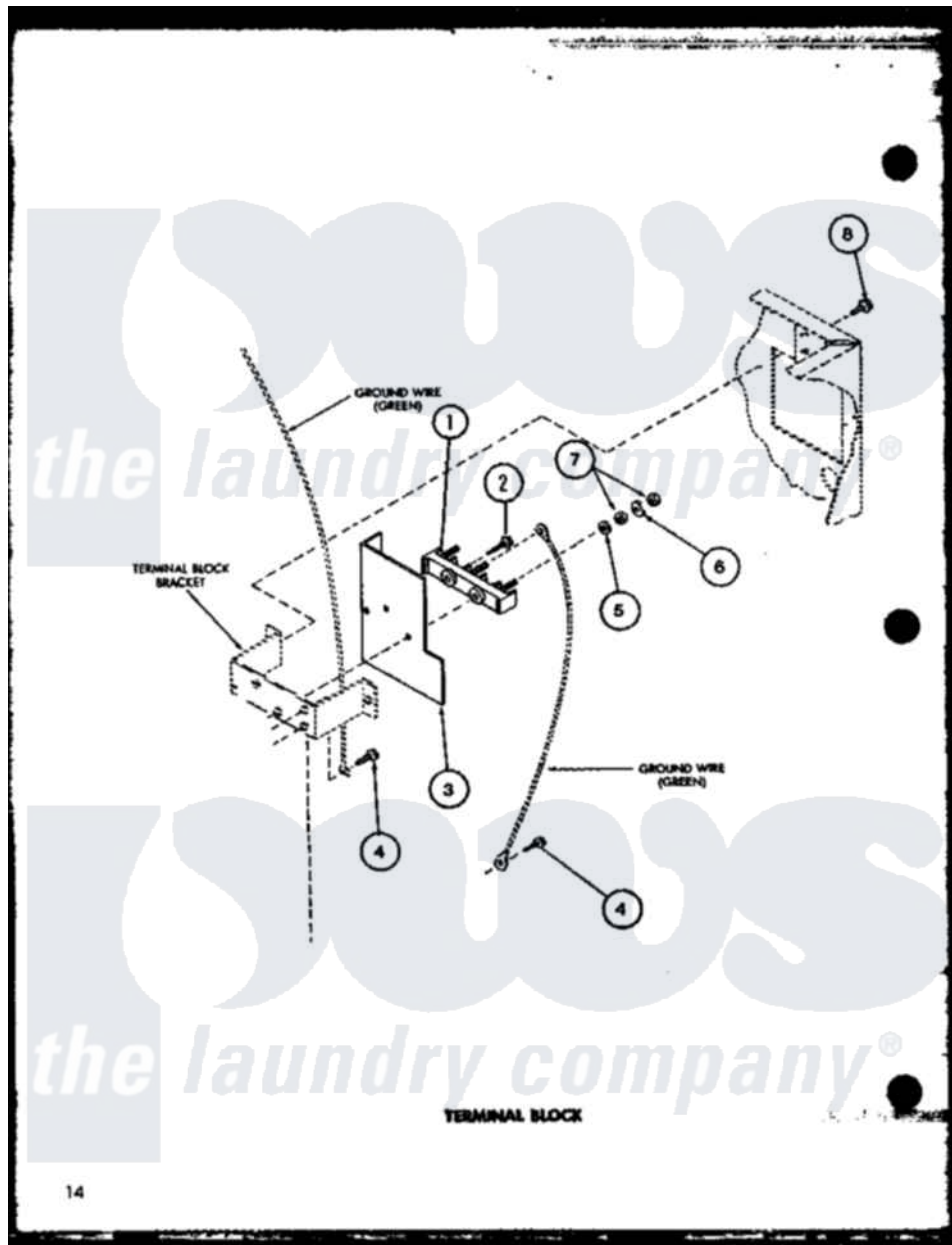

Amana LG2912 (BOM: P7804818W W) 10 - TERMINAL BLOCK

Amana Residential Amana LG2912 (BOM: P7804818W W) Washer Parts Parts Diagram 10 - TERMINAL BLOCK
 Click on the part number to view part

Item	Original Part Number	Replaced By	Status	Part Description
1	R0605013	33001244		Block, Terminal
2	R0600038		Not Available	SCREW
3	R0604510		Not Available	SHIELD
4	R0600055	20530		Screw, 10-24 x 3/8 Hex
5	R0600530		Not Available	WASHER
6	R0600527		Not Available	WASHER
7	R0601022		Not Available	NUT
8	R0600017		Not Available	SCREW