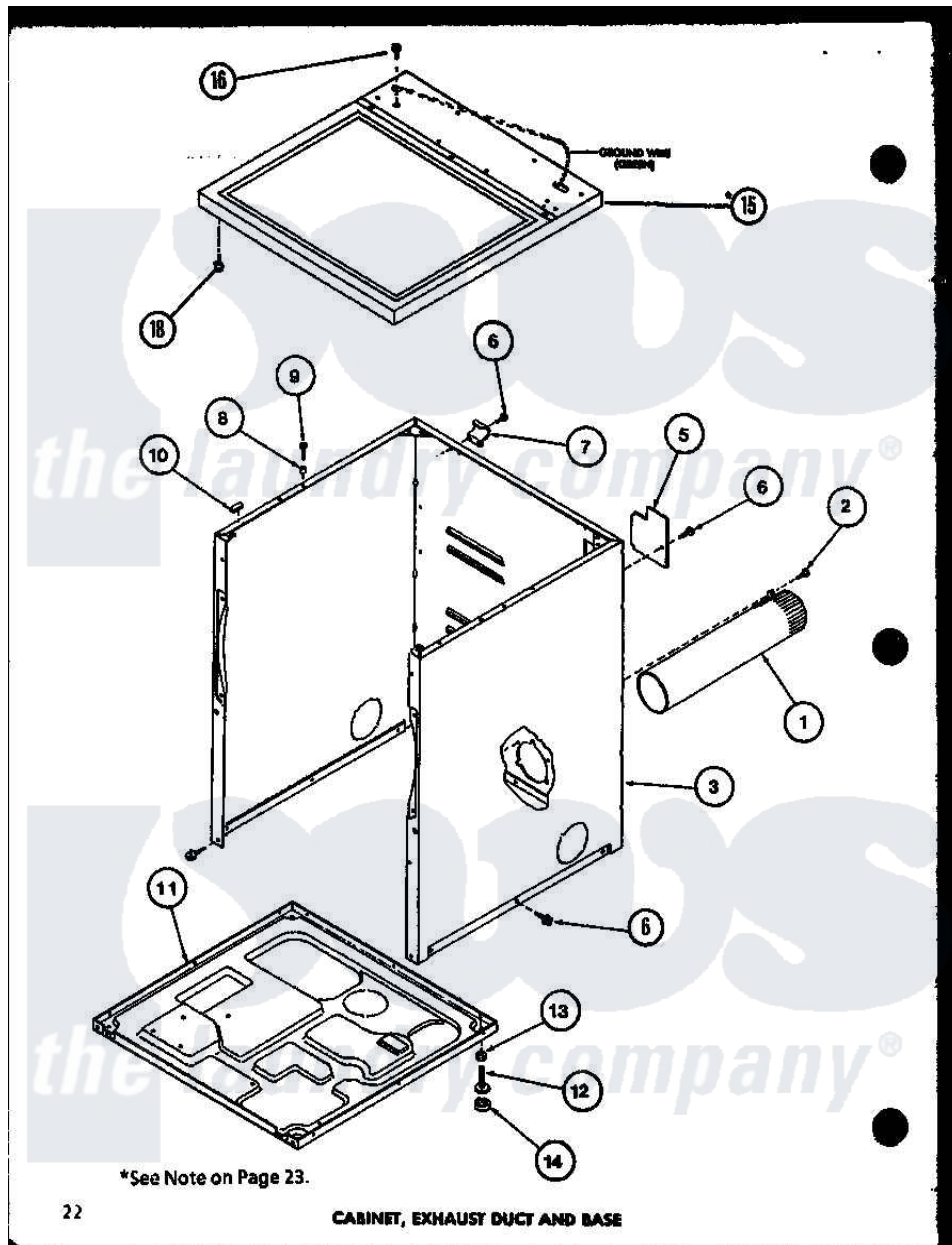

Amana LG2912 (BOM: P7804826W W) 01 - CABINET

Amana Residential Amana LG2912 (BOM: P7804826W W) Dryer Parts Parts Diagram 01 - CABINET
 Click on the part number to view part

| Item | Original Part Number | Replaced By | Status | Part Description |
|------|----------------------|-------------------------|---------------|-----------------------------|
| 1 | R0603041 | | Not Available | DUCT, EXHAUST |
| 2 | R0600052 | | Not Available | SCREW, HEX HEAD |
| 3 | R0603118 | | Not Available | CABINET W |
| " | R0603068 | | Not Available | xxxASSY, DRYER CABINET |
| 5 | R0603182 | 60821 | | Access Cover |
| 6 | R0600017 | | Not Available | SCREW |
| 7 | R0605711 | | Not Available | HINGE |
| 8 | R0603524 | 505187 | | Locator, Panel |
| 9 | R0600102 | Y014874 | | Screw, Idler Arm And Sleeve |
| 10 | R0606519 | Y56128 | | Pad, Bumper |
| 11 | R0603183 | 60811 | | Assembly, Base-Complete |
| 12 | R0600051 | Y305086 | | Adjustable Leg And Nut |
| 13 | R0601021 | 62739 | | Nut, Lock |
| 14 | R0606525 | Y314137 | | Foot, Rubber |
| 15 | R0603149 | | Not Available | TOP ASSY W |
| " | R0603148 | | Not Available | TOP, ASSY A |