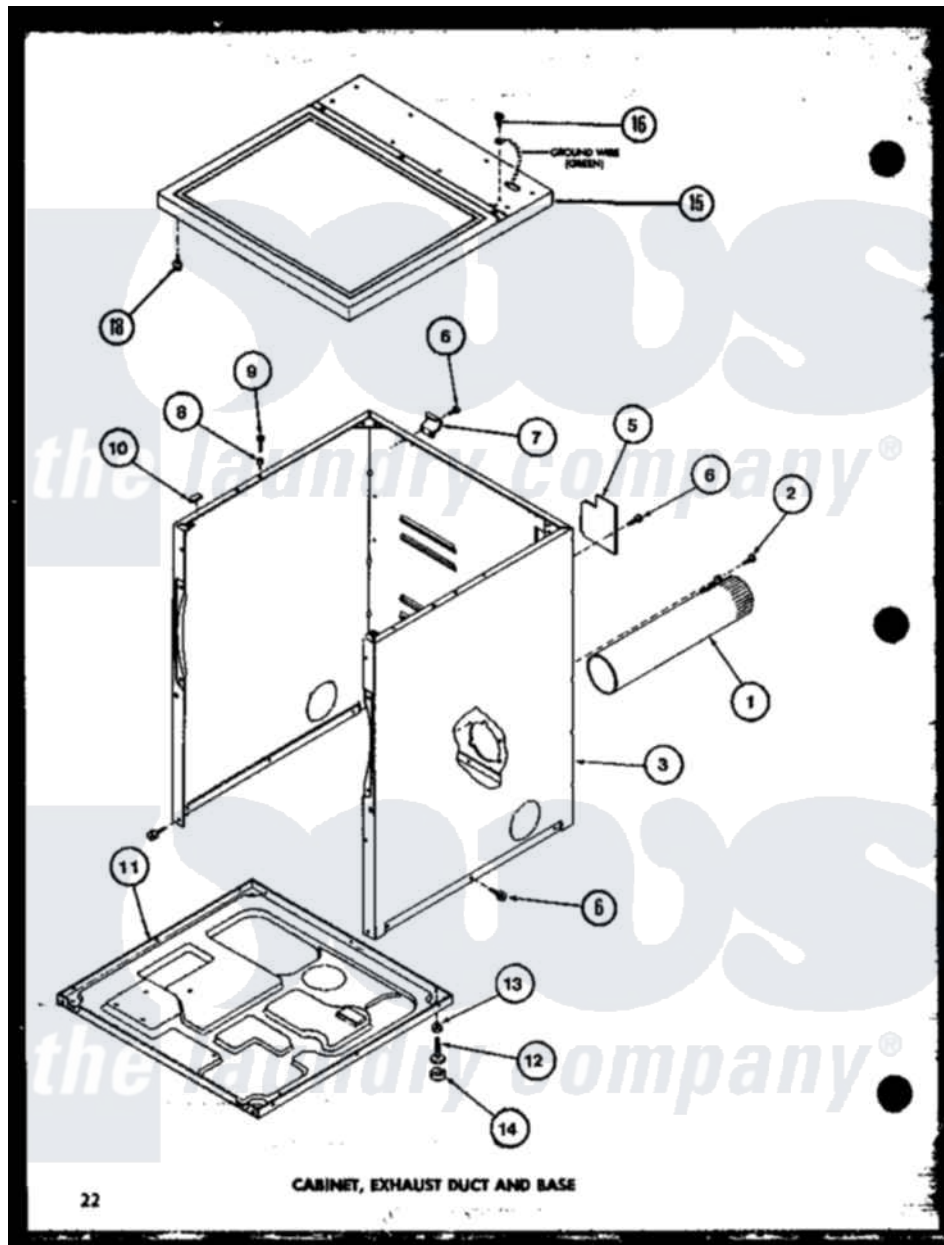

Amana LG3412G (BOM: P1122504W G) 01 - CABINET

Amana Residential Amana LG3412G (BOM: P1122504W G) Dryer Parts Parts Diagram 01 - CABINET
 Click on the part number to view part

Item	Original Part Number	Replaced By	Status	Part Description
1	R0603041		Not Available	DUCT, EXHAUST
2	R0600052		Not Available	SCREW, HEX HEAD
3	R0603243		Not Available	CABINET, GOLD
"	R0603118		Not Available	CABINET W
"	R0603068		Not Available	xxxASSY, DRYER CABINET
5	R0603182	60821		Access Cover
6	R0600017		Not Available	SCREW
7	R0605711		Not Available	HINGE
8	R0603524	505187		Locator, Panel
9	R0600102	Y014874		Screw, Idler Arm And Sleeve
10	R0606519	Y56128		Pad, Bumper
11	R0603183	60811		Assembly, Base-Complete
12	R0600051	Y305086		Adjustable Leg And Nut
13	R0601021	62739		Nut, Lock
14	R0606525	Y314137		Foot, Rubber
15	R0603244		Not Available	CABINET, TOP GOLD

"	R0603229	Not Available	TOP, CABINET W
"	R0603230	Not Available	TOP, CABINET L
16	R0600040	Not Available	SCREW
18	R0600017	Not Available	SCREW