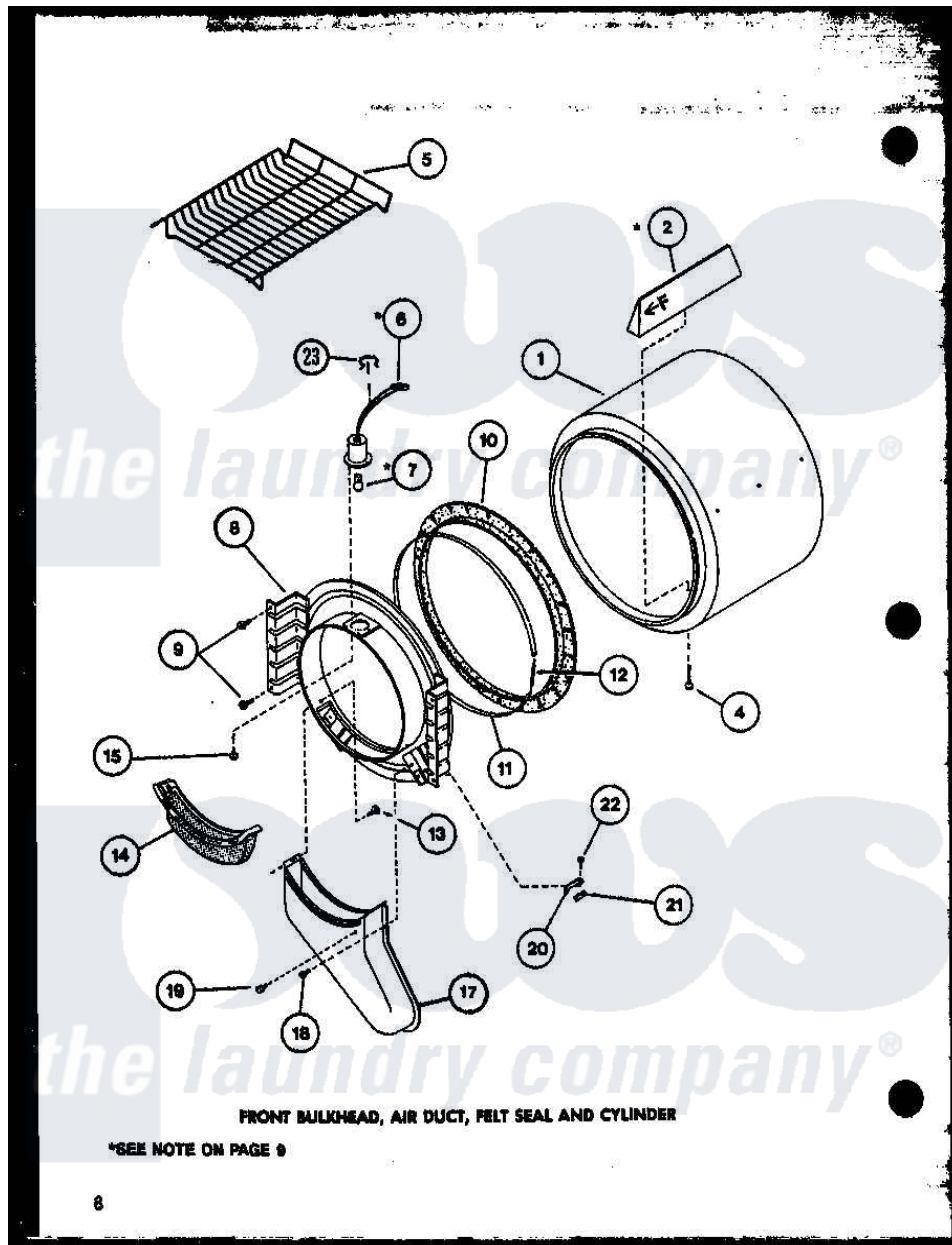

Amana LG3412G (BOM: P1122504W G) 02 - FRONT BULKHEAD

Amana Residential Amana LG3412G (BOM: P1122504W G) Dryer Parts Parts Diagram 02 - FRONT BULKHEAD
 Click on the part number to view part

Item	Original Part Number	Replaced By	Status	Part Description
1	R0603176		Not Available	CYLINDER
2	R0605707		Not Available	BAFFLE CYLINDER SHORT
"	R0605706		Not Available	BAFFLE, CYLINDER LONG
4	R0600038		Not Available	SCREW
5	R0603572		Not Available	RACK, DRYING
6	R0605086		Not Available	RECEPTACLE, BULB
7	R0605087	67001316		Bulb, Light
8	R0603227		Not Available	BULKHEAD FRONT W
9	R0600017		Not Available	SCREW
10	R0604508	56088		Assembly, Seal
11	R0605555		Not Available	STRAP, SEAL
12	R0605554	52310		Spring
13	R0600052		Not Available	SCREW, HEX HEAD
14	R0603594	61376P		Filter, Lint-White W/Inst.
15	R0600093	31260		Screw, No.8 X 3/8 Ind H
17	R0603595		Not Available	AIR DUCT

18	R0600039	489464	Screw
19	R0606523		Not Available BUMPER
20	R0605708	61448	Glide, Cylinder-Rulon F
21	R0604521	58049	Pad, Thin
22	R0600004	W10116760	Screw
23	R0601522	51291	Clip, Wire