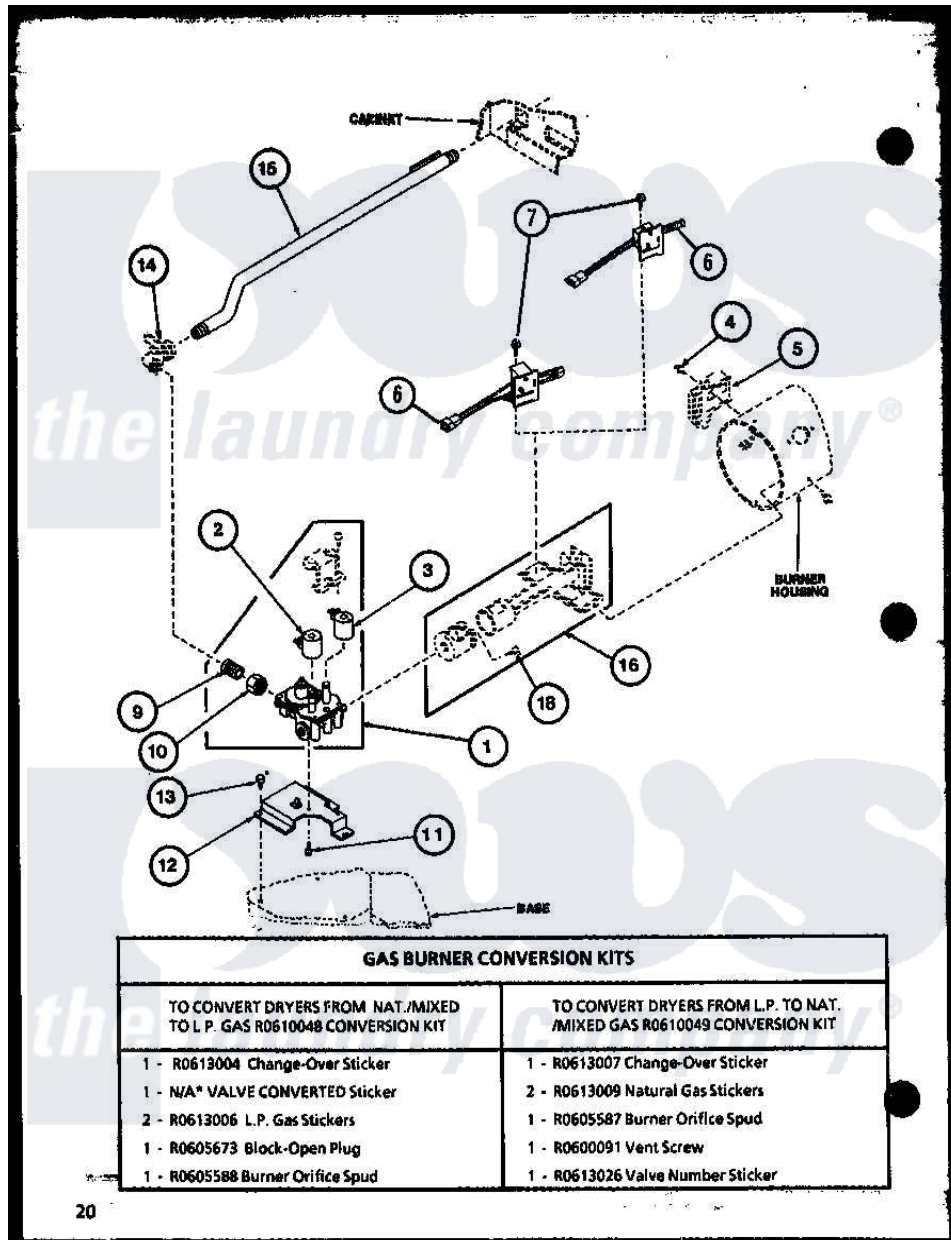

Amana LG3412G (BOM: P1122504W G) 03 - GAS BURNER CONVERSION KITS

20

Amana Residential Amana LG3412G (BOM: P1122504W G) Dryer Parts Parts Diagram 03 - GAS BURNER CONVERSION KITS

Click on the part number to view part

Item	Original Part Number	Replaced By	Status	Part Description
1	R0606002	58804		Assembly, Valve-Gas-Single-
2	R0610003	306106		Coil, Holding And Booster--W
3	R0610050	694540		Coil, 60 Hz
4	R0600033	489464		Screw
5	R0611503	338906		Radiant, Sensor
6	R0610065	37001308		Ignitor
7	R0600047		Not Available	SCREW
9	R0606526		Not Available	NIPPLE
10	R0601034	40016301		Nut, Lock
11	R0600045	3370225		Screw
12	R0605694	500821		Bracket, Mounting-Gas
13	R0600014	27001200		Screw
14	R0606004	510205		Valve-Elbo
15	R0610051	58911		Assembly, Lead-In Pipe
16	R0610023	37001304		Burner Ign