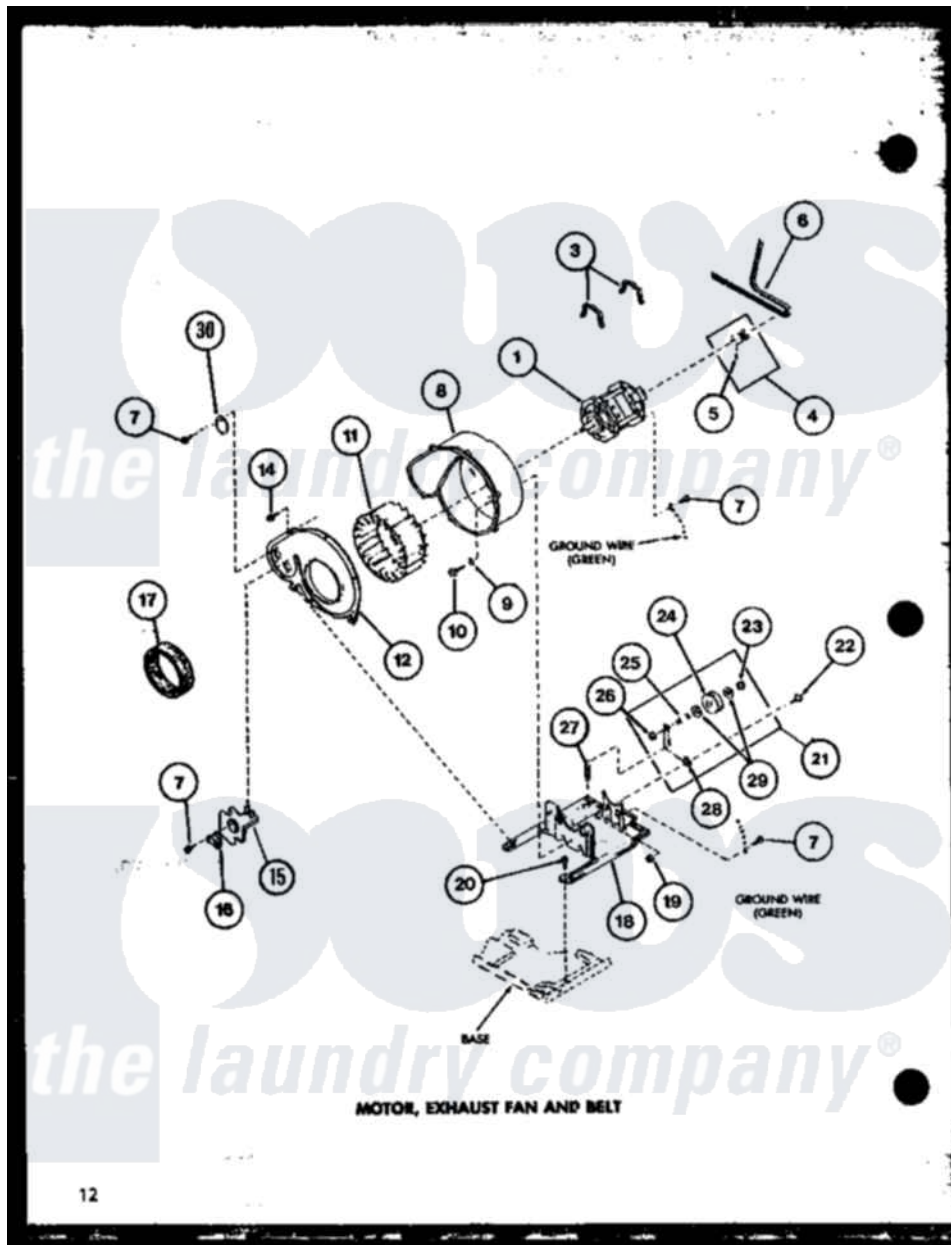

Amana LG3412G (BOM: P1122504W G) 06 - MOTOR

Amana [Residential Amana LG3412G \(BOM: P1122504W G\) Dryer Parts](#) Parts Diagram 06 - MOTOR
 Click on the part number to view part

Item	Original Part Number	Replaced By	Status	Part Description
1	R0607005	915P3		Motor-Drve
3	R0601526	660658		Clamp, Motor Mounting 343481 685441
4	R0610059		Not Available	KIT,PULLEY & SETSCREW
5	R0600042		Not Available	SET SCREW
6	R0606549	40111201		Belt, Cylinder
7	R0600033	489464		Screw
8	R0603034	56020		Housing, Blower
9	R0600560	M0270504		Washer
10	R0600014	27001200		Screw
11	R0603532	510139P		Assembly Blower Fan Package
12	R0603178		Not Available	COVER, EXHAUST FAN
14	R0600004	W10116760		Screw
15	R0611011	61623		Thermostat, Heater-BR
16	R0611013	Y61372		Thermostat
17	R0604509		Not Available	FELT SEAL

18	R0605710	503613		Mount, Motor
19	R0601011	27001225		Nut, Jam Mid Lock 1/4-20
20	R0600017		Not Available	SCREW
21	R0610019	56170P		Assembly- Idle
22	R0600043		Not Available	SCREW
23	R0601527	23748		Ring, Retaining
24	R0609504	Y54414		Assembly, Wheel And Bearing
25	R0605560	56461		Shaft
26	R0601009	358160		Nut
27	R0605563	56076		Spring, Idler
28	R0605561		Not Available	LEVER, IDLER
29	R0600526	52549		Washer, 501 ID X3/4 Odx
30	R0605691		Not Available	COVER PLATE