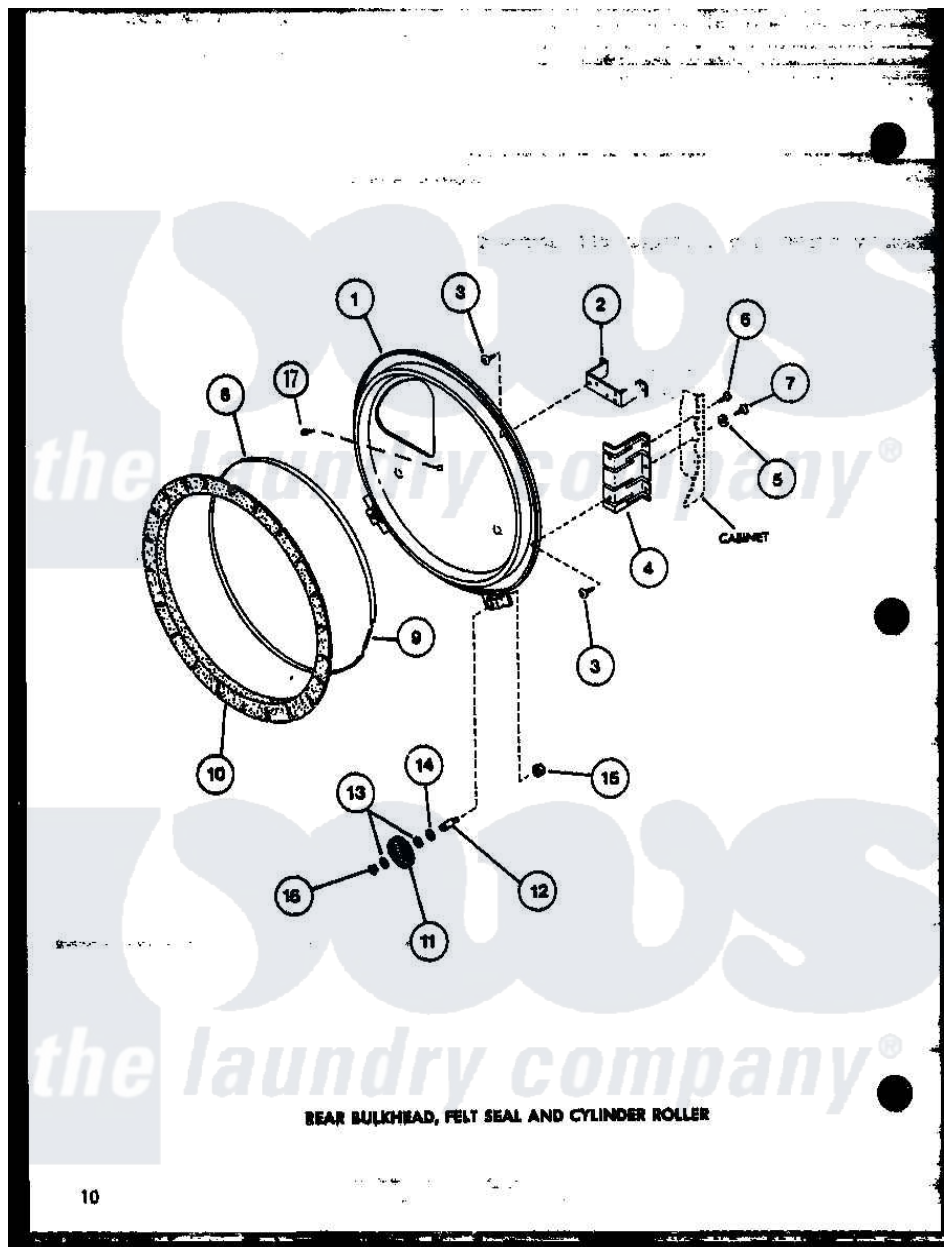

Amana LG3412G (BOM: P1122504W G) 09 - REAR BULKHEAD

Amana Residential Amana LG3412G (BOM: P1122504W G) Dryer Parts Parts Diagram 09 - REAR BULKHEAD
 Click on the part number to view part

Item	Original Part Number	Replaced By	Status	Part Description
1	R0603177		Not Available	BULKHEAD, WHITE
2	R0605709	60823P		Bracket, Terminal Block
3	R0600055	20530		Screw, 10-24 x 3/8 Hex
4	R0605557		Not Available	BRACKET
5	R0600527		Not Available	WASHER
6	R0600041		Not Available	SCREW
7	R0600042		Not Available	SET SCREW
8	R0605555		Not Available	STRAP, SEAL
9	R0605554	52310		Spring
10	R0604508	56088		Assembly, Seal
11	R0605559	62649P		Roller- CY
12	R0605560	56461		Shaft
13	R0604009		Not Available	TIMER
14	R0600559		Not Available	WASHER, THRUST
15	R0601009	358160		Nut
16	R0601527	23748		Ring, Retaining