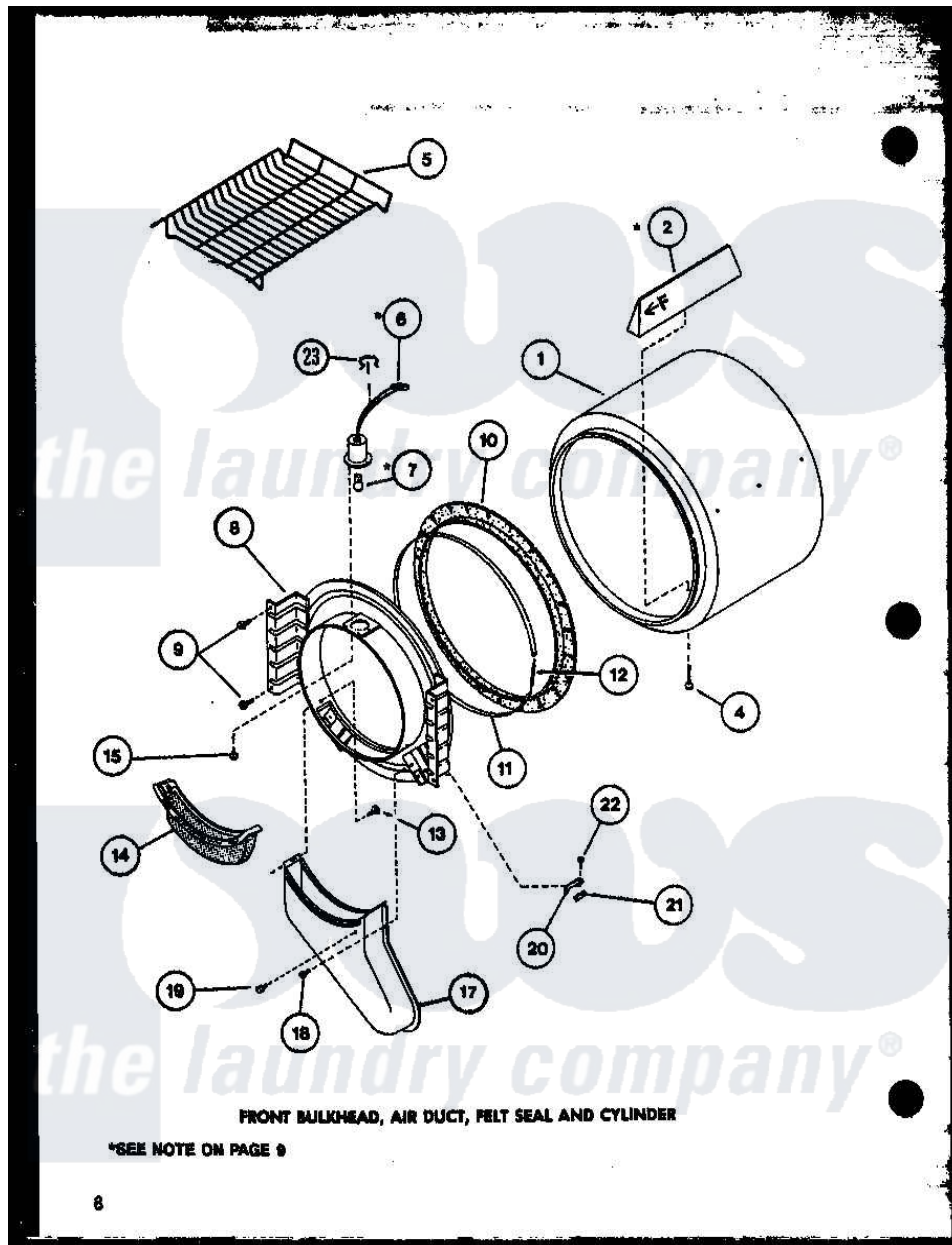

Amana LG3412L (BOM: P1122505W L) 02 - FRONT BULKHEAD

Amana Residential Amana LG3412L (BOM: P1122505W L) Dryer Parts Parts Diagram 02 - FRONT BULKHEAD
 Click on the part number to view part

Item	Original Part Number	Replaced By	Status	Part Description
1	R0603176		Not Available	CYLINDER
2	R0605707		Not Available	BAFFLE CYLINDER SHORT
"	R0605706		Not Available	BAFFLE, CYLINDER LONG
4	R0600038		Not Available	SCREW
5	R0603572		Not Available	RACK, DRYING
6	R0605086		Not Available	RECEPTACLE, BULB
7	R0605087	67001316		Bulb, Light
8	R0603227		Not Available	BULKHEAD FRONT W
9	R0600017		Not Available	SCREW
10	R0604508	56088		Assembly, Seal
11	R0605555		Not Available	STRAP, SEAL
12	R0605554	52310		Spring
13	R0600052		Not Available	SCREW, HEX HEAD
14	R0603594	61376P		Filter, Lint-White W/Inst.
15	R0600093	31260		Screw, No.8 X 3/8 Ind H
17	R0603595		Not Available	AIR DUCT

18	R0600039	489464	Screw
19	R0606523		Not Available BUMPER
20	R0605708	61448	Glide, Cylinder-Rulon F
21	R0604521	58049	Pad, Thin
22	R0600004	W10116760	Screw
23	R0601522	51291	Clip, Wire