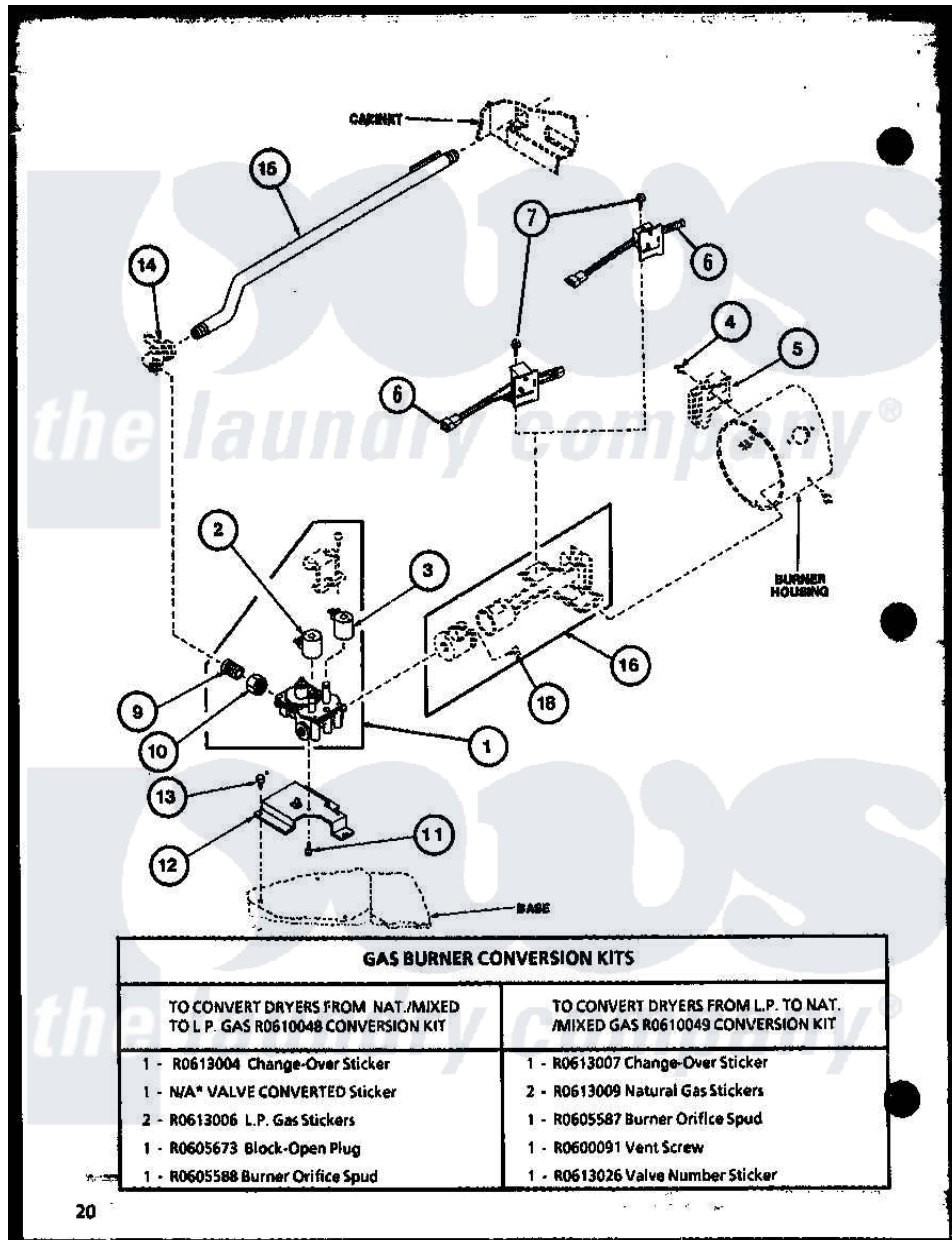

Amana LG3412L (BOM: P1122505W L) 03 - GAS BURNER CONVERSION KITS

Amana Residential Amana LG3412L (BOM: P1122505W L) Dryer Parts Parts Diagram 03 - GAS BURNER CONVERSION KITS

Click on the part number to view part

Item	Original Part Number	Replaced By	Status	Part Description
1	R0606002	<a href="#">58804</a>		Assembly, Valve-Gas-Single-
2	R0610003	<a href="#">306106</a>		Coil, Holding And Booster--W
3	R0610050	<a href="#">694540</a>		Coil, 60 Hz
4	R0600033	<a href="#">489464</a>		Screw
5	R0611503	<a href="#">338906</a>		Radiant, Sensor
6	R0610065	<a href="#">37001308</a>		Ignitor
7	R0600047		Not Available	SCREW
9	R0606526		Not Available	NIPPLE
10	R0601034	<a href="#">40016301</a>		Nut, Lock
11	R0600045	<a href="#">3370225</a>		Screw
12	R0605694	<a href="#">500821</a>		Bracket, Mounting-Gas
13	R0600014	<a href="#">27001200</a>		Screw
14	R0606004	<a href="#">510205</a>		Valve-Elbo
15	R0610051	<a href="#">58911</a>		Assembly, Lead-In Pipe
16	R0610023	<a href="#">37001304</a>		Burner Ign