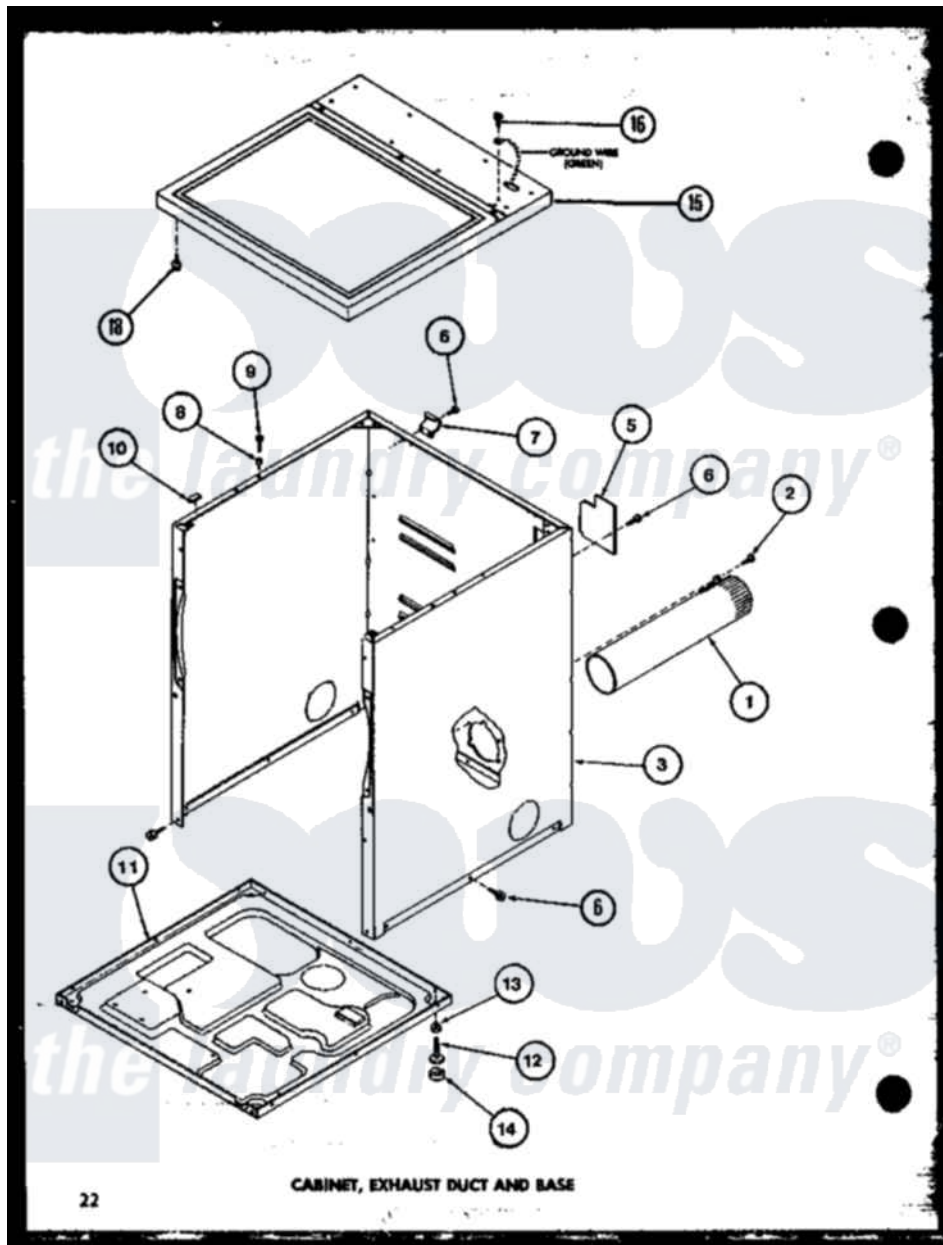

Amana LG3412W (BOM: P1122503W W) 01 - CABINET

Amana Residential Amana LG3412W (BOM: P1122503W W) Dryer Parts Parts Diagram 01 - CABINET  
 Click on the part number to view part

Item	Original Part Number	Replaced By	Status	Part Description
1	R0603041		Not Available	DUCT, EXHAUST
2	R0600052		Not Available	SCREW, HEX HEAD
3	R0603243		Not Available	CABINET, GOLD
"	R0603118		Not Available	CABINET W
"	R0603068		Not Available	xxxASSY, DRYER CABINET
5	R0603182	<a href="#">60821</a>		Access Cover
6	R0600017		Not Available	SCREW
7	R0605711		Not Available	HINGE
8	R0603524	<a href="#">505187</a>		Locator, Panel
9	R0600102	<a href="#">Y014874</a>		Screw, Idler Arm And Sleeve
10	R0606519	<a href="#">Y56128</a>		Pad, Bumper
11	R0603183	<a href="#">60811</a>		Assembly, Base-Complete
12	R0600051	<a href="#">Y305086</a>		Adjustable Leg And Nut
13	R0601021	<a href="#">62739</a>		Nut, Lock
14	R0606525	<a href="#">Y314137</a>		Foot, Rubber
15	R0603244		Not Available	CABINET, TOP GOLD

"	R0603229	Not Available	TOP, CABINET W
"	R0603230	Not Available	TOP, CABINET L
16	R0600040	Not Available	SCREW
18	R0600017	Not Available	SCREW