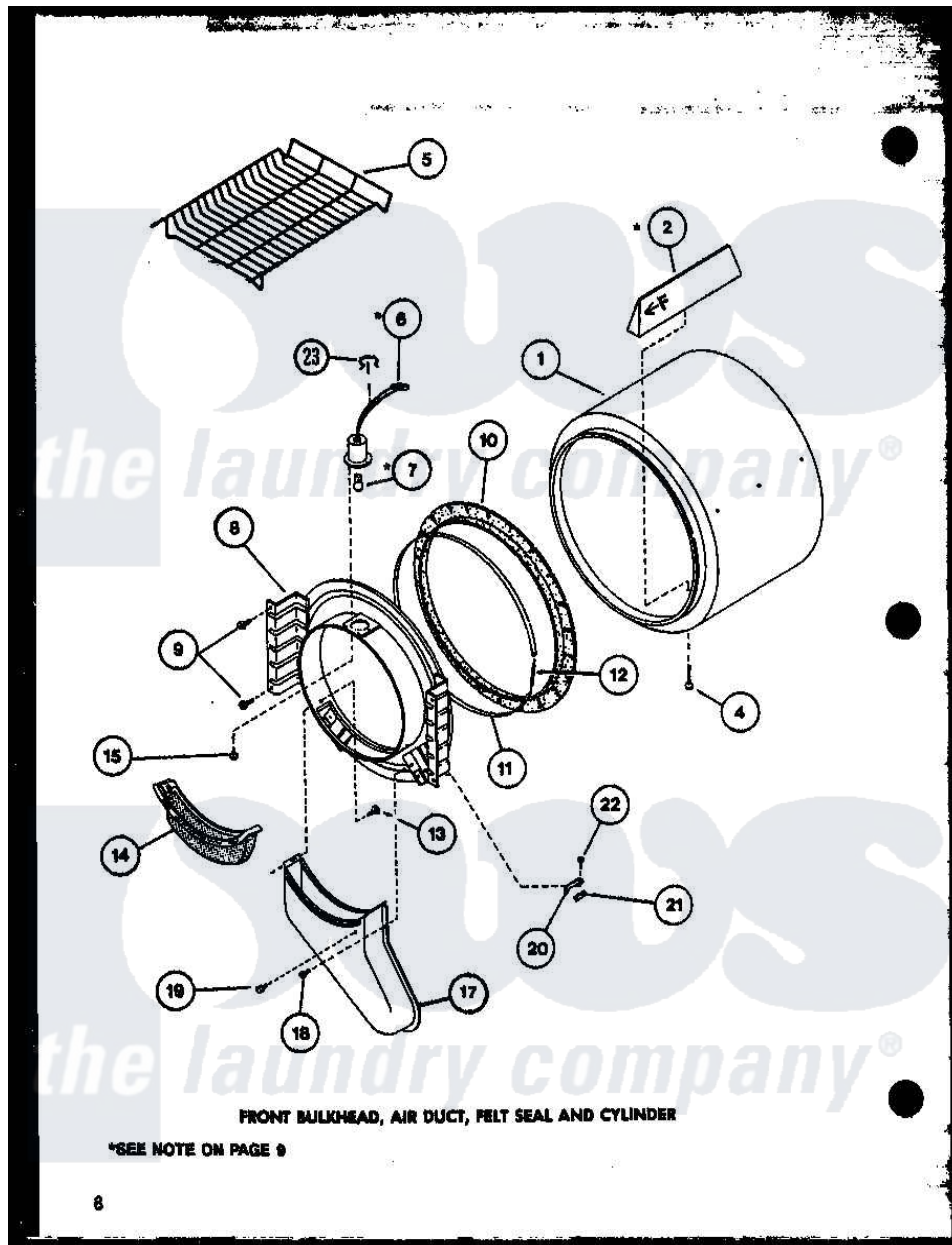

Amana LG3412W (BOM: P1122503W W) 02 - FRONT BULKHEAD

Amana Residential Amana LG3412W (BOM: P1122503W W) Dryer Parts Parts Diagram 02 - FRONT BULKHEAD
 Click on the part number to view part

Item	Original Part Number	Replaced By	Status	Part Description
1	R0603176		Not Available	CYLINDER
2	R0605707		Not Available	BAFFLE CYLINDER SHORT
"	R0605706		Not Available	BAFFLE, CYLINDER LONG
4	R0600038		Not Available	SCREW
5	R0603572		Not Available	RACK, DRYING
6	R0605086		Not Available	RECEPTACLE, BULB
7	R0605087	67001316		Bulb, Light
8	R0603227		Not Available	BULKHEAD FRONT W
9	R0600017		Not Available	SCREW
10	R0604508	56088		Assembly, Seal
11	R0605555		Not Available	STRAP, SEAL
12	R0605554	52310		Spring
13	R0600052		Not Available	SCREW, HEX HEAD
14	R0603594	61376P		Filter, Lint-White W/Inst.
15	R0600093	31260		Screw, No.8 X 3/8 Ind H
17	R0603595		Not Available	AIR DUCT

18	R0600039	489464	Screw
19	R0606523		Not Available BUMPER
20	R0605708	61448	Glide, Cylinder-Rulon F
21	R0604521	58049	Pad, Thin
22	R0600004	W10116760	Screw
23	R0601522	51291	Clip, Wire