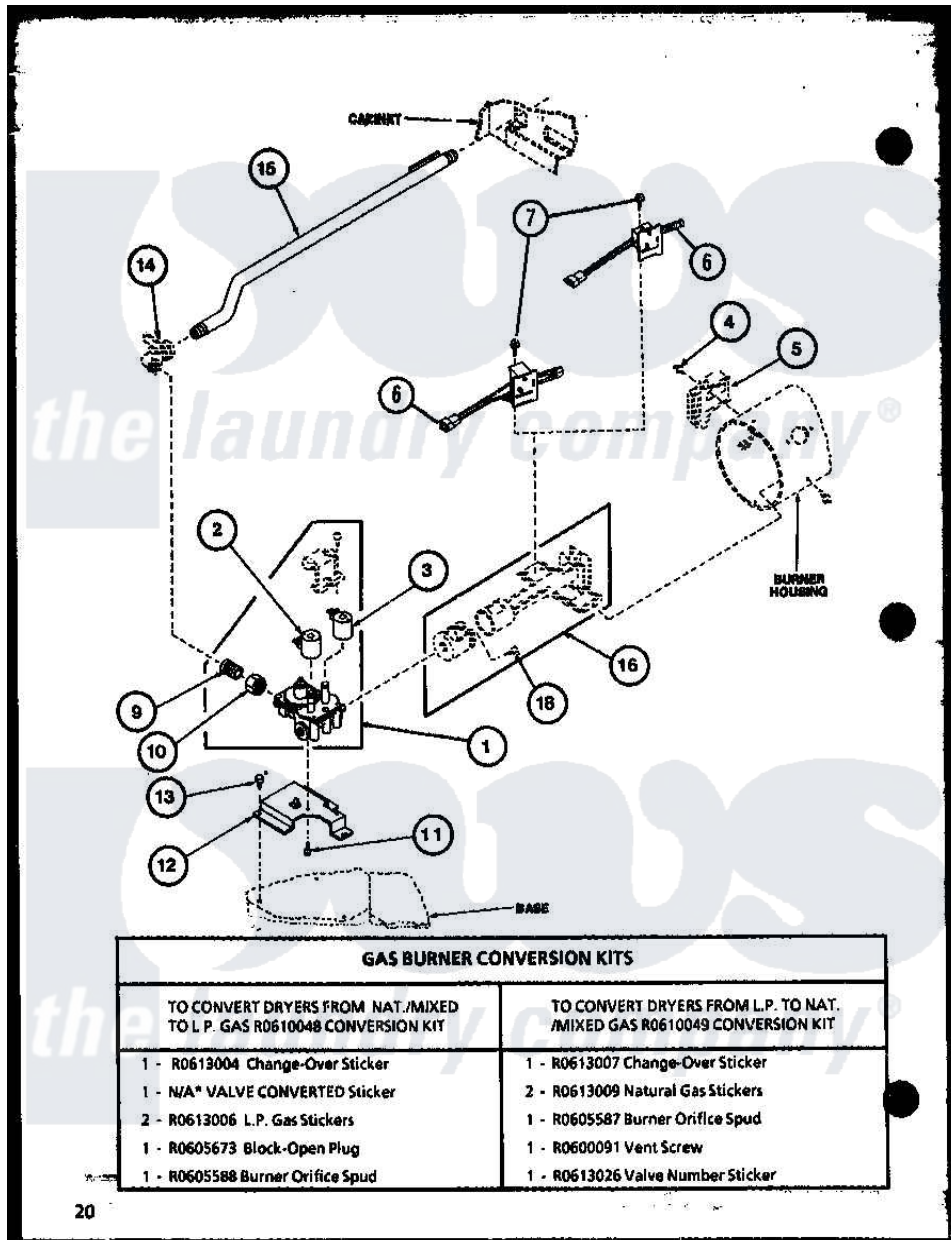

Amana LG3412W (BOM: P1122503W W) 03 - GAS BURNER CONVERSION KITS

Amana Residential Amana LG3412W (BOM: P1122503W W) Dryer Parts Parts Diagram 03 - GAS BURNER CONVERSION KITS

Click on the part number to view part

Item	Original Part Number	Replaced By	Status	Part Description
1	R0606002	58804		Assembly, Valve-Gas-Single-
2	R0610003	306106		Coil, Holding And Booster--W
3	R0610050	694540		Coil, 60 Hz
4	R0600033	489464		Screw
5	R0611503	338906		Radiant, Sensor
6	R0610065	37001308		Ignitor
7	R0600047		Not Available	SCREW
9	R0606526		Not Available	NIPPLE
10	R0601034	40016301		Nut, Lock
11	R0600045	3370225		Screw
12	R0605694	500821		Bracket, Mounting-Gas
13	R0600014	27001200		Screw
14	R0606004	510205		Valve-Elbo
15	R0610051	58911		Assembly, Lead-In Pipe
16	R0610023	37001304		Burner Ign