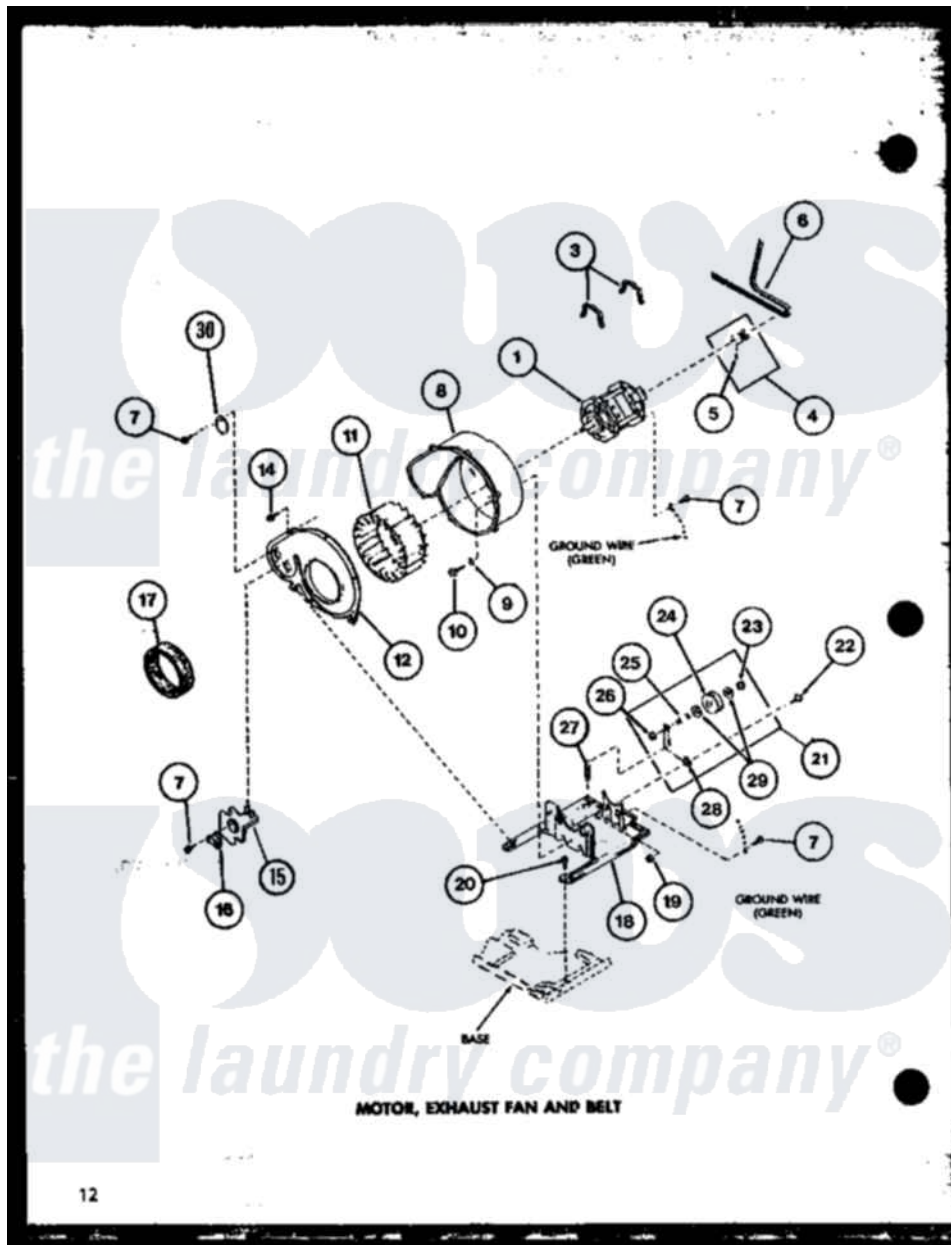

Amana LG3412W (BOM: P1122503W W) 06 - MOTOR

Amana Residential Amana LG3412W (BOM: P1122503W W) Dryer Parts Parts Diagram 06 - MOTOR
 Click on the part number to view part

Item	Original Part Number	Replaced By	Status	Part Description
1	R0607005	915P3		Motor-Drve
3	R0601526	660658		Clamp, Motor Mounting 343481 685441
4	R0610059		Not Available	KIT,PULLEY & SETSCREW
5	R0600042		Not Available	SET SCREW
6	R0606549	40111201		Belt, Cylinder
7	R0600033	489464		Screw
8	R0603034	56020		Housing, Blower
9	R0600560	M0270504		Washer
10	R0600014	27001200		Screw
11	R0603532	510139P		Assembly Blower Fan Package
12	R0603178		Not Available	COVER, EXHAUST FAN
14	R0600004	W10116760		Screw
15	R0611011	61623		Thermostat, Heater-BR
16	R0611013	Y61372		Thermostat
17	R0604509		Not Available	FELT SEAL

18	R0605710	503613		Mount, Motor
19	R0601011	27001225		Nut, Jam Mid Lock 1/4-20
20	R0600017		Not Available	SCREW
21	R0610019	56170P		Assembly- Idle
22	R0600043		Not Available	SCREW
23	R0601527	23748		Ring, Retaining
24	R0609504	Y54414		Assembly, Wheel And Bearing
25	R0605560	56461		Shaft
26	R0601009	358160		Nut
27	R0605563	56076		Spring, Idler
28	R0605561		Not Available	LEVER, IDLER
29	R0600526	52549		Washer, 501 ID X3/4 Odx
30	R0605691		Not Available	COVER PLATE