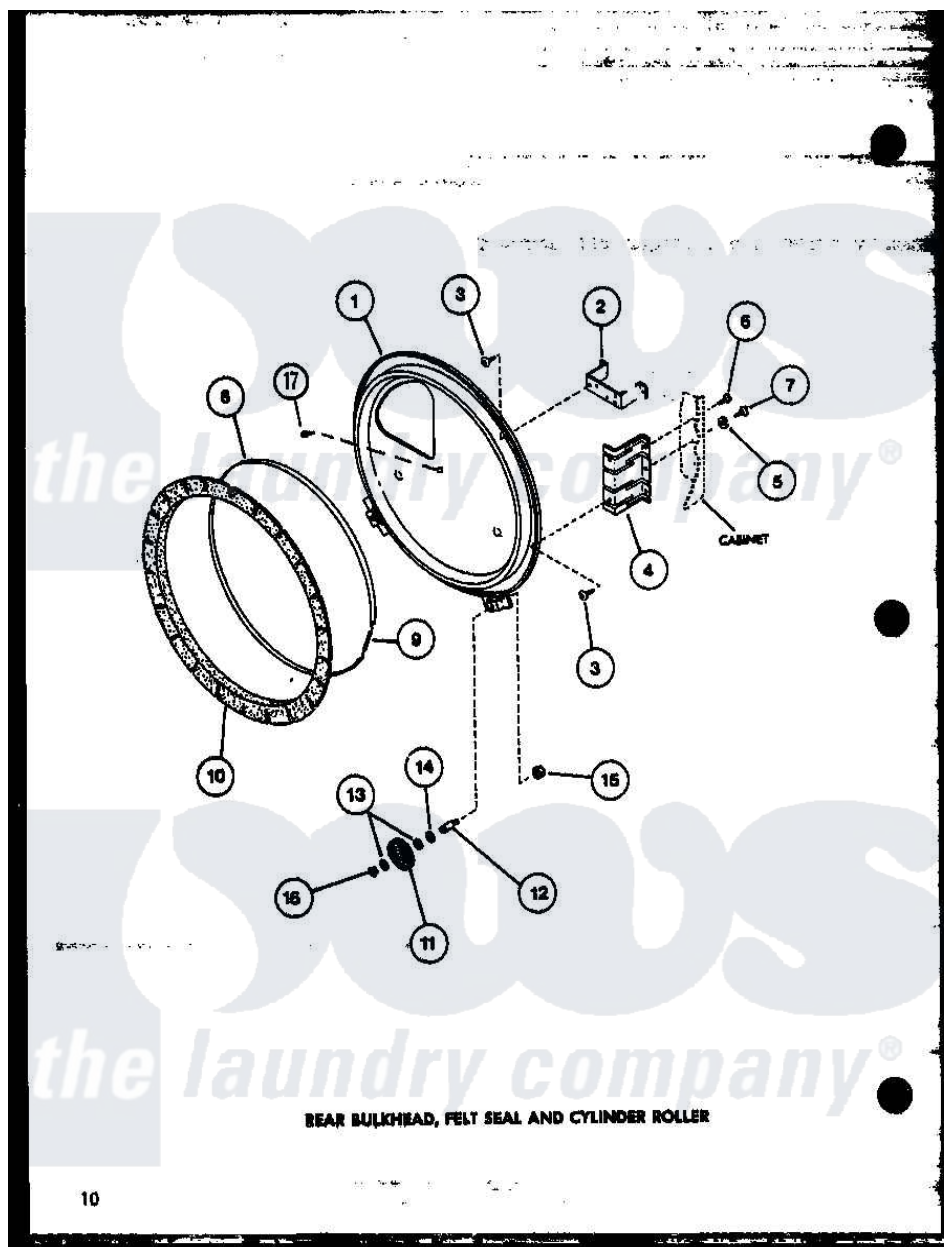

# Amana LG3412W (BOM: P1122503W W) 09 - REAR BULKHEAD

Amana Residential Amana LG3412W (BOM: P1122503W W) Dryer Parts Parts Diagram 09 - REAR BULKHEAD  
 Click on the part number to view part

Item	Original Part Number	Replaced By	Status	Part Description
1	R0603177		Not Available	BULKHEAD, WHITE
2	R0605709	<a href="#">60823P</a>		Bracket, Terminal Block
3	R0600055	<a href="#">20530</a>		Screw, 10-24 x 3/8 Hex
4	R0605557		Not Available	BRACKET
5	R0600527		Not Available	WASHER
6	R0600041		Not Available	SCREW
7	R0600042		Not Available	SET SCREW
8	R0605555		Not Available	STRAP, SEAL
9	R0605554	<a href="#">52310</a>		Spring
10	R0604508	<a href="#">56088</a>		Assembly, Seal
11	R0605559	<a href="#">62649P</a>		Roller- CY
12	R0605560	<a href="#">56461</a>		Shaft
13	R0604009		Not Available	TIMER
14	R0600559		Not Available	WASHER, THRUST
15	R0601009	<a href="#">358160</a>		Nut
16	R0601527	<a href="#">23748</a>		Ring, Retaining