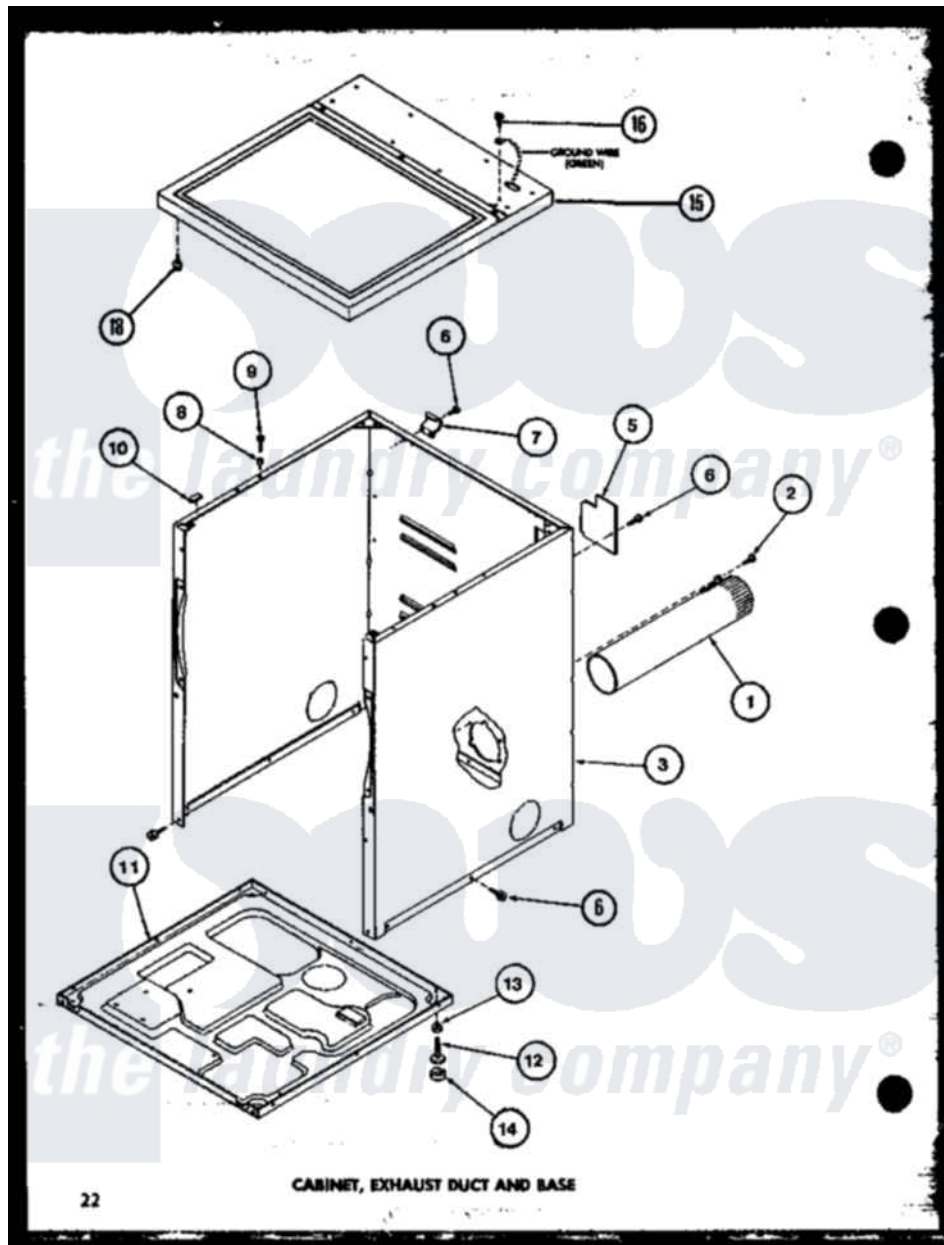

# Amana LG3512L (BOM: P1122507W L) 01 - CABINET

Amana Residential Amana LG3512L (BOM: P1122507W L) Dryer Parts Parts Diagram 01 - CABINET  
 Click on the part number to view part

Item	Original Part Number	Replaced By	Status	Part Description
1	R0603041		Not Available	DUCT, EXHAUST
2	R0600052		Not Available	SCREW, HEX HEAD
3	R0603243		Not Available	CABINET, GOLD
"	R0603118		Not Available	CABINET W
"	R0603068		Not Available	xxxASSY, DRYER CABINET
5	R0603182	<a href="#">60821</a>		Access Cover
6	R0600017		Not Available	SCREW
7	R0605711		Not Available	HINGE
8	R0603524	<a href="#">505187</a>		Locator, Panel
9	R0600102	<a href="#">Y014874</a>		Screw, Idler Arm And Sleeve
10	R0606519	<a href="#">Y56128</a>		Pad, Bumper
11	R0603183	<a href="#">60811</a>		Assembly, Base-Complete
12	R0600051	<a href="#">Y305086</a>		Adjustable Leg And Nut
13	R0601021	<a href="#">62739</a>		Nut, Lock
14	R0606525	<a href="#">Y314137</a>		Foot, Rubber
15	R0603244		Not Available	CABINET, TOP GOLD

"	R0603229	Not Available	TOP, CABINET W
"	R0603230	Not Available	TOP, CABINET L
16	R0600040	Not Available	SCREW
18	R0600017	Not Available	SCREW