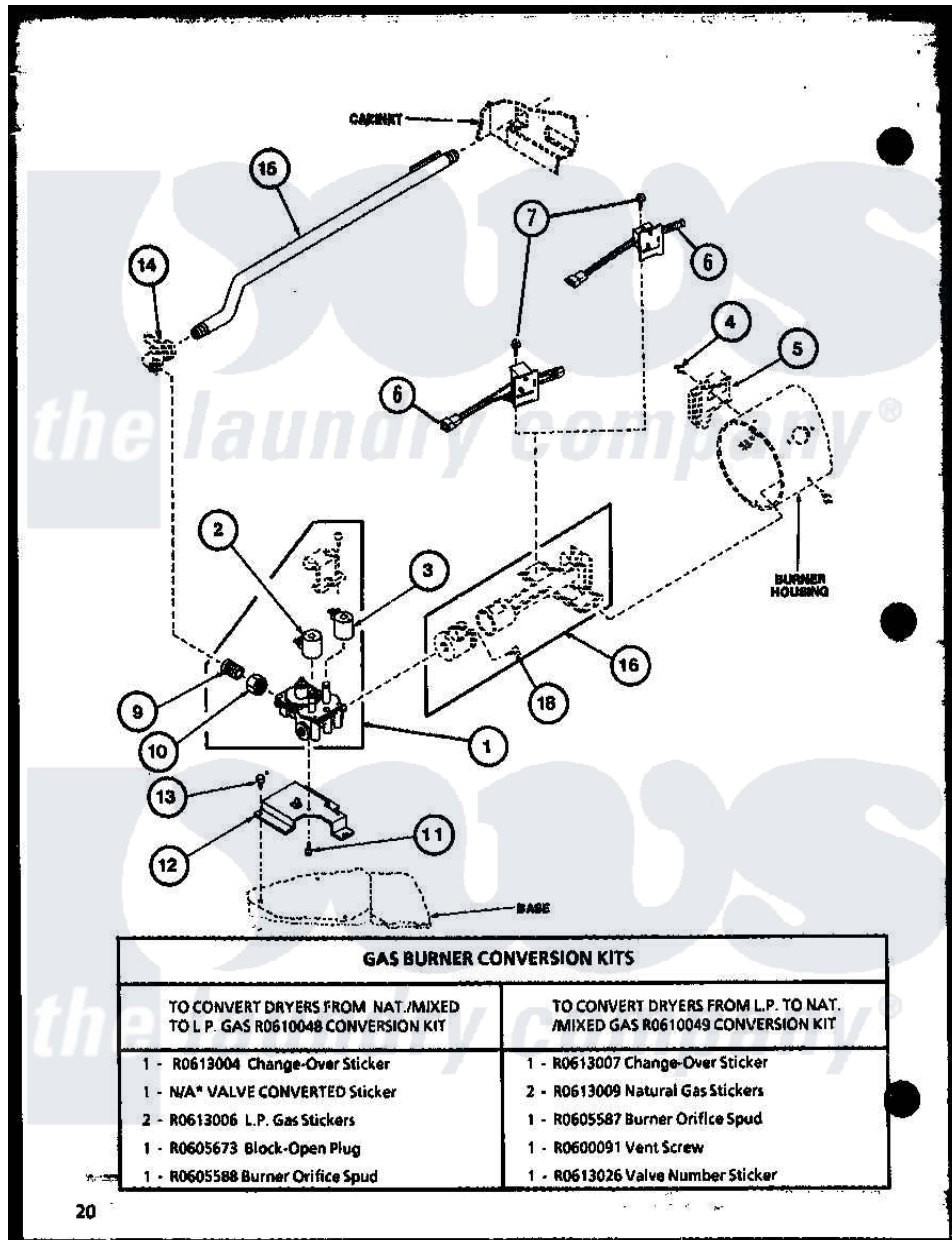

Amana LG3512L (BOM: P1122507W L) 03 - GAS BURNER CONVERSION KITS

Amana Residential Amana LG3512L (BOM: P1122507W L) Dryer Parts Parts Diagram 03 - GAS BURNER CONVERSION KITS

Click on the part number to view part

Item	Original Part Number	Replaced By	Status	Part Description
1	R0606002	<a href="#">58804</a>		Assembly, Valve-Gas-Single-
2	R0610003	<a href="#">306106</a>		Coil, Holding And Booster--W
3	R0610050	<a href="#">694540</a>		Coil, 60 Hz
4	R0600033	<a href="#">489464</a>		Screw
5	R0611503	<a href="#">338906</a>		Radiant, Sensor
6	R0610065	<a href="#">37001308</a>		Ignitor
7	R0600047		Not Available	SCREW
9	R0606526		Not Available	NIPPLE
10	R0601034	<a href="#">40016301</a>		Nut, Lock
11	R0600045	<a href="#">3370225</a>		Screw
12	R0605694	<a href="#">500821</a>		Bracket, Mounting-Gas
13	R0600014	<a href="#">27001200</a>		Screw
14	R0606004	<a href="#">510205</a>		Valve-Elbo
15	R0610051	<a href="#">58911</a>		Assembly, Lead-In Pipe
16	R0610023	<a href="#">37001304</a>		Burner Ign