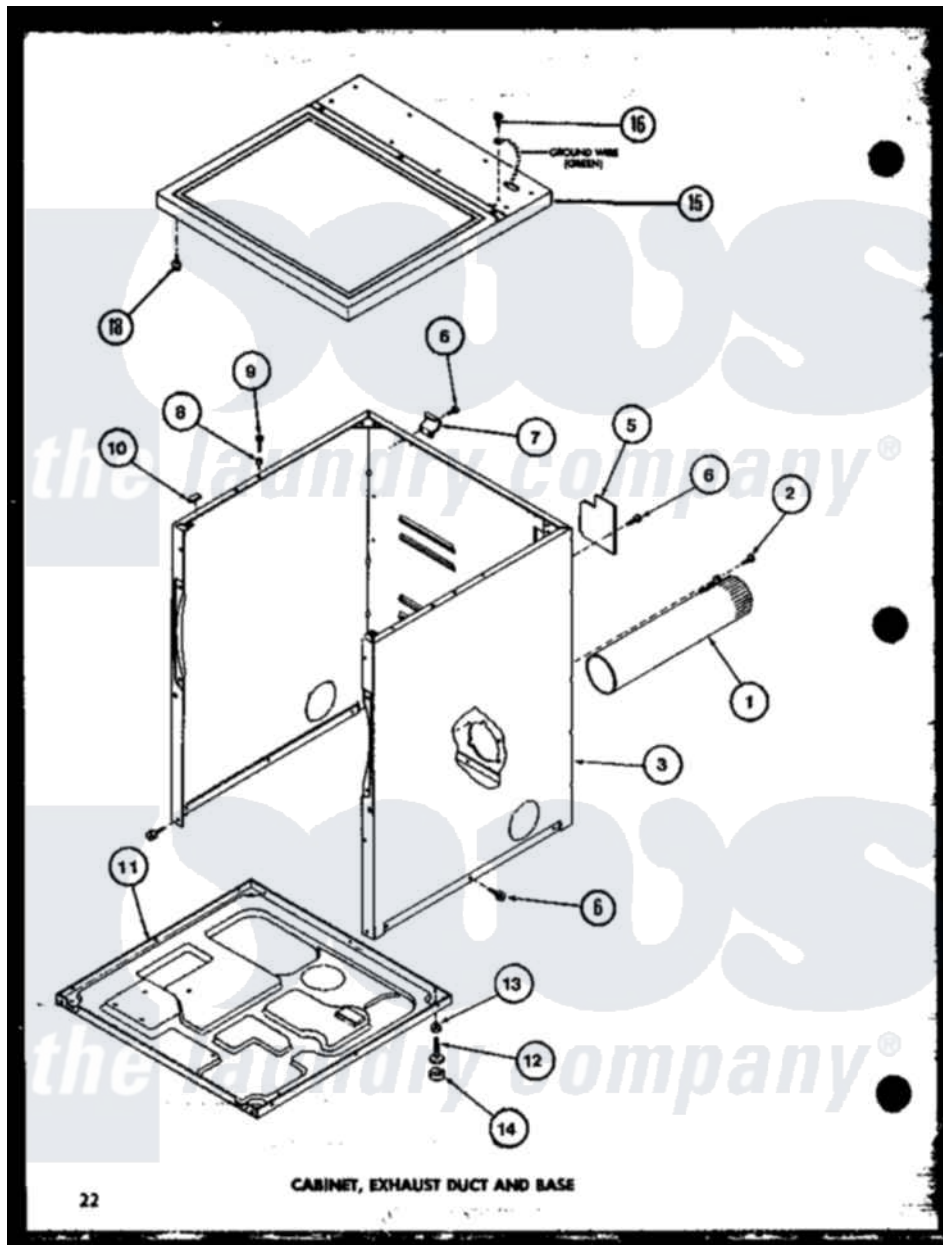

Amana LG3512W (BOM: P1122506W W) 01 - CABINET

Amana Residential Amana LG3512W (BOM: P1122506W W) Dryer Parts Parts Diagram 01 - CABINET
 Click on the part number to view part

Item	Original Part Number	Replaced By	Status	Part Description
1	R0603041		Not Available	DUCT, EXHAUST
2	R0600052		Not Available	SCREW, HEX HEAD
3	R0603243		Not Available	CABINET, GOLD
"	R0603118		Not Available	CABINET W
"	R0603068		Not Available	xxxASSY, DRYER CABINET
5	R0603182	60821		Access Cover
6	R0600017		Not Available	SCREW
7	R0605711		Not Available	HINGE
8	R0603524	505187		Locator, Panel
9	R0600102	Y014874		Screw, Idler Arm And Sleeve
10	R0606519	Y56128		Pad, Bumper
11	R0603183	60811		Assembly, Base-Complete
12	R0600051	Y305086		Adjustable Leg And Nut
13	R0601021	62739		Nut, Lock
14	R0606525	Y314137		Foot, Rubber
15	R0603244		Not Available	CABINET, TOP GOLD

"	R0603229	Not Available	TOP, CABINET W
"	R0603230	Not Available	TOP, CABINET L
16	R0600040	Not Available	SCREW
18	R0600017	Not Available	SCREW