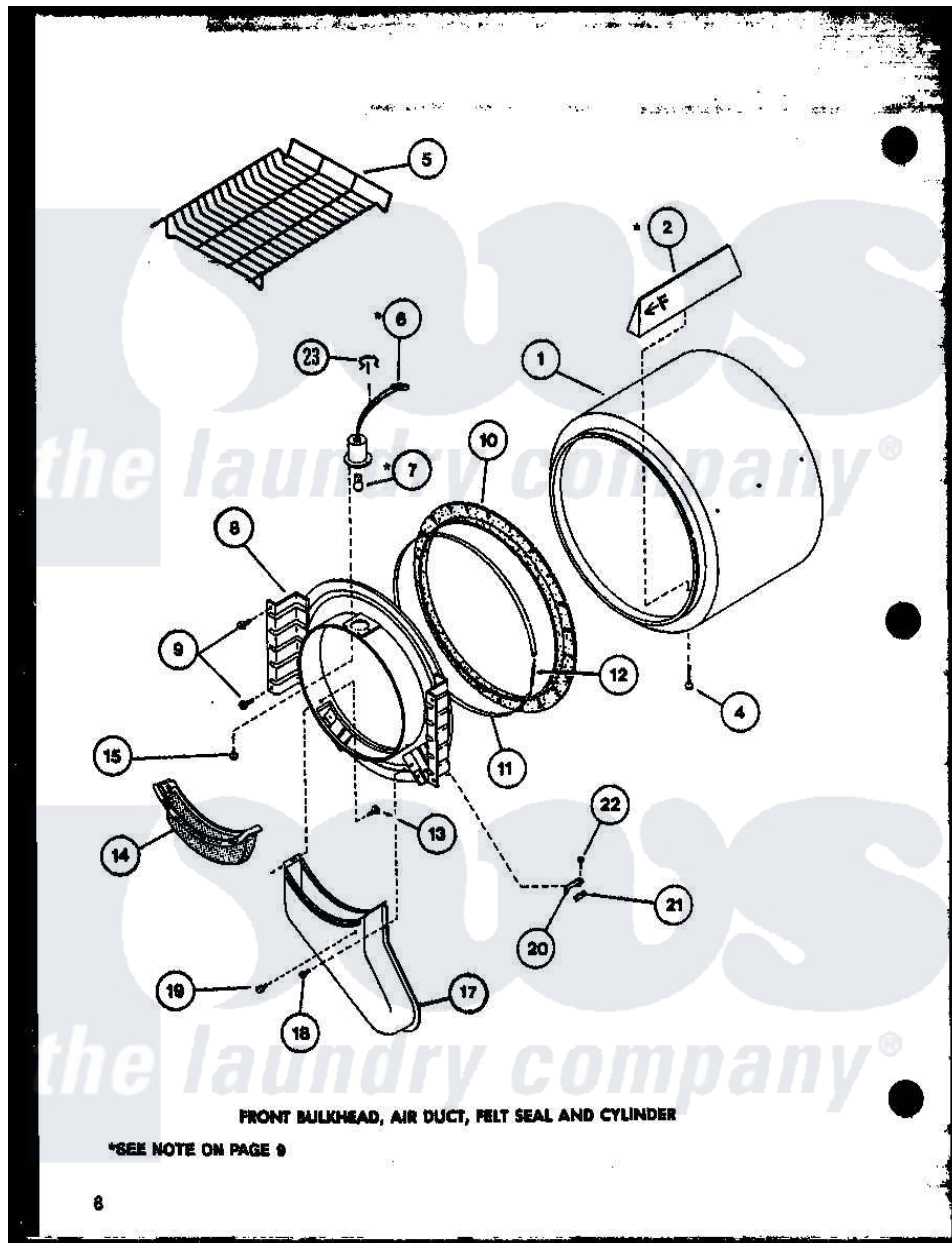

# Amana LG3512W (BOM: P1122506W W) 02 - FRONT BULKHEAD

Amana Residential Amana LG3512W (BOM: P1122506W W) Dryer Parts Parts Diagram 02 - FRONT BULKHEAD  
 Click on the part number to view part

Item	Original Part Number	Replaced By	Status	Part Description
1	R0603176		Not Available	CYLINDER
2	R0605707		Not Available	BAFFLE CYLINDER SHORT
"	R0605706		Not Available	BAFFLE, CYLINDER LONG
4	R0600038		Not Available	SCREW
5	R0603572		Not Available	RACK, DRYING
6	R0605086		Not Available	RECEPTACLE, BULB
7	R0605087	<a href="#">67001316</a>		Bulb, Light
8	R0603227		Not Available	BULKHEAD FRONT W
9	R0600017		Not Available	SCREW
10	R0604508	<a href="#">56088</a>		Assembly, Seal
11	R0605555		Not Available	STRAP, SEAL
12	R0605554	<a href="#">52310</a>		Spring
13	R0600052		Not Available	SCREW, HEX HEAD
14	R0603594	<a href="#">61376P</a>		Filter, Lint-White W/Inst.
15	R0600093	<a href="#">31260</a>		Screw, No.8 X 3/8 Ind H
17	R0603595		Not Available	AIR DUCT

18	R0600039	<a href="#">489464</a>	Screw
19	R0606523		Not Available BUMPER
20	R0605708	<a href="#">61448</a>	Glide, Cylinder-Rulon F
21	R0604521	<a href="#">58049</a>	Pad, Thin
22	R0600004	<a href="#">W10116760</a>	Screw
23	R0601522	<a href="#">51291</a>	Clip, Wire