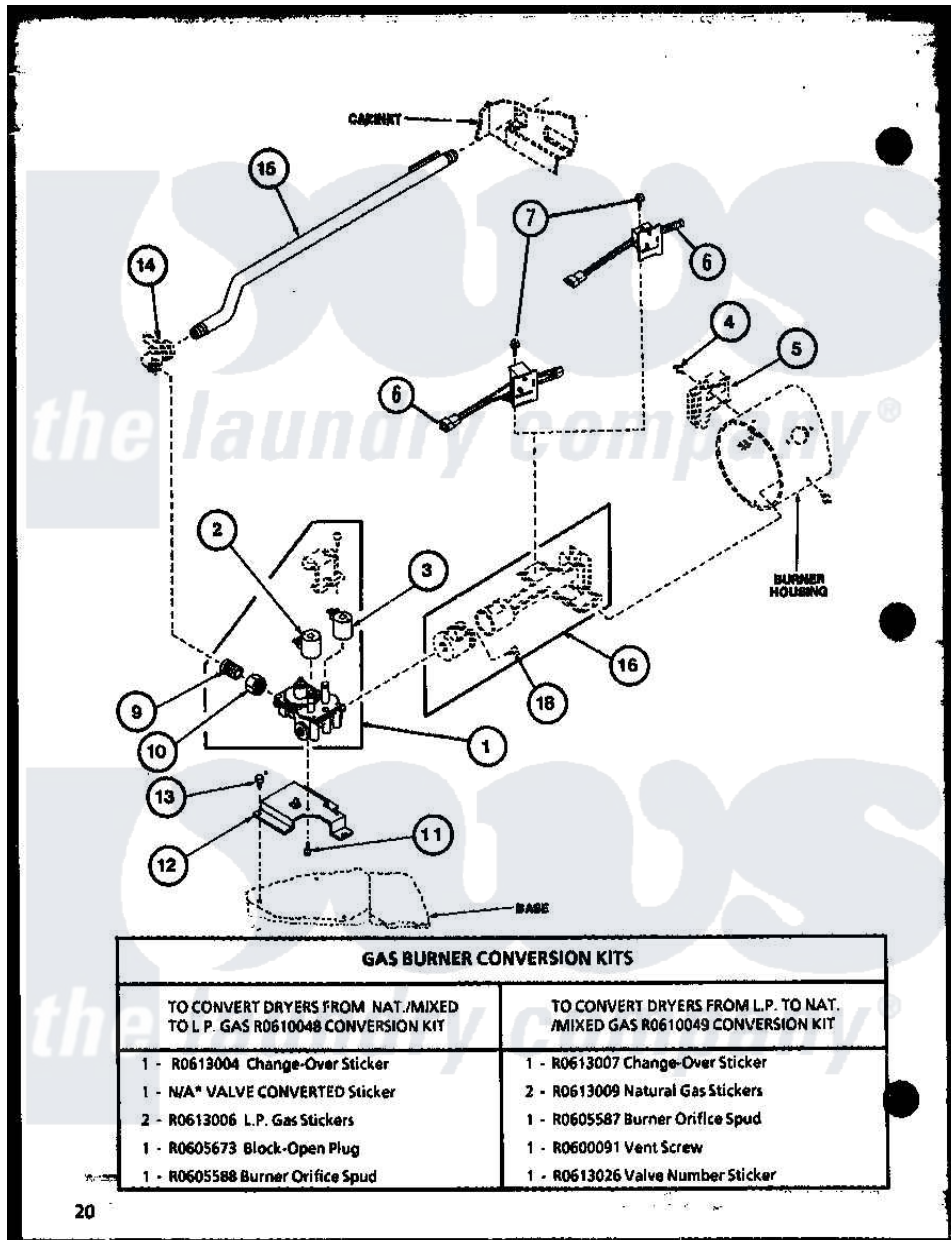

Amana LG3512W (BOM: P1122506W W) 03 - GAS BURNER CONVERSION KITS

Amana Residential Amana LG3512W (BOM: P1122506W W) Dryer Parts Parts Diagram 03 - GAS BURNER CONVERSION KITS

Click on the part number to view part

Item	Original Part Number	Replaced By	Status	Part Description
1	R0606002	<a href="#">58804</a>		Assembly, Valve-Gas-Single-
2	R0610003	<a href="#">306106</a>		Coil, Holding And Booster--W
3	R0610050	<a href="#">694540</a>		Coil, 60 Hz
4	R0600033	<a href="#">489464</a>		Screw
5	R0611503	<a href="#">338906</a>		Radiant, Sensor
6	R0610065	<a href="#">37001308</a>		Ignitor
7	R0600047		Not Available	SCREW
9	R0606526		Not Available	NIPPLE
10	R0601034	<a href="#">40016301</a>		Nut, Lock
11	R0600045	<a href="#">3370225</a>		Screw
12	R0605694	<a href="#">500821</a>		Bracket, Mounting-Gas
13	R0600014	<a href="#">27001200</a>		Screw
14	R0606004	<a href="#">510205</a>		Valve-Elbo
15	R0610051	<a href="#">58911</a>		Assembly, Lead-In Pipe
16	R0610023	<a href="#">37001304</a>		Burner Ign