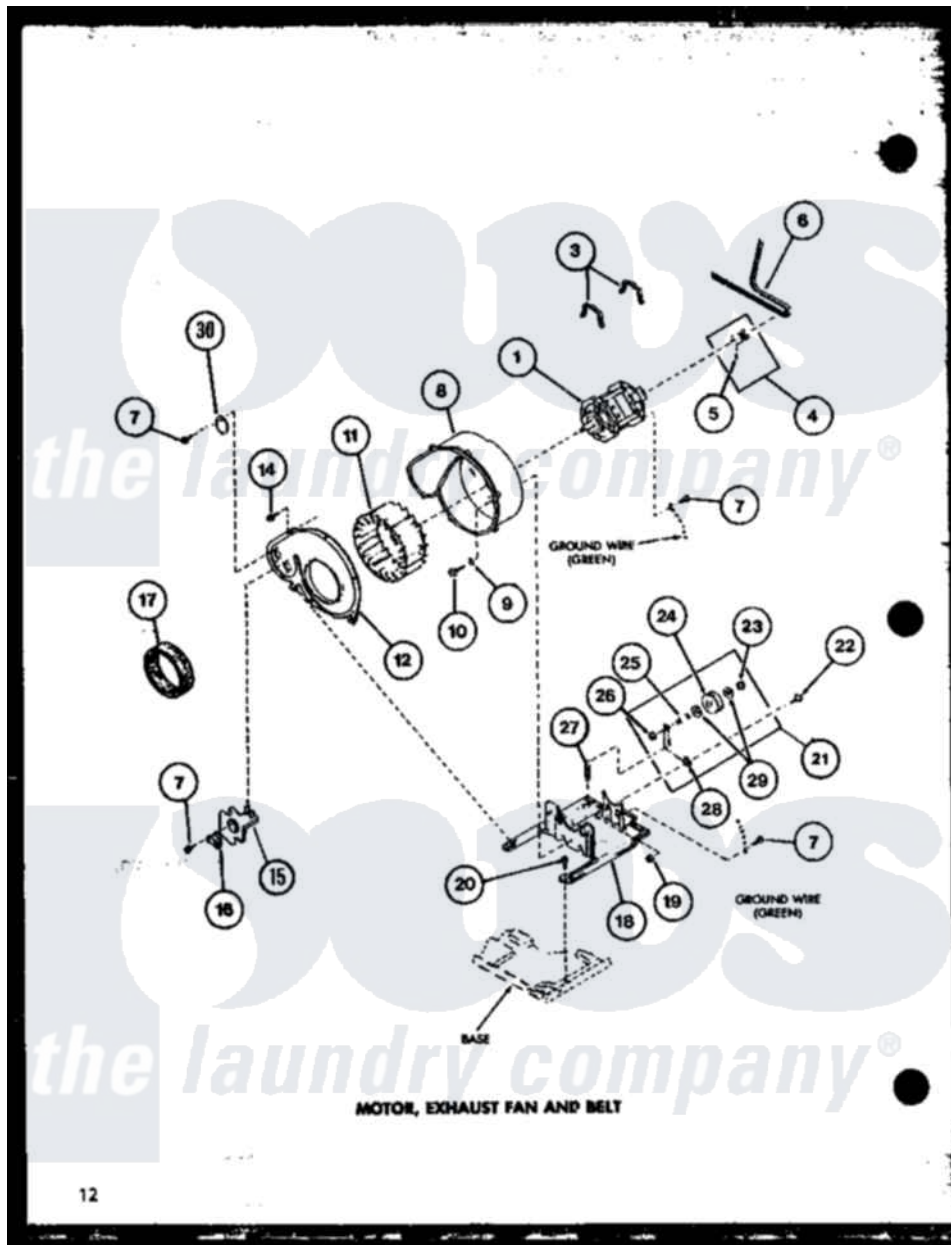

Amana LG3512W (BOM: P1122506W W) 06 - MOTOR

Amana Residential Amana LG3512W (BOM: P1122506W W) Dryer Parts Parts Diagram 06 - MOTOR
 Click on the part number to view part

Item	Original Part Number	Replaced By	Status	Part Description
1	R0607005	915P3		Motor-Drve
3	R0601526	660658		Clamp, Motor Mounting 343481 685441
4	R0610059		Not Available	KIT,PULLEY & SETSCREW
5	R0600042		Not Available	SET SCREW
6	R0606549	40111201		Belt, Cylinder
7	R0600033	489464		Screw
8	R0603034	56020		Housing, Blower
9	R0600560	M0270504		Washer
10	R0600014	27001200		Screw
11	R0603532	510139P		Assembly Blower Fan Package
12	R0603178		Not Available	COVER, EXHAUST FAN
14	R0600004	W10116760		Screw
15	R0611011	61623		Thermostat, Heater-BR
16	R0611013	Y61372		Thermostat
17	R0604509		Not Available	FELT SEAL

18	R0605710	503613		Mount, Motor
19	R0601011	27001225		Nut, Jam Mid Lock 1/4-20
20	R0600017		Not Available	SCREW
21	R0610019	56170P		Assembly- Idle
22	R0600043		Not Available	SCREW
23	R0601527	23748		Ring, Retaining
24	R0609504	Y54414		Assembly, Wheel And Bearing
25	R0605560	56461		Shaft
26	R0601009	358160		Nut
27	R0605563	56076		Spring, Idler
28	R0605561		Not Available	LEVER, IDLER
29	R0600526	52549		Washer, 501 ID X3/4 Odx
30	R0605691		Not Available	COVER PLATE