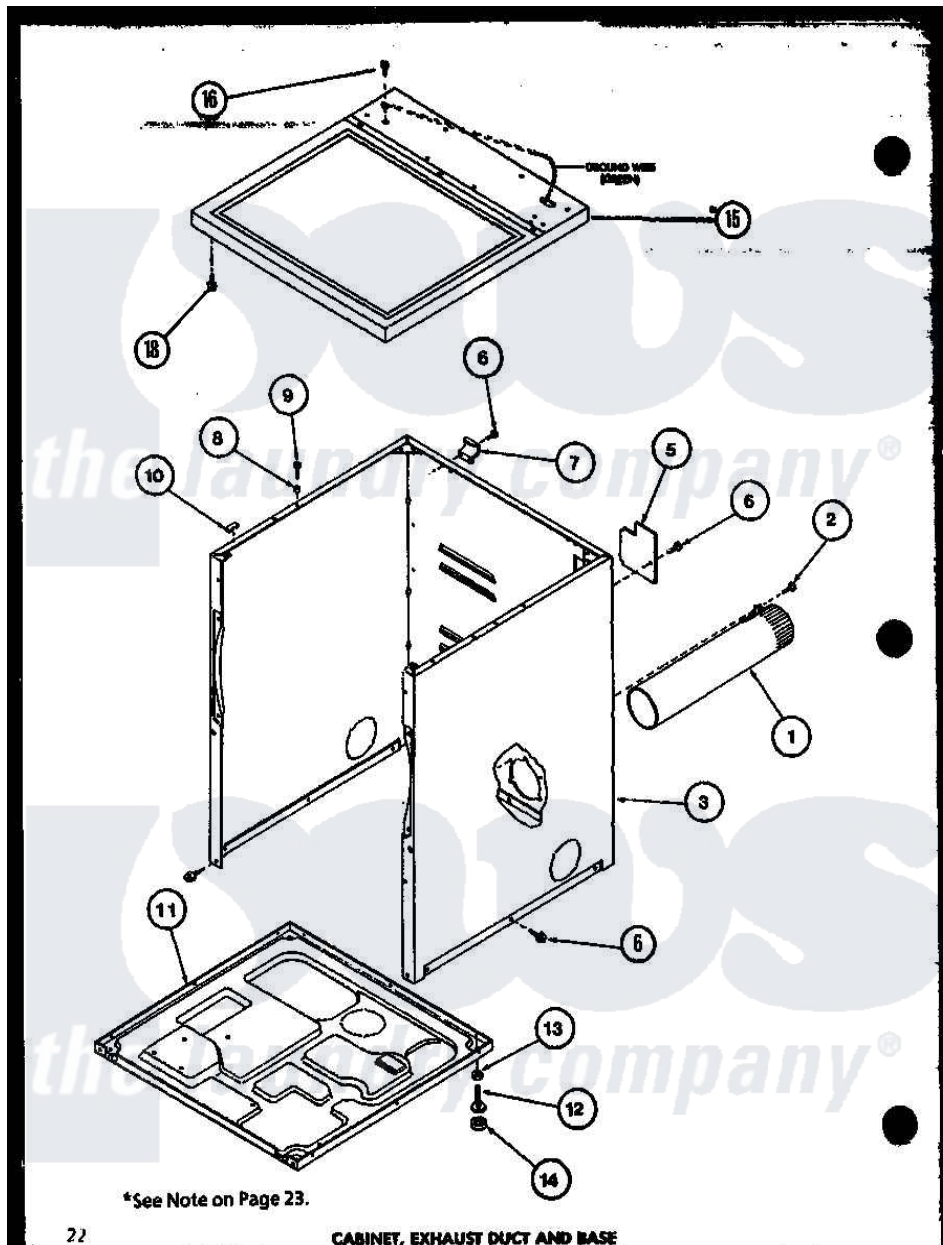

Amana LG3812L (BOM: P1122702W L) 01 - CABINET

Amana Residential Amana LG3812L (BOM: P1122702W L) Dryer Parts Parts Diagram 01 - CABINET  
 Click on the part number to view part

Item	Original Part Number	Replaced By	Status	Part Description
1	R0603041		Not Available	DUCT, EXHAUST
2	R0600052		Not Available	SCREW, HEX HEAD
3	R0603118		Not Available	CABINET W
"	R0603068		Not Available	xxxASSY, DRYER CABINET
5	R0603182	<a href="#">60821</a>		Access Cover
6	R0600017		Not Available	SCREW
7	R0605711		Not Available	HINGE
8	R0603524	<a href="#">505187</a>		Locator, Panel
9	R0600102	<a href="#">Y014874</a>		Screw, Idler Arm And Sleeve
10	R0606519	<a href="#">Y56128</a>		Pad, Bumper
11	R0603183	<a href="#">60811</a>		Assembly, Base-Complete
12	R0600051	<a href="#">Y305086</a>		Adjustable Leg And Nut
13	R0601021	<a href="#">62739</a>		Nut, Lock
14	R0606525	<a href="#">Y314137</a>		Foot, Rubber
15	R0603230		Not Available	TOP, CABINET L
"	R0603229		Not Available	TOP, CABINET W