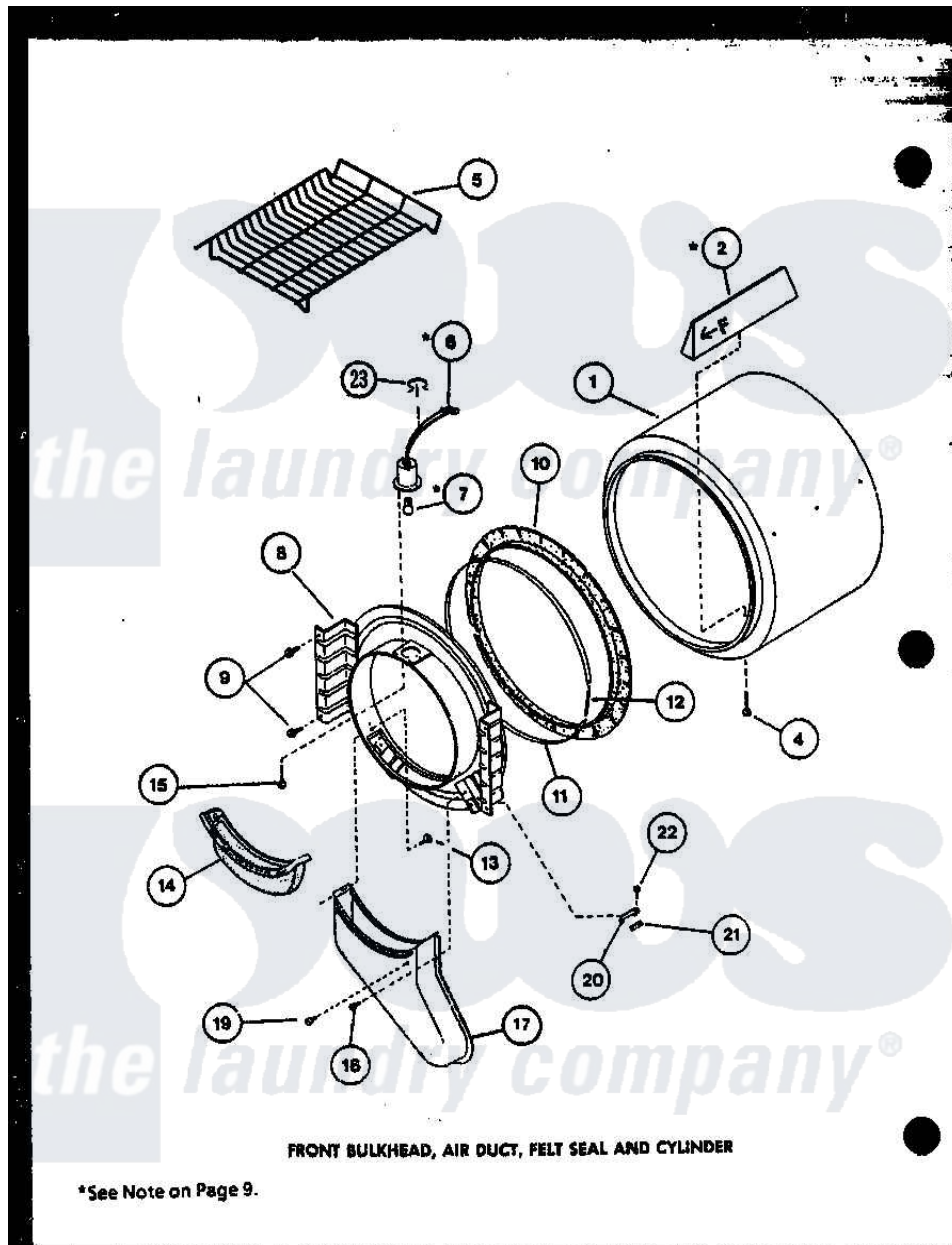

Amana LG3812L (BOM: P1122702W L) 02 - FRONT BULKHEAD

Amana Residential Amana LG3812L (BOM: P1122702W L) Dryer Parts Parts Diagram 02 - FRONT BULKHEAD
 Click on the part number to view part

Item	Original Part Number	Replaced By	Status	Part Description
1	R0603176		Not Available	CYLINDER
2	R0605707		Not Available	BAFFLE CYLINDER SHORT
"	R0605706		Not Available	BAFFLE, CYLINDER LONG
4	R0600038		Not Available	SCREW
5	R0603572		Not Available	RACK, DRYING
6	R0605086		Not Available	RECEPTACLE, BULB
7	R0605087	67001316		Bulb, Light
8	R0603227		Not Available	BULKHEAD FRONT W
9	R0600017		Not Available	SCREW
10	R0604508	56088		Assembly, Seal
11	R0605555		Not Available	STRAP, SEAL
12	R0605554	52310		Spring
13	R0600052		Not Available	SCREW, HEX HEAD
14	R0603594	61376P		Filter, Lint-White W/Inst.
15	R0600093	31260		Screw, No.8 X 3/8 Ind H
17	R0603595		Not Available	AIR DUCT

18	R0600039	489464	Screw
19	R0606523		Not Available BUMPER
20	R0605708	61448	Glide, Cylinder-Rulon F
21	R0604521	58049	Pad, Thin
22	R0600004	W10116760	Screw
23	R0601522	51291	Clip, Wire