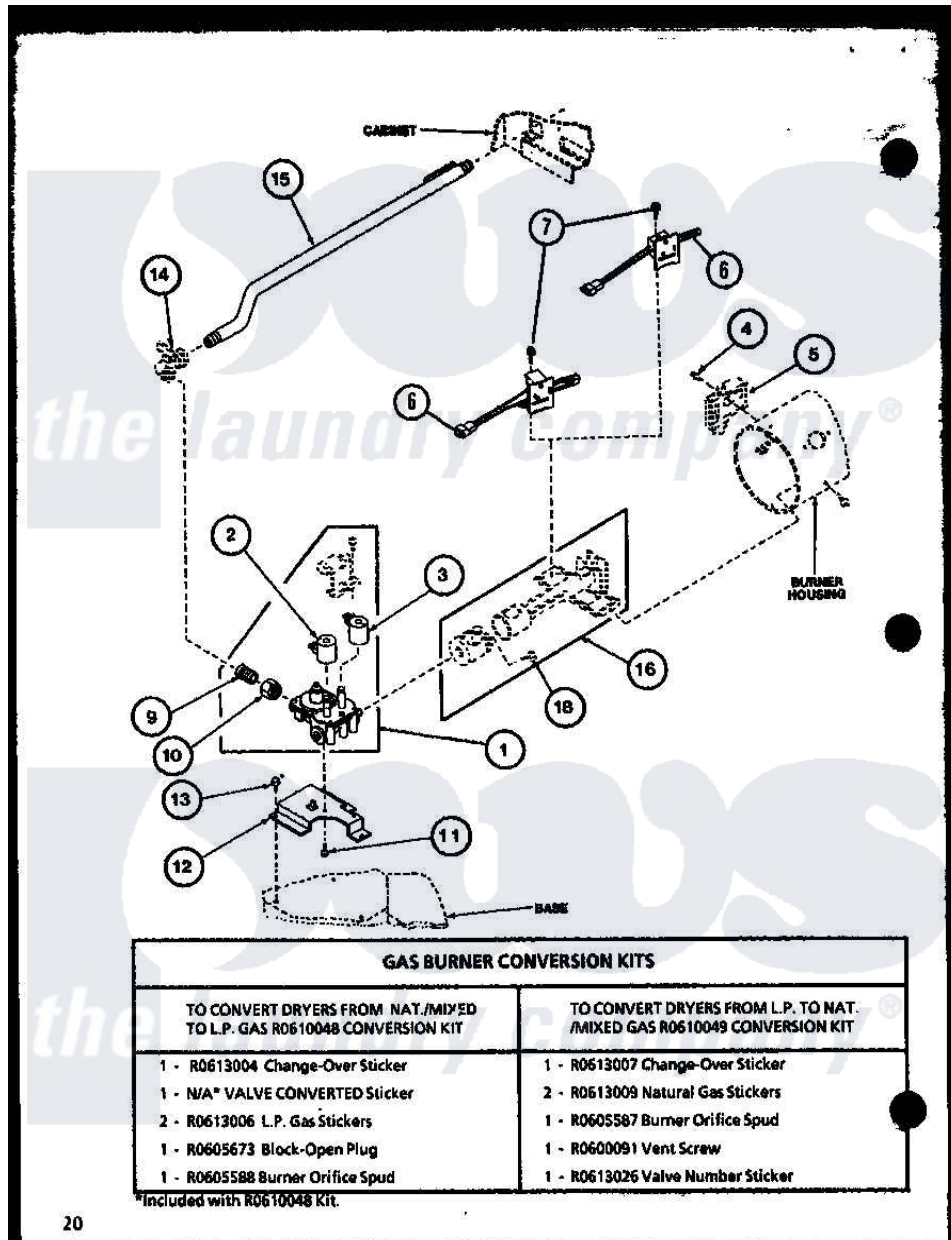

Amana LG3812L (BOM: P1122702W L) 03 - GAS BURNER CONVERSION KITS

20

Amana Residential Amana LG3812L (BOM: P1122702W L) Dryer Parts Parts Diagram 03 - GAS BURNER CONVERSION KITS

Click on the part number to view part

Item	Original Part Number	Replaced By	Status	Part Description
1	R0606002	58804		Assembly, Valve-Gas-Single-
2	R0610003	306106		Coil, Holding And Booster--W
3	R0610050	694540		Coil, 60 Hz
4	R0600033	489464		Screw
5	R0611503	338906		Radiant, Sensor
6	R0610065	37001308		Ignitor
7	R0600047		Not Available	SCREW
9	R0606526		Not Available	NIPPLE
10	R0601034	40016301		Nut, Lock
11	R0600045	3370225		Screw
12	R0605694	500821		Bracket, Mounting-Gas
13	R0600014	27001200		Screw
14	R0606004	510205		Valve-Elbo
15	R0610051	58911		Assembly, Lead-In Pipe
16	R0610023	37001304		Burner Ign