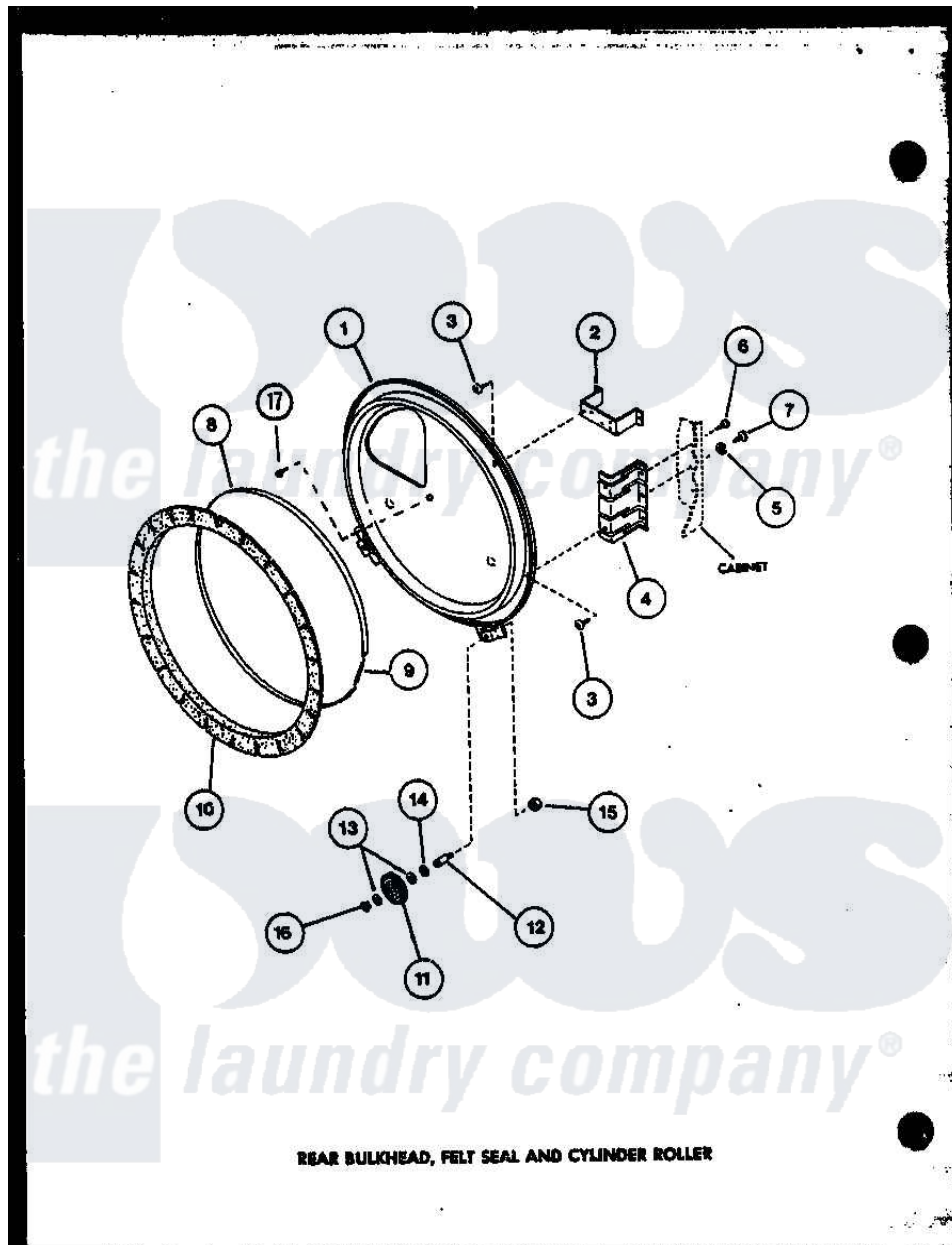

Amana LG3812L (BOM: P1122702W L) 09 - REAR BULKHEAD

REAR BULKHEAD, FELT SEAL AND CYLINDER ROLLER

Amana Residential Amana LG3812L (BOM: P1122702W L) Dryer Parts Parts Diagram 09 - REAR BULKHEAD
 Click on the part number to view part

| Item | Original Part Number | Replaced By | Status | Part Description |
|------|----------------------|------------------------|---------------|-------------------------|
| 1 | R0603177 | | Not Available | BULKHEAD, WHITE |
| 2 | R0605709 | 60823P | | Bracket, Terminal Block |
| 3 | R0600055 | 20530 | | Screw, 10-24 x 3/8 Hex |
| 4 | R0605557 | | Not Available | BRACKET |
| 5 | R0600527 | | Not Available | WASHER |
| 6 | R0600041 | | Not Available | SCREW |
| 7 | R0600042 | | Not Available | SET SCREW |
| 8 | R0605555 | | Not Available | STRAP, SEAL |
| 9 | R0605554 | 52310 | | Spring |
| 10 | R0604508 | 56088 | | Assembly, Seal |
| 11 | R0605559 | 62649P | | Roller- CY |
| 12 | R0605560 | 56461 | | Shaft |
| 13 | R0604009 | | Not Available | TIMER |
| 14 | R0600559 | | Not Available | WASHER, THRUST |
| 15 | R0601009 | 358160 | | Nut |
| 16 | R0601527 | 23748 | | Ring, Retaining |