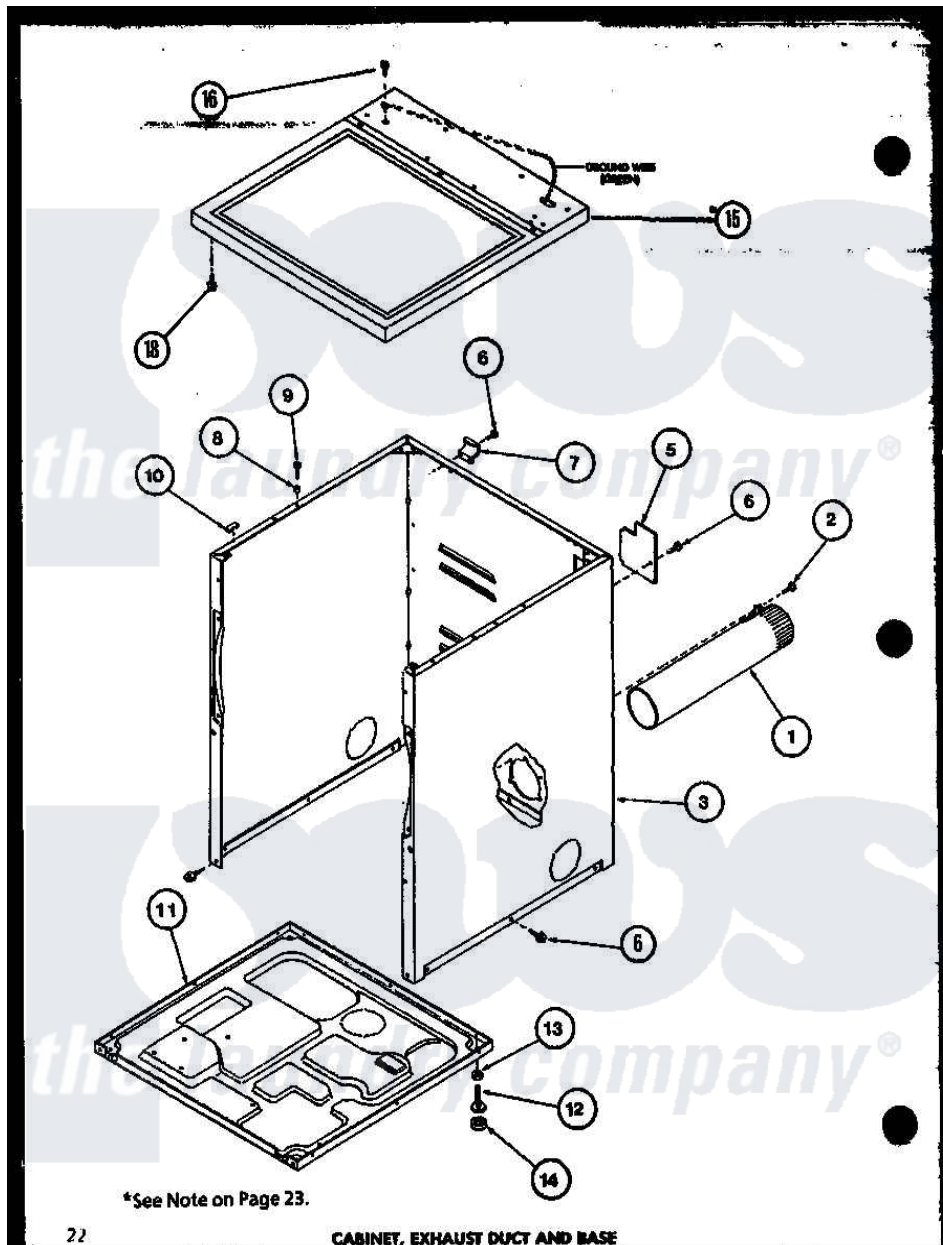

Amana LG3812W (BOM: P1122701W W) 01 - CABINET

Amana Residential Amana LG3812W (BOM: P1122701W W) Dryer Parts Parts Diagram 01 - CABINET  
 Click on the part number to view part

Item	Original Part Number	Replaced By	Status	Part Description
1	R0603041		Not Available	DUCT, EXHAUST
2	R0600052		Not Available	SCREW, HEX HEAD
3	R0603118		Not Available	CABINET W
"	R0603068		Not Available	xxxASSY, DRYER CABINET
5	R0603182	<a href="#">60821</a>		Access Cover
6	R0600017		Not Available	SCREW
7	R0605711		Not Available	HINGE
8	R0603524	<a href="#">505187</a>		Locator, Panel
9	R0600102	<a href="#">Y014874</a>		Screw, Idler Arm And Sleeve
10	R0606519	<a href="#">Y56128</a>		Pad, Bumper
11	R0603183	<a href="#">60811</a>		Assembly, Base-Complete
12	R0600051	<a href="#">Y305086</a>		Adjustable Leg And Nut
13	R0601021	<a href="#">62739</a>		Nut, Lock
14	R0606525	<a href="#">Y314137</a>		Foot, Rubber
15	R0603230		Not Available	TOP, CABINET L
"	R0603229		Not Available	TOP, CABINET W