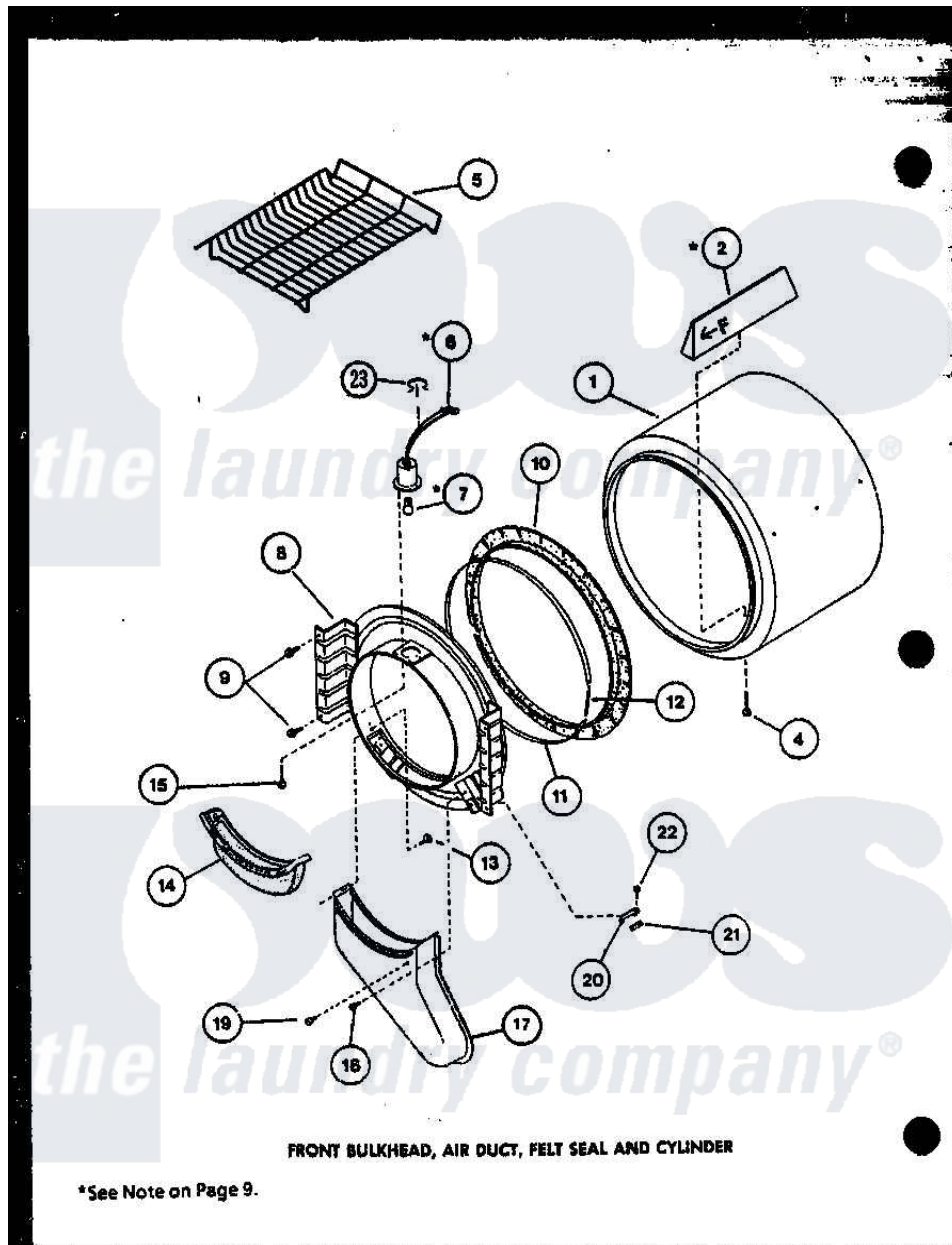

Amana LG3812W (BOM: P1122701W W) 02 - FRONT BULKHEAD

Amana Residential Amana LG3812W (BOM: P1122701W W) Dryer Parts Parts Diagram 02 - FRONT BULKHEAD
 Click on the part number to view part

Item	Original Part Number	Replaced By	Status	Part Description
1	R0603176		Not Available	CYLINDER
2	R0605707		Not Available	BAFFLE CYLINDER SHORT
"	R0605706		Not Available	BAFFLE, CYLINDER LONG
4	R0600038		Not Available	SCREW
5	R0603572		Not Available	RACK, DRYING
6	R0605086		Not Available	RECEPTACLE, BULB
7	R0605087	67001316		Bulb, Light
8	R0603227		Not Available	BULKHEAD FRONT W
9	R0600017		Not Available	SCREW
10	R0604508	56088		Assembly, Seal
11	R0605555		Not Available	STRAP, SEAL
12	R0605554	52310		Spring
13	R0600052		Not Available	SCREW, HEX HEAD
14	R0603594	61376P		Filter, Lint-White W/Inst.
15	R0600093	31260		Screw, No.8 X 3/8 Ind H
17	R0603595		Not Available	AIR DUCT

18	R0600039	489464	Screw
19	R0606523		Not Available BUMPER
20	R0605708	61448	Glide, Cylinder-Rulon F
21	R0604521	58049	Pad, Thin
22	R0600004	W10116760	Screw
23	R0601522	51291	Clip, Wire