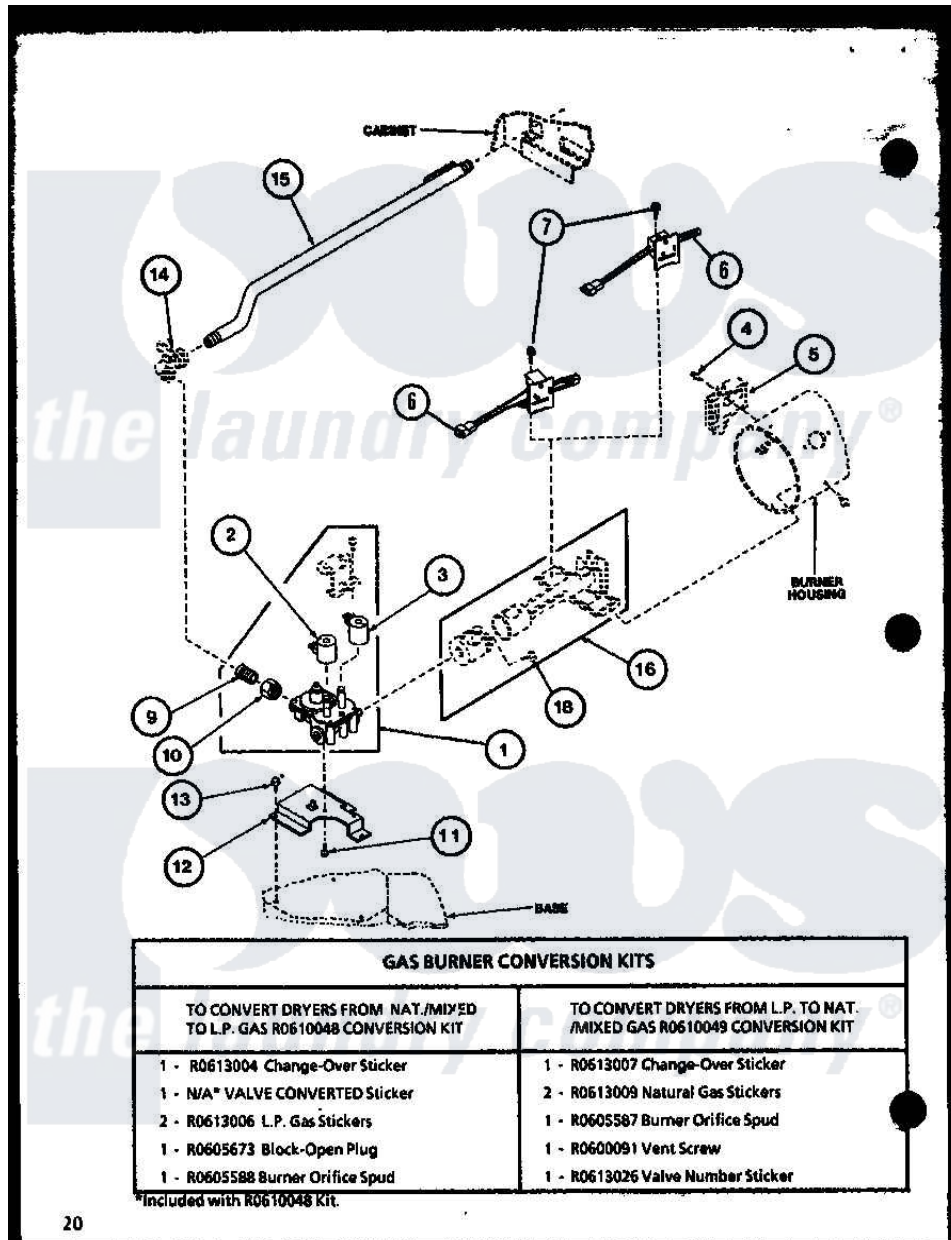

Amana LG3812W (BOM: P1122701W W) 03 - GAS BURNER CONVERSION KITS

20

Amana Residential Amana LG3812W (BOM: P1122701W W) Dryer Parts Parts Diagram 03 - GAS BURNER CONVERSION KITS

Click on the part number to view part

Item	Original Part Number	Replaced By	Status	Part Description
1	R0606002	<a href="#">58804</a>		Assembly, Valve-Gas-Single-
2	R0610003	<a href="#">306106</a>		Coil, Holding And Booster--W
3	R0610050	<a href="#">694540</a>		Coil, 60 Hz
4	R0600033	<a href="#">489464</a>		Screw
5	R0611503	<a href="#">338906</a>		Radiant, Sensor
6	R0610065	<a href="#">37001308</a>		Ignitor
7	R0600047		Not Available	SCREW
9	R0606526		Not Available	NIPPLE
10	R0601034	<a href="#">40016301</a>		Nut, Lock
11	R0600045	<a href="#">3370225</a>		Screw
12	R0605694	<a href="#">500821</a>		Bracket, Mounting-Gas
13	R0600014	<a href="#">27001200</a>		Screw
14	R0606004	<a href="#">510205</a>		Valve-Elbo
15	R0610051	<a href="#">58911</a>		Assembly, Lead-In Pipe
16	R0610023	<a href="#">37001304</a>		Burner Ign