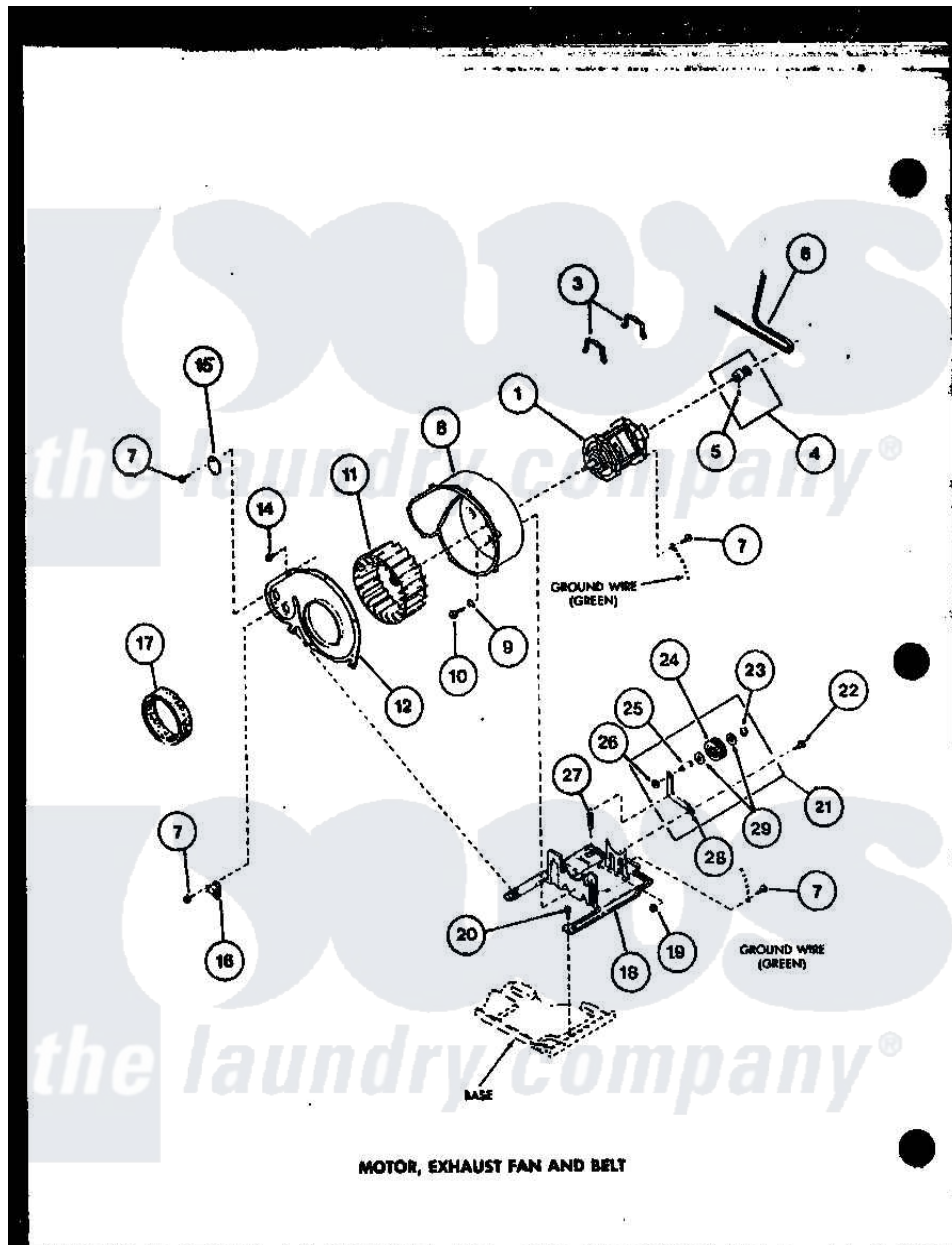

Amana LG3812W (BOM: P1122701W W) 06 - MOTOR

Amana Residential Amana LG3812W (BOM: P1122701W W) Dryer Parts Parts Diagram 06 - MOTOR
 Click on the part number to view part

Item	Original Part Number	Replaced By	Status	Part Description
1	R0607005	915P3		Motor-Drve
3	R0601526	660658		Clamp, Motor Mounting 343481 685441
4	R0610059		Not Available	KIT,PULLEY & SETSCREW
5	R0600042		Not Available	SET SCREW
6	R0606549	40111201		Belt, Cylinder
7	R0600033	489464		Screw
8	R0603034	56020		Housing, Blower
9	R0600560	M0270504		Washer
10	R0600014	27001200		Screw
11	R0603532	510139P		Assembly Blower Fan Package
12	R0603178		Not Available	COVER, EXHAUST FAN
14	R0600004	W10116760		Screw
15	R0605691		Not Available	COVER PLATE
16	R0611008	59500		Assembly, Thermistor
17	R0604509		Not Available	FELT SEAL

18	R0605710	503613		Mount, Motor
19	R0601011	27001225		Nut, Jam Mid Lock 1/4-20
20	R0600017		Not Available	SCREW
21	R0610019	56170P		Assembly- Idle
22	R0600043		Not Available	SCREW
23	R0601527	23748		Ring, Retaining
24	R0609504	Y54414		Assembly, Wheel And Bearing
25	R0605560	56461		Shaft
26	R0601009	358160		Nut
27	R0605563	56076		Spring, Idler
28	R0605561		Not Available	LEVER, IDLER
29	R0600526	52549		Washer, 501 ID X3/4 Odx