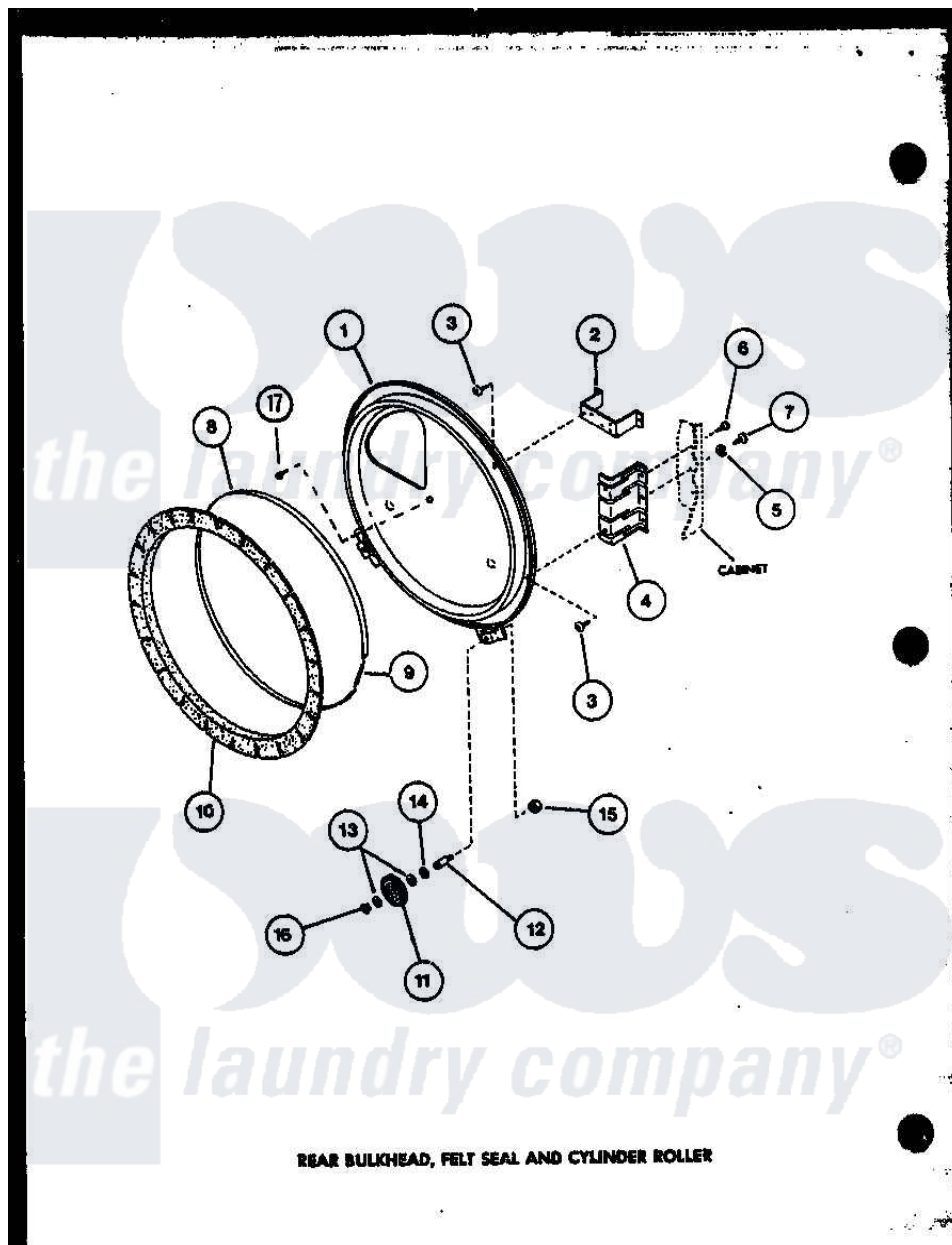

Amana LG3812W (BOM: P1122701W W) 09 - REAR BULKHEAD

REAR BULKHEAD, FELT SEAL AND CYLINDER ROLLER

Amana Residential Amana LG3812W (BOM: P1122701W W) Dryer Parts Parts Diagram 09 - REAR BULKHEAD

Click on the part number to view part

Item	Original Part Number	Replaced By	Status	Part Description
1	R0603177		Not Available	BULKHEAD, WHITE
2	R0605709	60823P		Bracket, Terminal Block
3	R0600055	20530		Screw, 10-24 x 3/8 Hex
4	R0605557		Not Available	BRACKET
5	R0600527		Not Available	WASHER
6	R0600041		Not Available	SCREW
7	R0600042		Not Available	SET SCREW
8	R0605555		Not Available	STRAP, SEAL
9	R0605554	52310		Spring
10	R0604508	56088		Assembly, Seal
11	R0605559	62649P		Roller- CY
12	R0605560	56461		Shaft
13	R0604009		Not Available	TIMER
14	R0600559		Not Available	WASHER, THRUST
15	R0601009	358160		Nut
16	R0601527	23748		Ring, Retaining