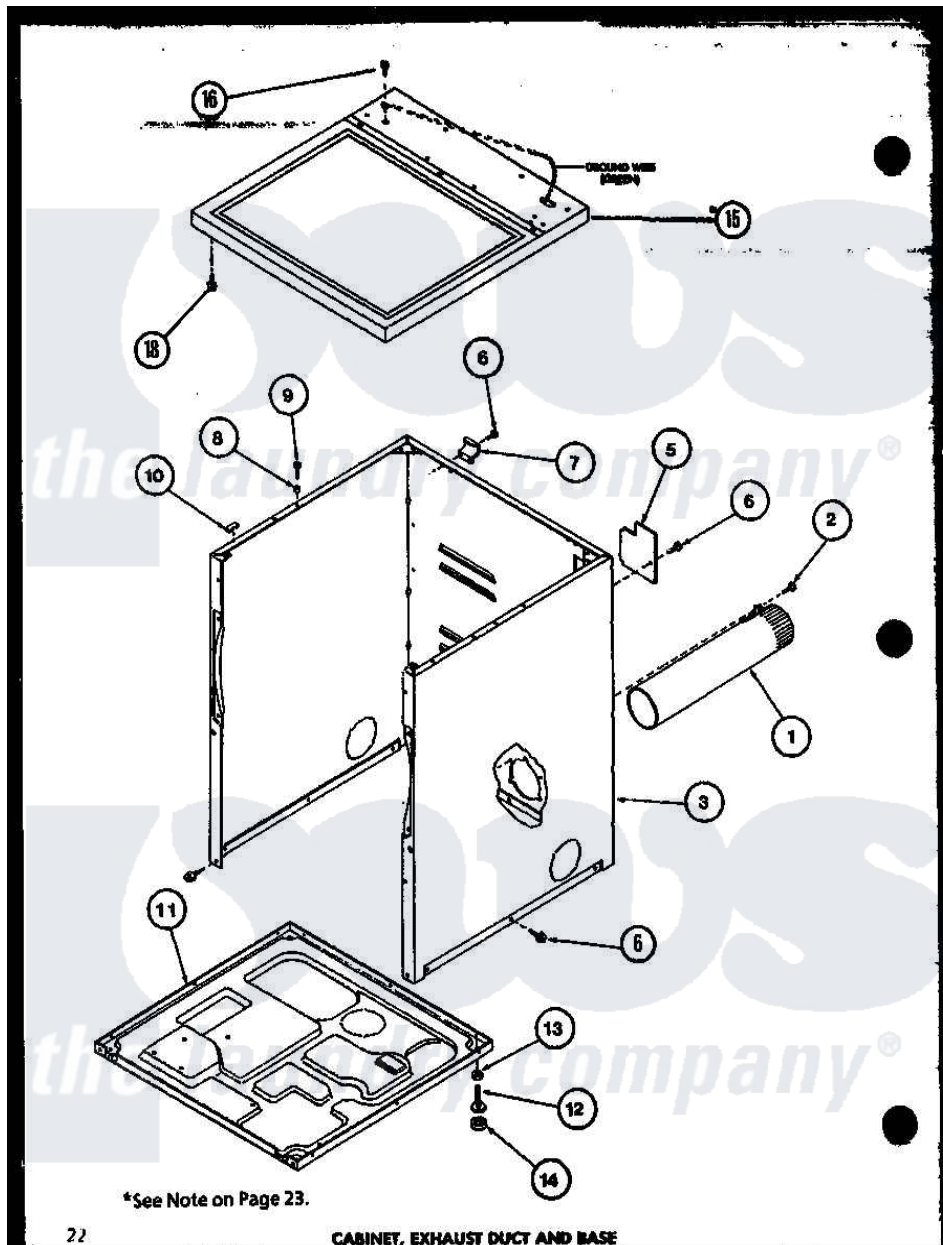

Amana LG3912L (BOM: P1122704W L) 01 - CABINET

Amana Residential Amana LG3912L (BOM: P1122704W L) Dryer Parts Parts Diagram 01 - CABINET  
 Click on the part number to view part

Item	Original Part Number	Replaced By	Status	Part Description
1	R0603041		Not Available	DUCT, EXHAUST
2	R0600052		Not Available	SCREW, HEX HEAD
3	R0603118		Not Available	CABINET W
"	R0603068		Not Available	xxxASSY, DRYER CABINET
5	R0603182	<a href="#">60821</a>		Access Cover
6	R0600017		Not Available	SCREW
7	R0605711		Not Available	HINGE
8	R0603524	<a href="#">505187</a>		Locator, Panel
9	R0600102	<a href="#">Y014874</a>		Screw, Idler Arm And Sleeve
10	R0606519	<a href="#">Y56128</a>		Pad, Bumper
11	R0603183	<a href="#">60811</a>		Assembly, Base-Complete
12	R0600051	<a href="#">Y305086</a>		Adjustable Leg And Nut
13	R0601021	<a href="#">62739</a>		Nut, Lock
14	R0606525	<a href="#">Y314137</a>		Foot, Rubber
15	R0603230		Not Available	TOP, CABINET L
"	R0603229		Not Available	TOP, CABINET W