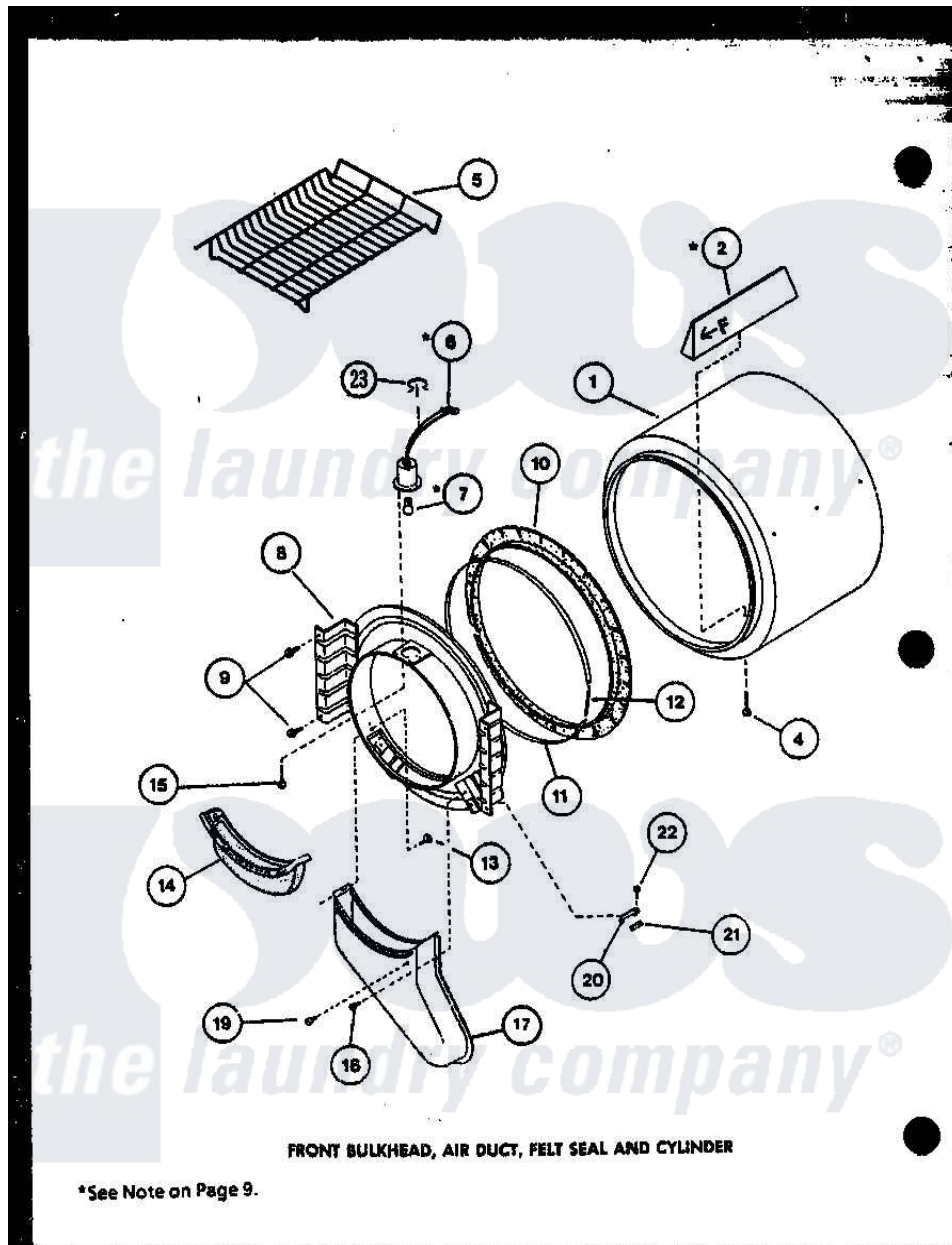

Amana LG3912L (BOM: P1122704W L) 02 - FRONT BULKHEAD

Amana Residential Amana LG3912L (BOM: P1122704W L) Dryer Parts Parts Diagram 02 - FRONT BULKHEAD
 Click on the part number to view part

Item	Original Part Number	Replaced By	Status	Part Description
1	R0603176		Not Available	CYLINDER
2	R0605707		Not Available	BAFFLE CYLINDER SHORT
"	R0605706		Not Available	BAFFLE, CYLINDER LONG
4	R0600038		Not Available	SCREW
5	R0603572		Not Available	RACK, DRYING
6	R0605086		Not Available	RECEPTACLE, BULB
7	R0605087	67001316		Bulb, Light
8	R0603227		Not Available	BULKHEAD FRONT W
9	R0600017		Not Available	SCREW
10	R0604508	56088		Assembly, Seal
11	R0605555		Not Available	STRAP, SEAL
12	R0605554	52310		Spring
13	R0600052		Not Available	SCREW, HEX HEAD
14	R0603594	61376P		Filter, Lint-White W/Inst.
15	R0600093	31260		Screw, No.8 X 3/8 Ind H
17	R0603595		Not Available	AIR DUCT

18	R0600039	489464	Screw
19	R0606523		Not Available BUMPER
20	R0605708	61448	Glide, Cylinder-Rulon F
21	R0604521	58049	Pad, Thin
22	R0600004	W10116760	Screw
23	R0601522	51291	Clip, Wire