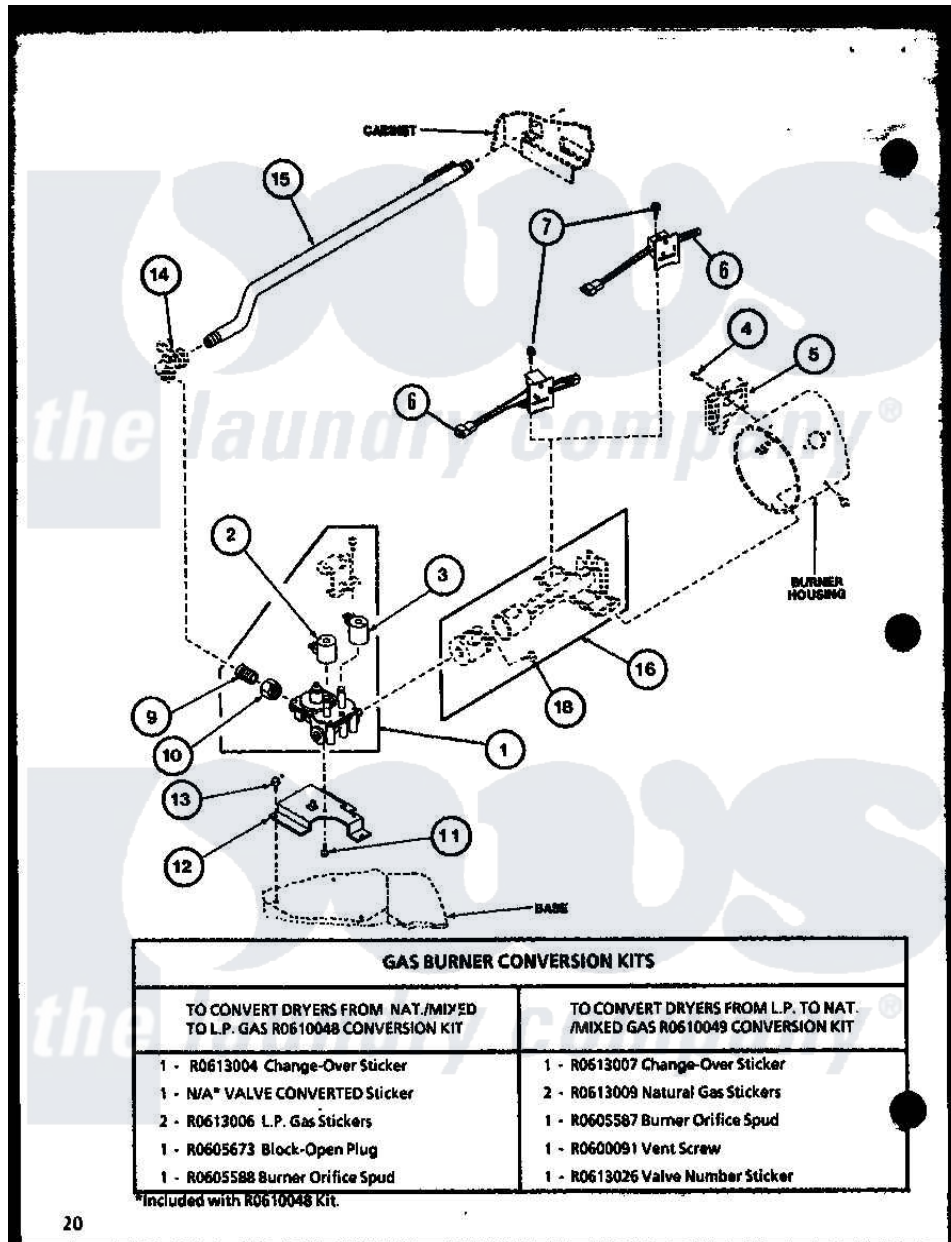

Amana LG3912L (BOM: P1122704W L) 03 - GAS BURNER CONVERSION KITS

20

Amana Residential Amana LG3912L (BOM: P1122704W L) Dryer Parts Parts Diagram 03 - GAS BURNER CONVERSION KITS

Click on the part number to view part

Item	Original Part Number	Replaced By	Status	Part Description
1	R0606002	<a href="#">58804</a>		Assembly, Valve-Gas-Single-
2	R0610003	<a href="#">306106</a>		Coil, Holding And Booster--W
3	R0610050	<a href="#">694540</a>		Coil, 60 Hz
4	R0600033	<a href="#">489464</a>		Screw
5	R0611503	<a href="#">338906</a>		Radiant, Sensor
6	R0610065	<a href="#">37001308</a>		Ignitor
7	R0600047		Not Available	SCREW
9	R0606526		Not Available	NIPPLE
10	R0601034	<a href="#">40016301</a>		Nut, Lock
11	R0600045	<a href="#">3370225</a>		Screw
12	R0605694	<a href="#">500821</a>		Bracket, Mounting-Gas
13	R0600014	<a href="#">27001200</a>		Screw
14	R0606004	<a href="#">510205</a>		Valve-Elbo
15	R0610051	<a href="#">58911</a>		Assembly, Lead-In Pipe
16	R0610023	<a href="#">37001304</a>		Burner Ign