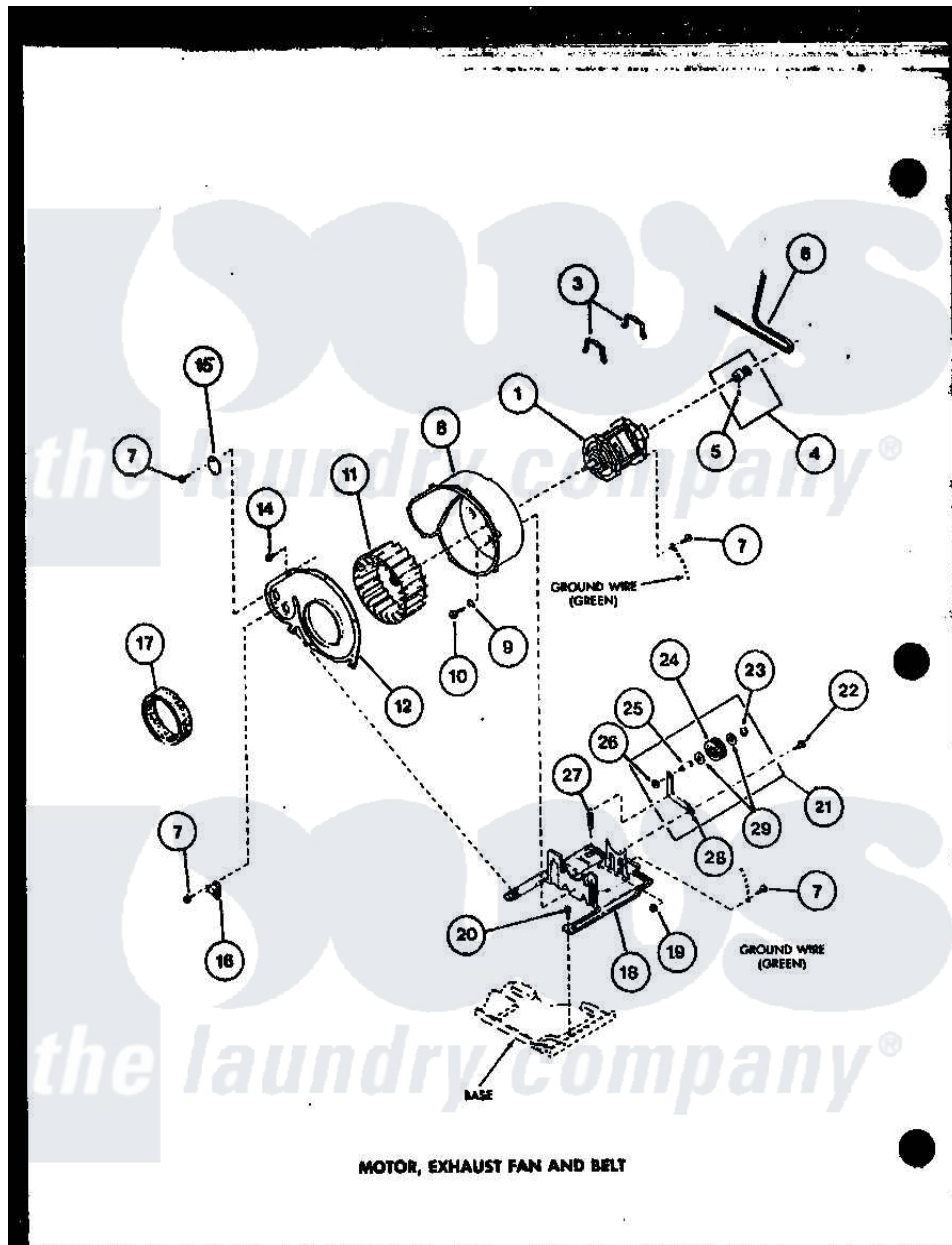

Amana LG3912L (BOM: P1122704W L) 06 - MOTOR

Amana Residential Amana LG3912L (BOM: P1122704W L) Dryer Parts Parts Diagram 06 - MOTOR
 Click on the part number to view part

Item	Original Part Number	Replaced By	Status	Part Description
1	R0607005	915P3		Motor-Drve
3	R0601526	660658		Clamp, Motor Mounting 343481 685441
4	R0610059		Not Available	KIT,PULLEY & SETSCREW
5	R0600042		Not Available	SET SCREW
6	R0606549	40111201		Belt, Cylinder
7	R0600033	489464		Screw
8	R0603034	56020		Housing, Blower
9	R0600560	M0270504		Washer
10	R0600014	27001200		Screw
11	R0603532	510139P		Assembly Blower Fan Package
12	R0603178		Not Available	COVER, EXHAUST FAN
14	R0600004	W10116760		Screw
15	R0605691		Not Available	COVER PLATE
16	R0611008	59500		Assembly, Thermistor
17	R0604509		Not Available	FELT SEAL

18	R0605710	503613		Mount, Motor
19	R0601011	27001225		Nut, Jam Mid Lock 1/4-20
20	R0600017		Not Available	SCREW
21	R0610019	56170P		Assembly- Idle
22	R0600043		Not Available	SCREW
23	R0601527	23748		Ring, Retaining
24	R0609504	Y54414		Assembly, Wheel And Bearing
25	R0605560	56461		Shaft
26	R0601009	358160		Nut
27	R0605563	56076		Spring, Idler
28	R0605561		Not Available	LEVER, IDLER
29	R0600526	52549		Washer, 501 ID X3/4 Odx