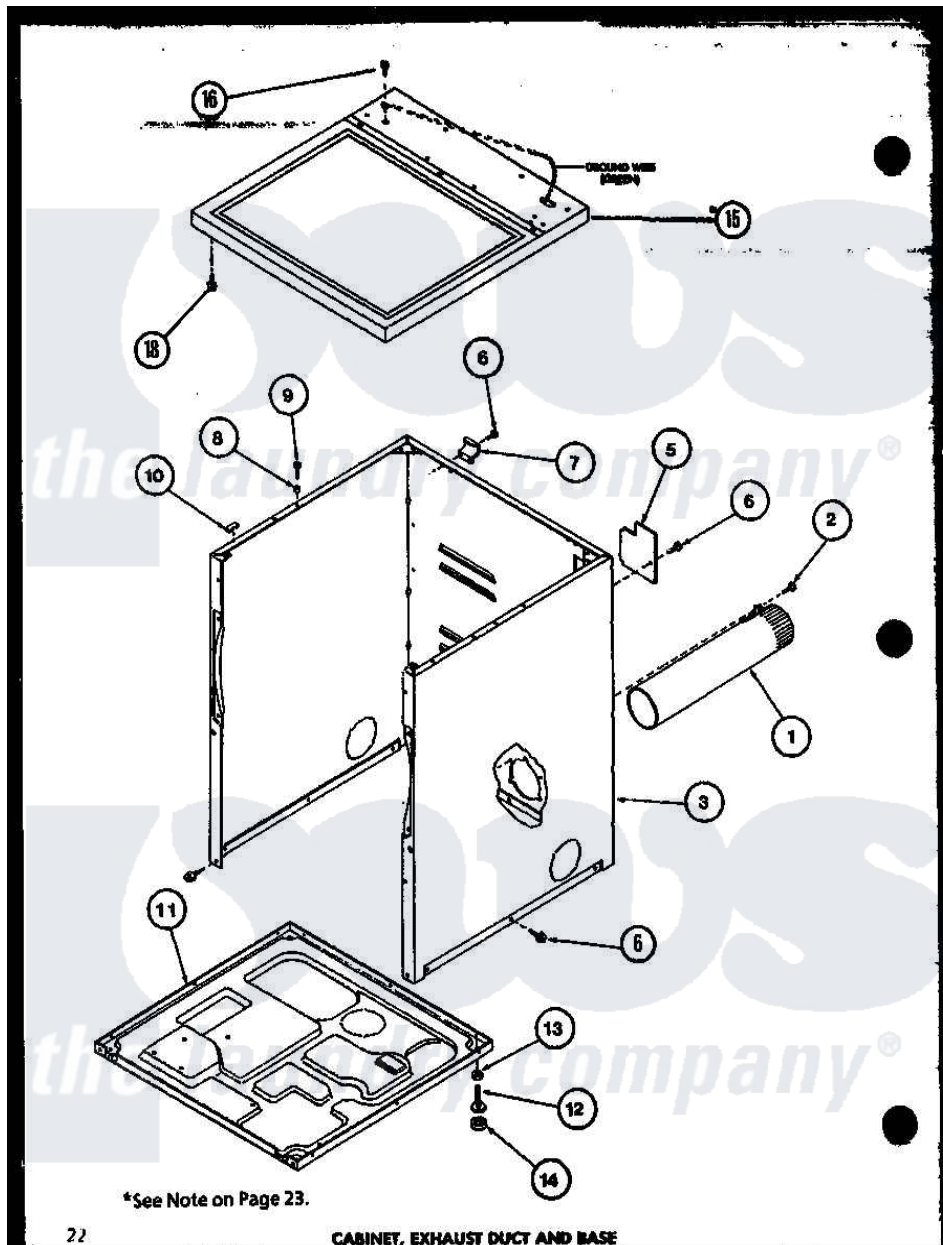

Amana LG3912W (BOM: P1122703W W) 01 - CABINET

Amana Residential Amana LG3912W (BOM: P1122703W W) Dryer Parts Parts Diagram 01 - CABINET
 Click on the part number to view part

Item	Original Part Number	Replaced By	Status	Part Description
1	R0603041		Not Available	DUCT, EXHAUST
2	R0600052		Not Available	SCREW, HEX HEAD
3	R0603118		Not Available	CABINET W
"	R0603068		Not Available	xxxASSY, DRYER CABINET
5	R0603182	60821		Access Cover
6	R0600017		Not Available	SCREW
7	R0605711		Not Available	HINGE
8	R0603524	505187		Locator, Panel
9	R0600102	Y014874		Screw, Idler Arm And Sleeve
10	R0606519	Y56128		Pad, Bumper
11	R0603183	60811		Assembly, Base-Complete
12	R0600051	Y305086		Adjustable Leg And Nut
13	R0601021	62739		Nut, Lock
14	R0606525	Y314137		Foot, Rubber
15	R0603230		Not Available	TOP, CABINET L
"	R0603229		Not Available	TOP, CABINET W