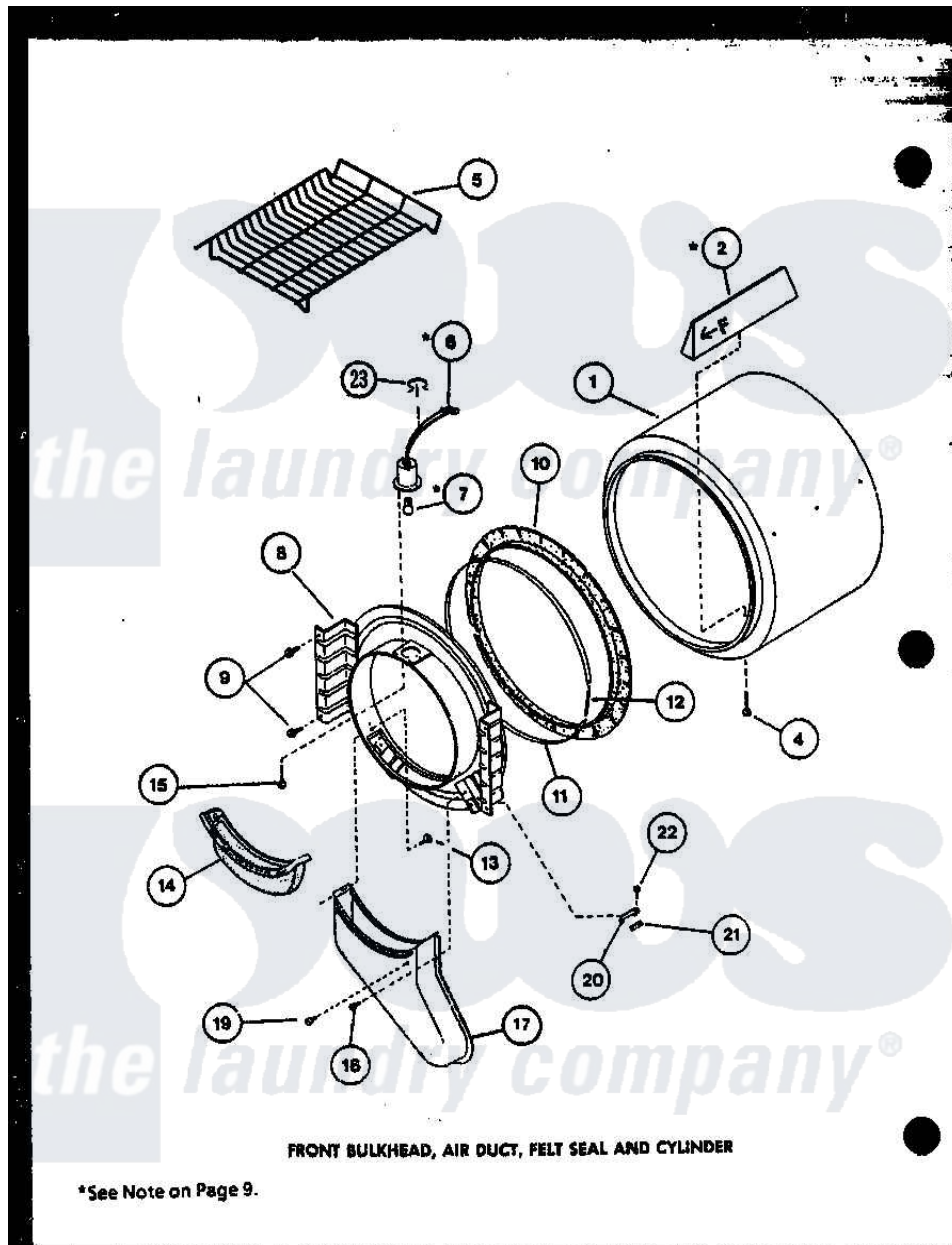

Amana LG3912W (BOM: P1122703W W) 02 - FRONT BULKHEAD

Amana Residential Amana LG3912W (BOM: P1122703W W) Dryer Parts Parts Diagram 02 - FRONT BULKHEAD
 Click on the part number to view part

Item	Original Part Number	Replaced By	Status	Part Description
1	R0603176		Not Available	CYLINDER
2	R0605707		Not Available	BAFFLE CYLINDER SHORT
"	R0605706		Not Available	BAFFLE, CYLINDER LONG
4	R0600038		Not Available	SCREW
5	R0603572		Not Available	RACK, DRYING
6	R0605086		Not Available	RECEPTACLE, BULB
7	R0605087	67001316		Bulb, Light
8	R0603227		Not Available	BULKHEAD FRONT W
9	R0600017		Not Available	SCREW
10	R0604508	56088		Assembly, Seal
11	R0605555		Not Available	STRAP, SEAL
12	R0605554	52310		Spring
13	R0600052		Not Available	SCREW, HEX HEAD
14	R0603594	61376P		Filter, Lint-White W/Inst.
15	R0600093	31260		Screw, No.8 X 3/8 Ind H
17	R0603595		Not Available	AIR DUCT

18	R0600039	489464	Screw
19	R0606523		Not Available BUMPER
20	R0605708	61448	Glide, Cylinder-Rulon F
21	R0604521	58049	Pad, Thin
22	R0600004	W10116760	Screw
23	R0601522	51291	Clip, Wire