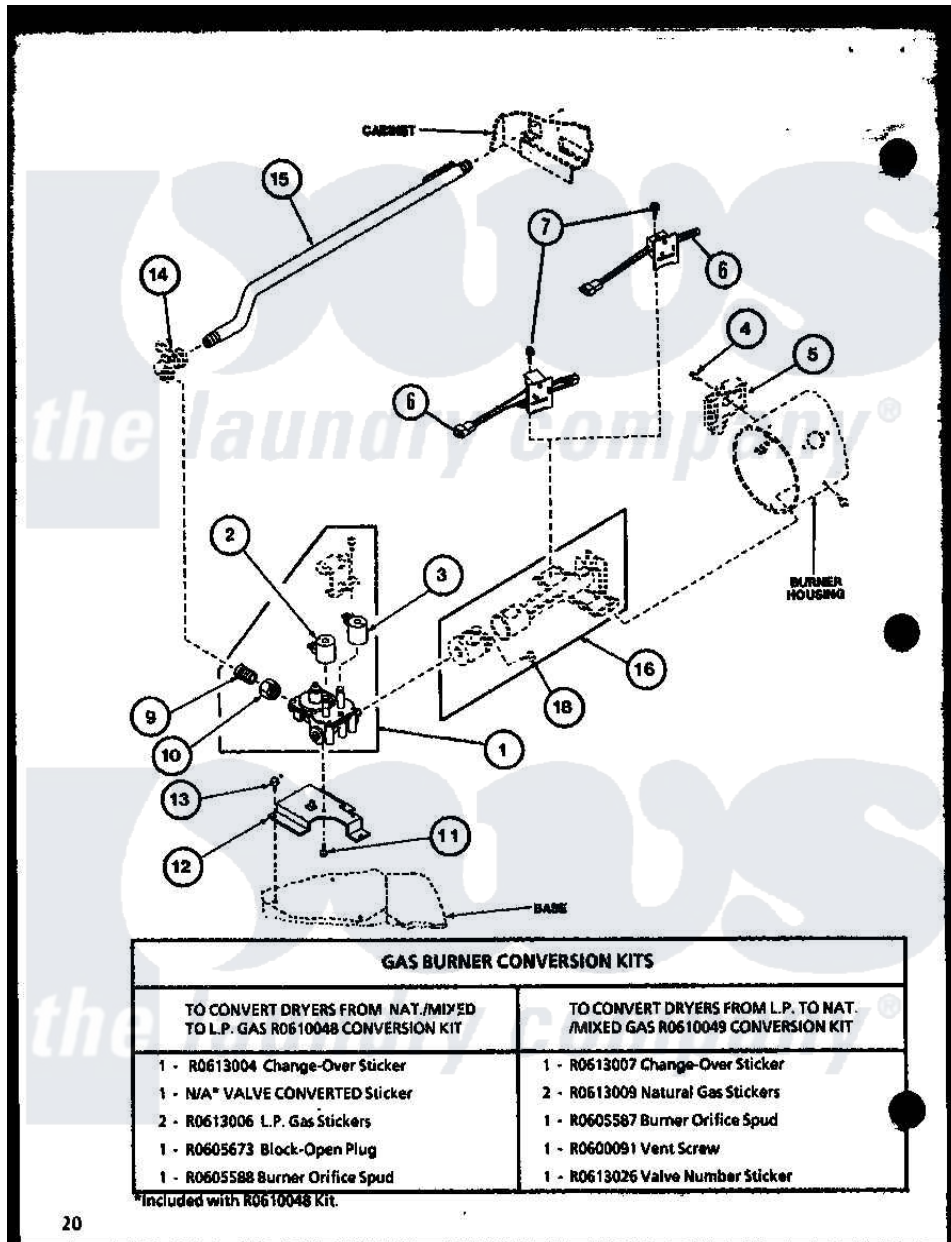

Amana LG3912W (BOM: P1122703W W) 03 - GAS BURNER CONVERSION KITS

20

Amana Residential Amana LG3912W (BOM: P1122703W W) Dryer Parts Parts Diagram 03 - GAS BURNER CONVERSION KITS

Click on the part number to view part

Item	Original Part Number	Replaced By	Status	Part Description
1	R0606002	58804		Assembly, Valve-Gas-Single-
2	R0610003	306106		Coil, Holding And Booster--W
3	R0610050	694540		Coil, 60 Hz
4	R0600033	489464		Screw
5	R0611503	338906		Radiant, Sensor
6	R0610065	37001308		Ignitor
7	R0600047		Not Available	SCREW
9	R0606526		Not Available	NIPPLE
10	R0601034	40016301		Nut, Lock
11	R0600045	3370225		Screw
12	R0605694	500821		Bracket, Mounting-Gas
13	R0600014	27001200		Screw
14	R0606004	510205		Valve-Elbo
15	R0610051	58911		Assembly, Lead-In Pipe
16	R0610023	37001304		Burner Ign