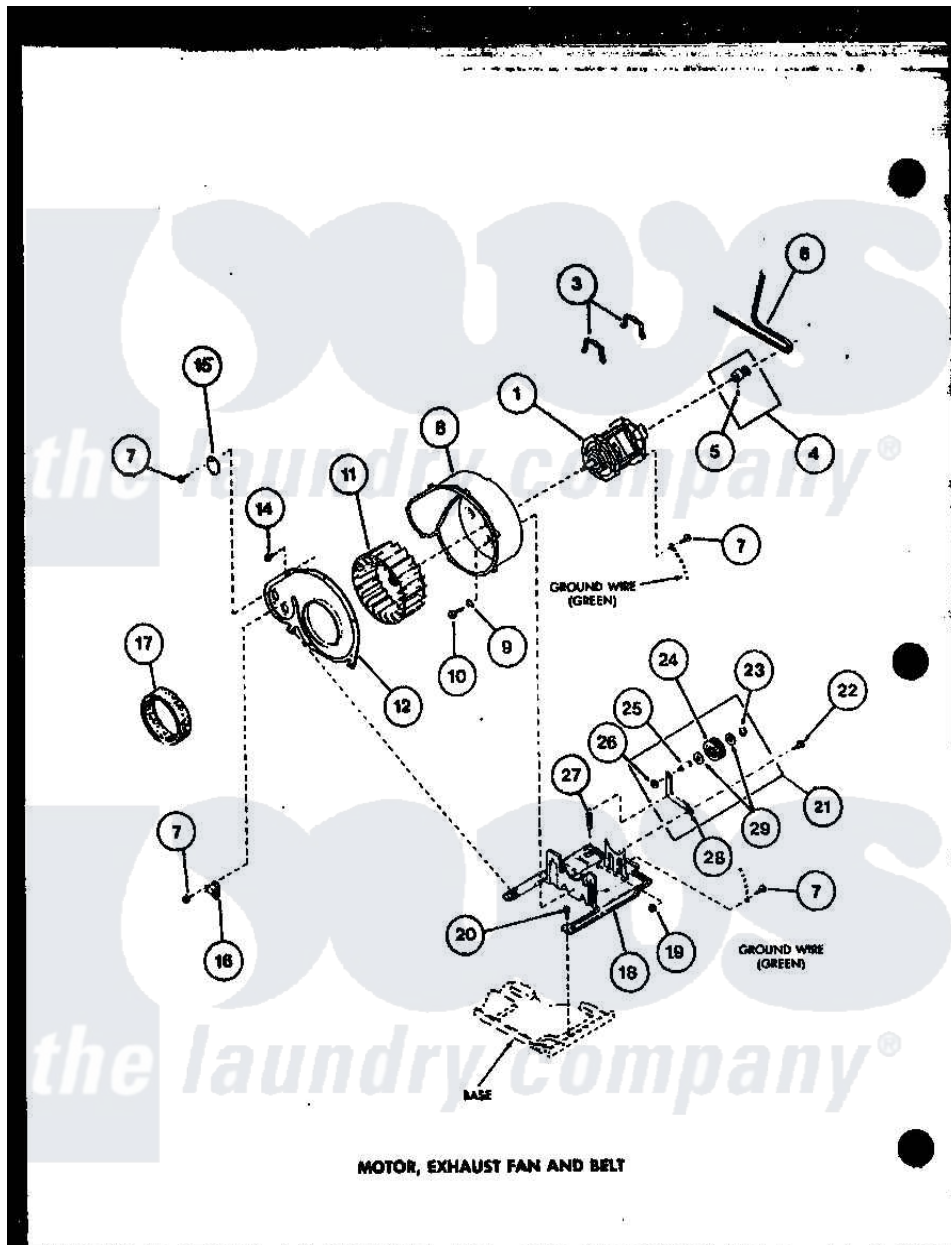

Amana LG3912W (BOM: P1122703W W) 06 - MOTOR

Amana Residential Amana LG3912W (BOM: P1122703W W) Dryer Parts Parts Diagram 06 - MOTOR
 Click on the part number to view part

Item	Original Part Number	Replaced By	Status	Part Description
1	R0607005	915P3		Motor-Drve
3	R0601526	660658		Clamp, Motor Mounting 343481 685441
4	R0610059		Not Available	KIT,PULLEY & SETSCREW
5	R0600042		Not Available	SET SCREW
6	R0606549	40111201		Belt, Cylinder
7	R0600033	489464		Screw
8	R0603034	56020		Housing, Blower
9	R0600560	M0270504		Washer
10	R0600014	27001200		Screw
11	R0603532	510139P		Assembly Blower Fan Package
12	R0603178		Not Available	COVER, EXHAUST FAN
14	R0600004	W10116760		Screw
15	R0605691		Not Available	COVER PLATE
16	R0611008	59500		Assembly, Thermistor
17	R0604509		Not Available	FELT SEAL

18	R0605710	503613		Mount, Motor
19	R0601011	27001225		Nut, Jam Mid Lock 1/4-20
20	R0600017		Not Available	SCREW
21	R0610019	56170P		Assembly- Idle
22	R0600043		Not Available	SCREW
23	R0601527	23748		Ring, Retaining
24	R0609504	Y54414		Assembly, Wheel And Bearing
25	R0605560	56461		Shaft
26	R0601009	358160		Nut
27	R0605563	56076		Spring, Idler
28	R0605561		Not Available	LEVER, IDLER
29	R0600526	52549		Washer, 501 ID X3/4 Odx