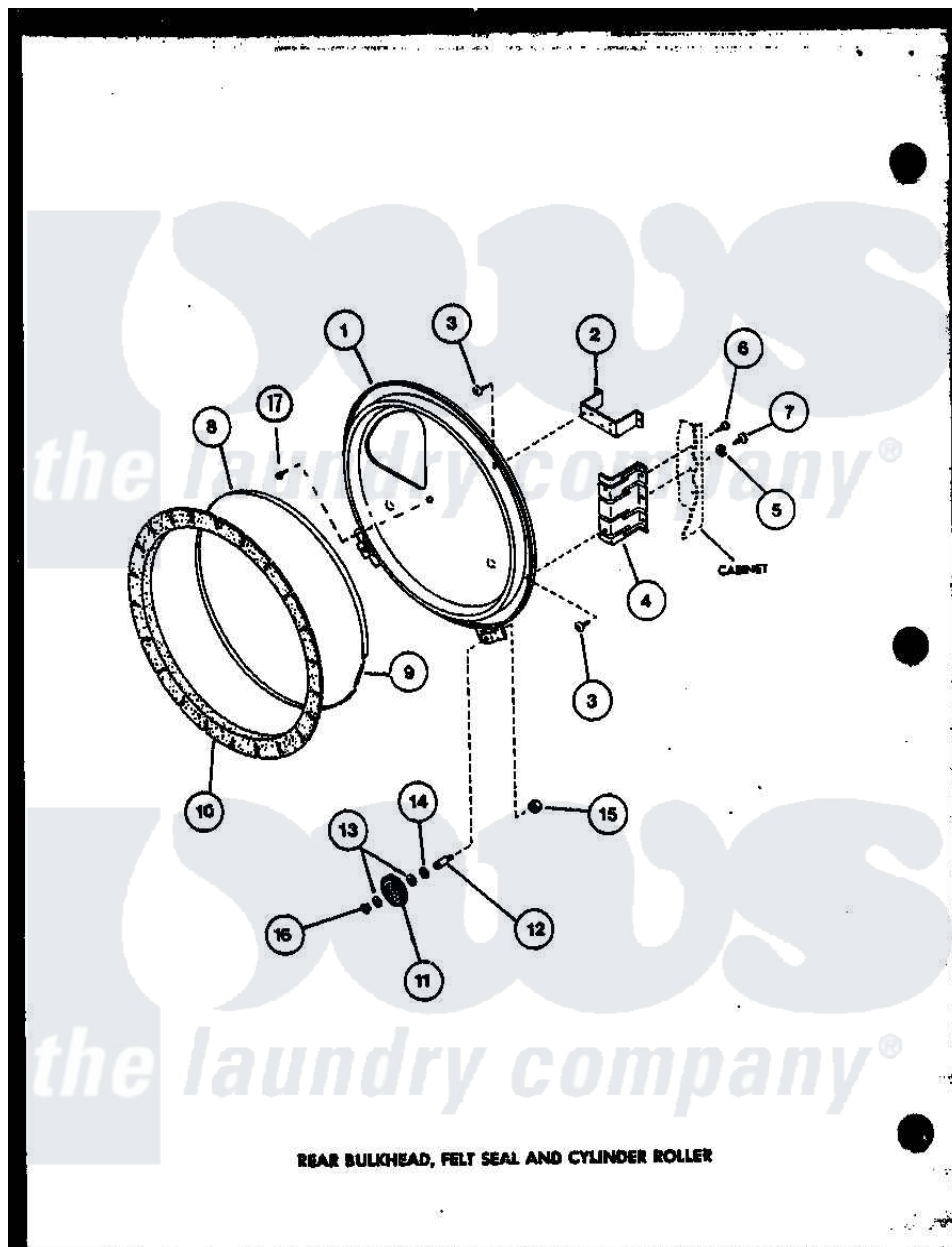

Amana LG3912W (BOM: P1122703W W) 09 - REAR BULKHEAD

REAR BULKHEAD, FELT SEAL AND CYLINDER ROLLER

Amana Residential Amana LG3912W (BOM: P1122703W W) Dryer Parts Parts Diagram 09 - REAR BULKHEAD

Click on the part number to view part

Item	Original Part Number	Replaced By	Status	Part Description
1	R0603177		Not Available	BULKHEAD, WHITE
2	R0605709	60823P		Bracket, Terminal Block
3	R0600055	20530		Screw, 10-24 x 3/8 Hex
4	R0605557		Not Available	BRACKET
5	R0600527		Not Available	WASHER
6	R0600041		Not Available	SCREW
7	R0600042		Not Available	SET SCREW
8	R0605555		Not Available	STRAP, SEAL
9	R0605554	52310		Spring
10	R0604508	56088		Assembly, Seal
11	R0605559	62649P		Roller- CY
12	R0605560	56461		Shaft
13	R0604009		Not Available	TIMER
14	R0600559		Not Available	WASHER, THRUST
15	R0601009	358160		Nut
16	R0601527	23748		Ring, Retaining