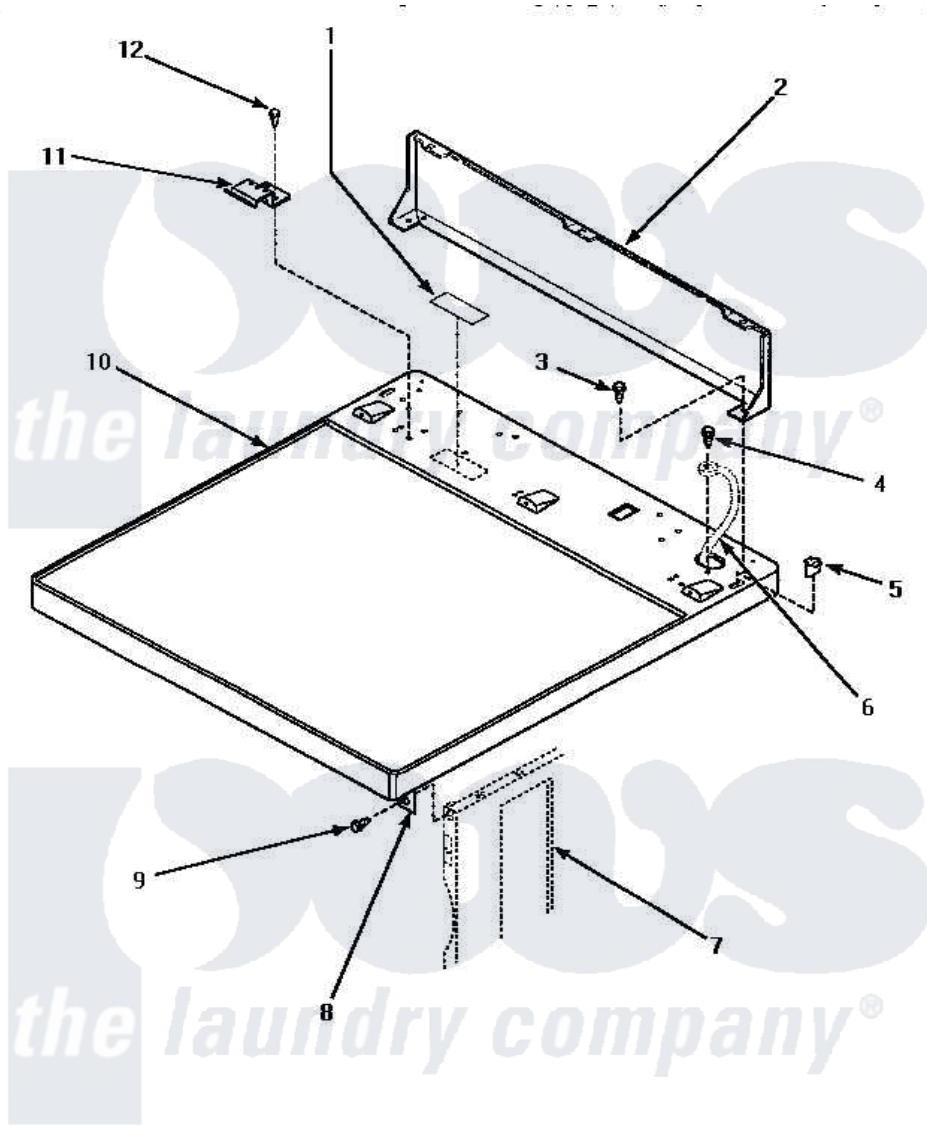

**Amana LG4209L (BOM: P1158902W L) 02 - CABINET TOP & CONTROL HOOD REAR PANEL**

**CABINET TOP AND CONTROL HOOD REAR PANEL**

Amana [Residential Amana LG4209L \(BOM: P1158902W L\) Dryer Parts](#) Parts Diagram 02 - CABINET TOP & CONTROL HOOD REAR PANEL

[Click on the part number to view part](#)

Item	Original Part Number	Replaced By	Status	Part Description
1	24903		Not Available	STICKER,DISCONNECT POW
2	500343		Not Available	PANEL,BACK(HOME HOOD)
3	501086	<a href="#">90767</a>		Screw, 8A X 3/8 HeX Washer Head Tapping
4	<a href="#">20530</a>			Screw, 10-24 x 3/8 Hex
5	501242		Not Available	CLIP,TUBULAR INSERT
6	Y00000000		Not Available	SEE NOTE GROUND WIRE FROM REAR BULKHEAD, GREEN
7	Y00000000		Not Available	SEE NOTE CABINET
8	500084	<a href="#">40130801</a>		Bracket, Top Mount
9	33562	<a href="#">27001200</a>		Screw
10	500085WP	<a href="#">37001027</a>		Panel, Top
"	500085LP	<a href="#">510029LP</a>		Kit Top Panel W/Hdw domestic
11	501241	<a href="#">Y503876</a>		Clip, Hold Down