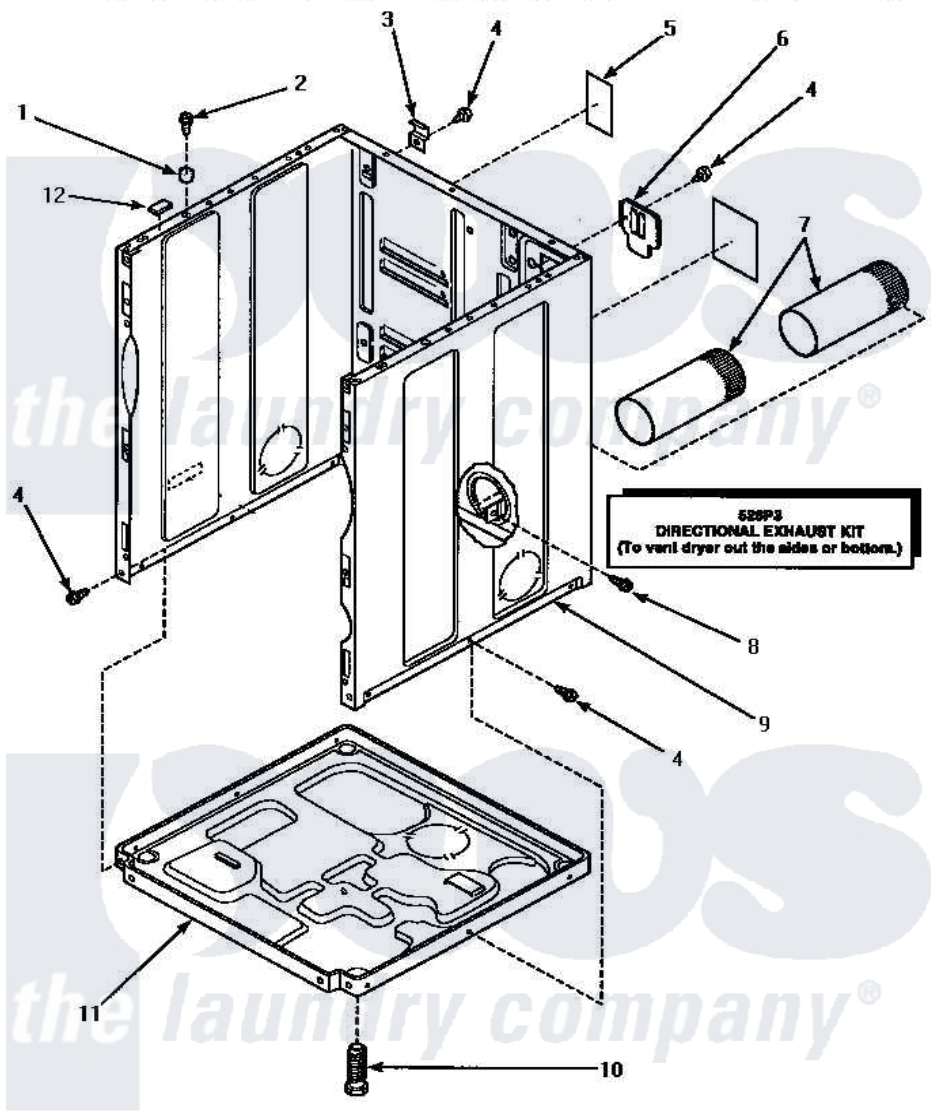

# Amana LG4209L (BOM: P1158902W L) 03 - CABINET, EXHAUST DUCT & BASE