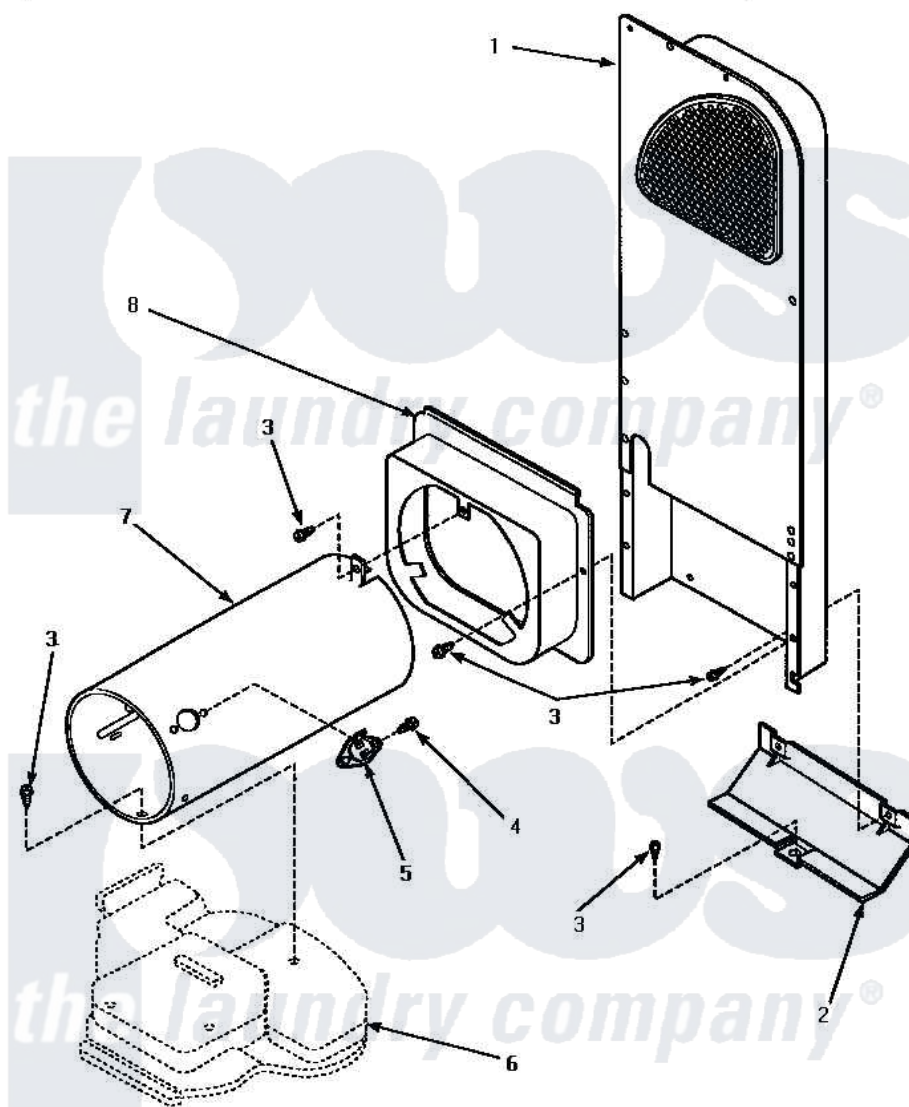

**Amana LG4209L (BOM: P1158902W L) 07 - HEATER BOX ASSY
(ORIGINAL)**

**HEATER BOX ASSEMBLY ORIGINALLY ON DRYER
(Gas Model Dryers)**

Amana Residential Amana LG4209L (BOM: P1158902W L) Dryer Parts Parts Diagram 07 - HEATER BOX ASSY
(ORIGINAL)

[Click on the part number to view part](#)

Item	Original Part Number	Replaced By	Status	Part Description
1	Y00000000		Not Available	SEE NOTE HEATER BOX ASSEMBLY
2	60952		Not Available	SHIELD,HEAT DUCT
3	501668	503688		Screw, 10B-16 X .34 I
4	51782		Not Available	SCREW, 6B-20X5/16
5	Y61886			Thermostat, Limit-Blk
6	Y00000000		Not Available	SEE NOTE BASE
7	61974		Not Available	BURNER HOUSING
8	500122	510101		Shroud Heat Duct